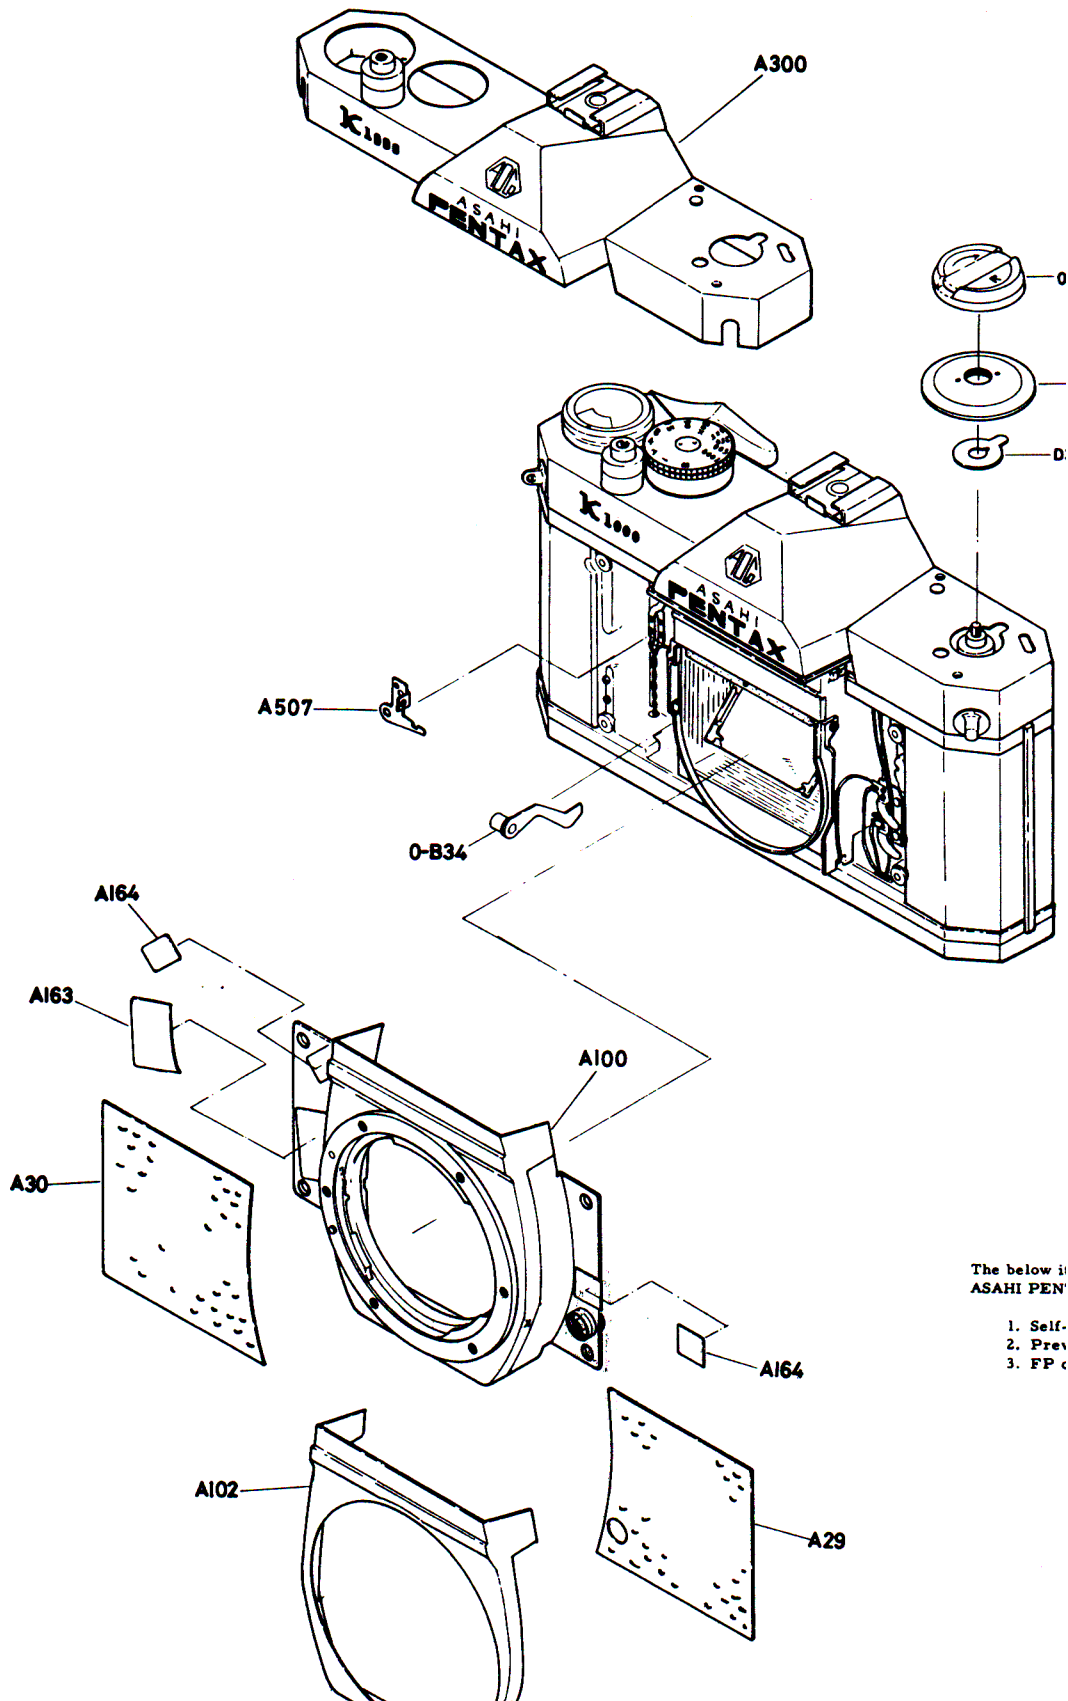

**PRODUCT No. 23704**

**ASAHI PENTAX K1000**

The below is  
ASAHI PENTAX

1. Self.
2. Prev.
3. FP c

## LIST OF SERVICE PARTS

**Product No. 23704**  
**ASAHI PENTAX K1000**

---

- Note: 1. The parts with numbers starting '0-' are assemblies.
2. The parts which are not listed below can be referred to L SERVICE PARTS of ASAHI PENTAX KX (Product No. 237 KM (Product No. 23701).
- 

Parts No.	Description	Quantity	In
A29	Body covering, left	1	
A30	Body covering, right	1	
A100	Front board assembly (A101, A102, A104, A105, A108, A110, A113, A114 x4, A115, A120, A156 x2, A157, A162 x2, A163, A164 x2, J400, J603, J604)	1	
A102	Front cover plate	1	
A163	Front board light seal plate A	1	
A164	"                    B	2	
A300	Top cover assembly (A301, A302, A303, A304, A306, A307, A308, A309, A310, A315, A320, A321, A322, A323, A324, A325, A326, A327, A328 x2, A331, A332)	1	
A507	Diaphragm actuator lever seat plate	1	
B000	Mirror housing complete assembly (B1~ B71)	1	
0-B34	Mirror actuator plate assembly (B34, B43)	1	
D50	Cap	1	