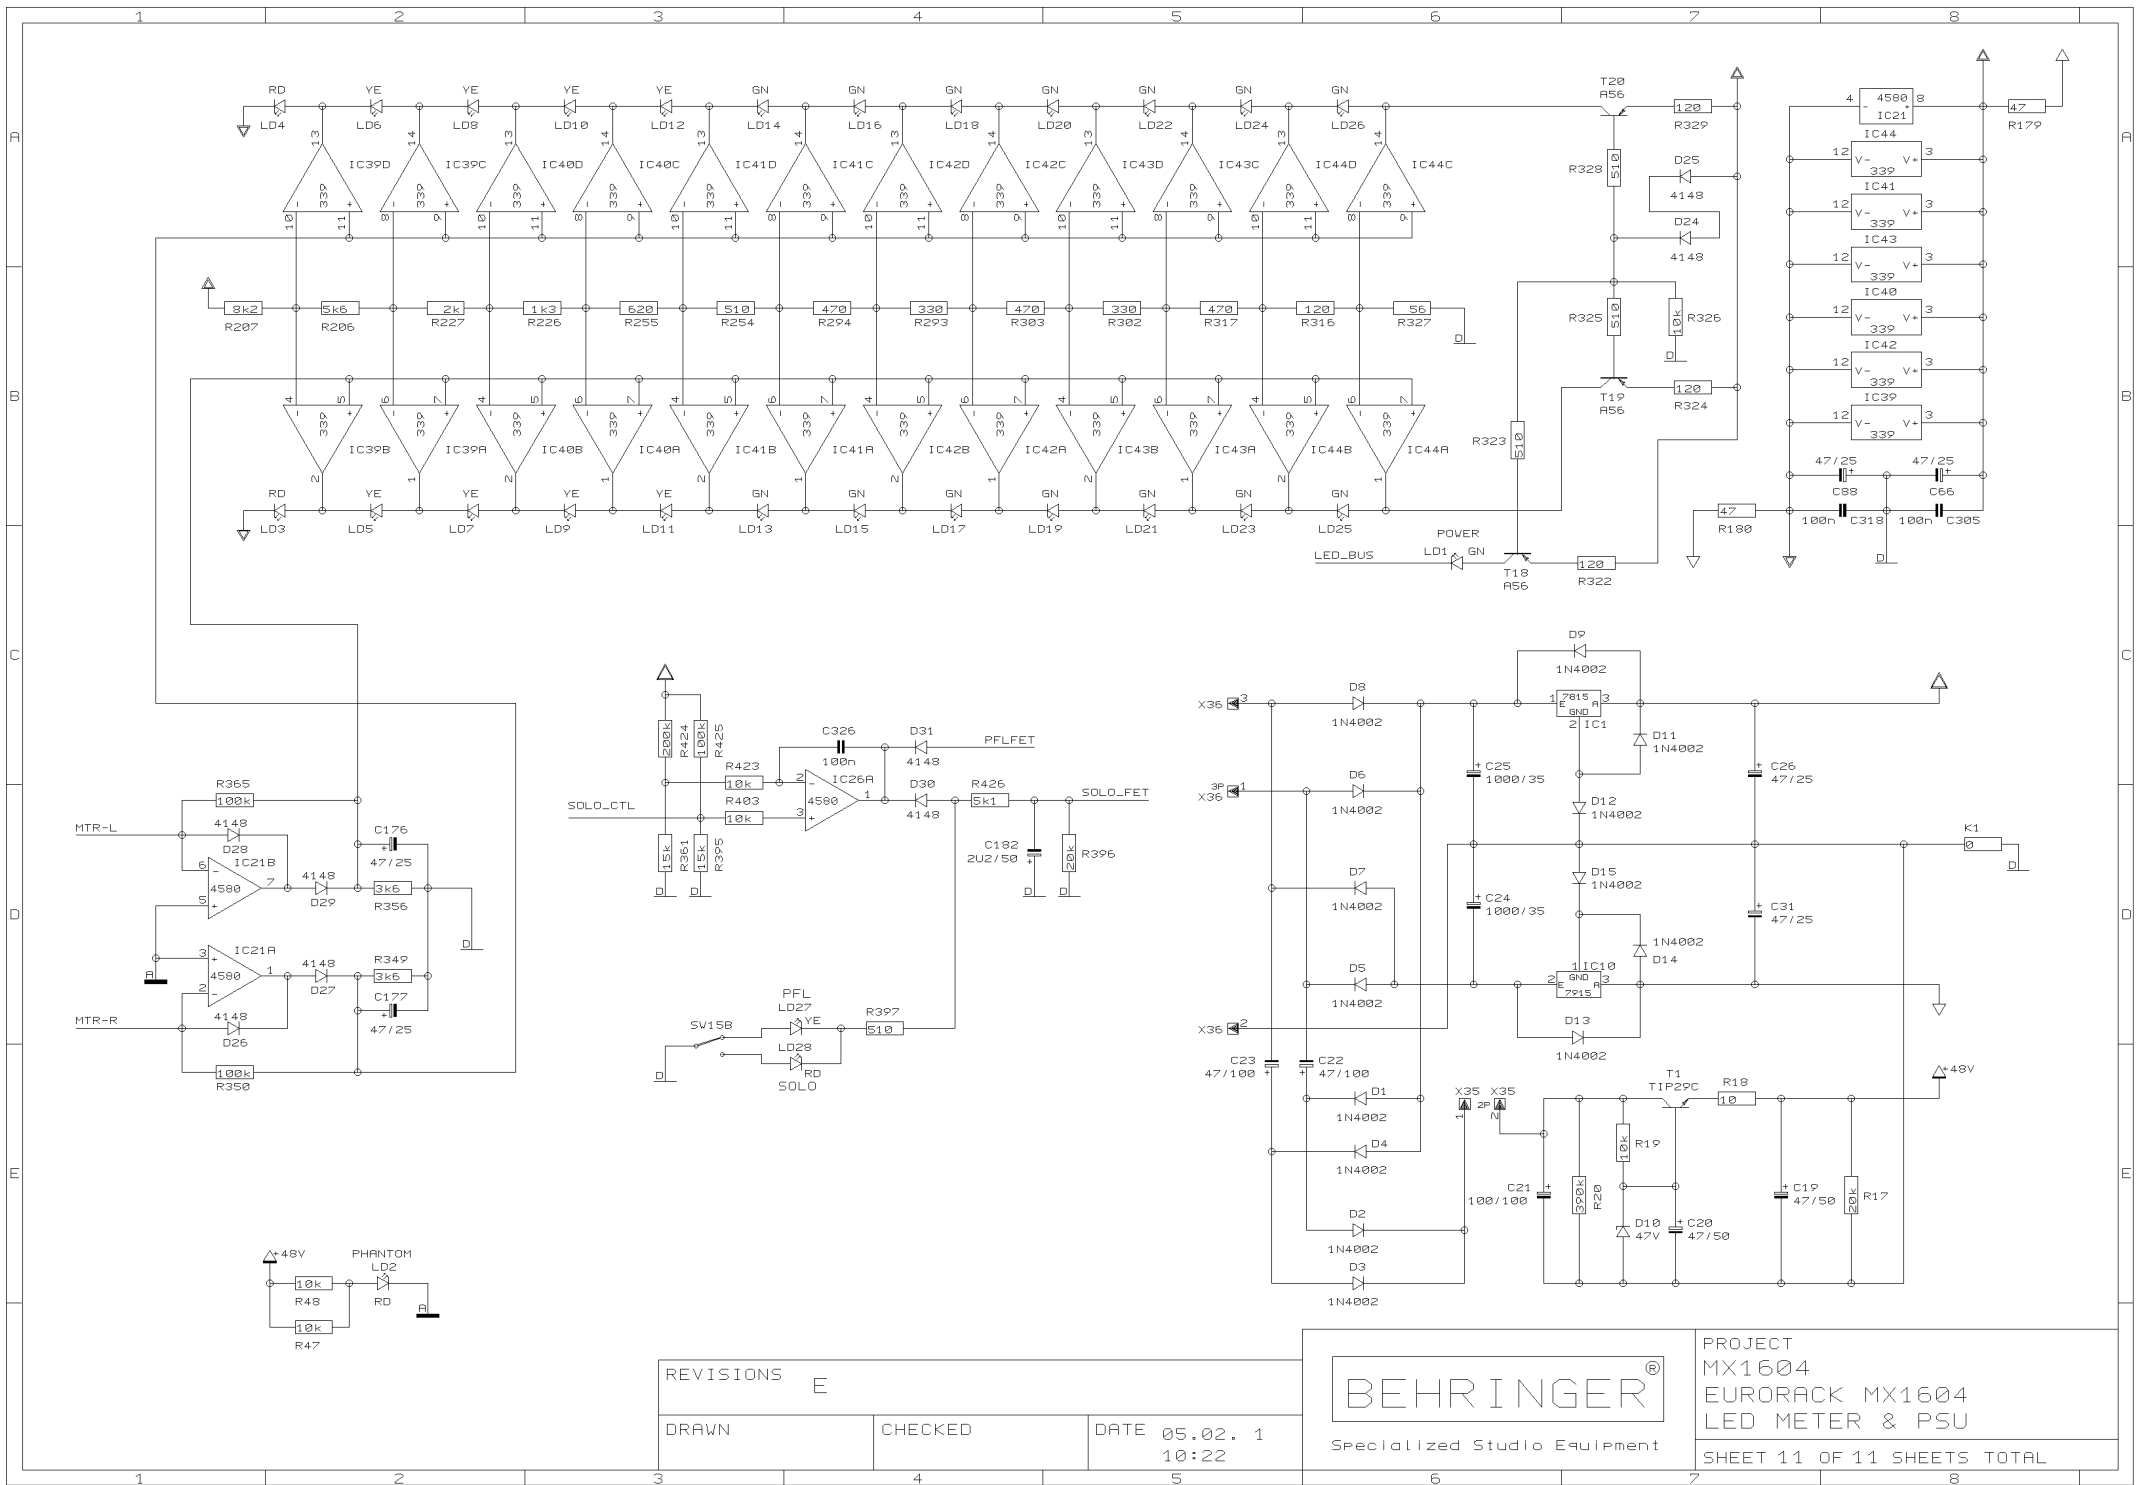

SHEET 9 OF 11 SHEETS TOTAL

REVISIONS		
E		
DRAWN	CHECKED	DATE 05.02. 1 10:22

PROJECT  
MX1604  
EURORACK MX1604  
MAIN SECTION  
SHEET 10 OF 11 SHEETS TOTAL

REVISIONS		
E		
DRAWN	CHECKED	DATE 05.02. 10:22