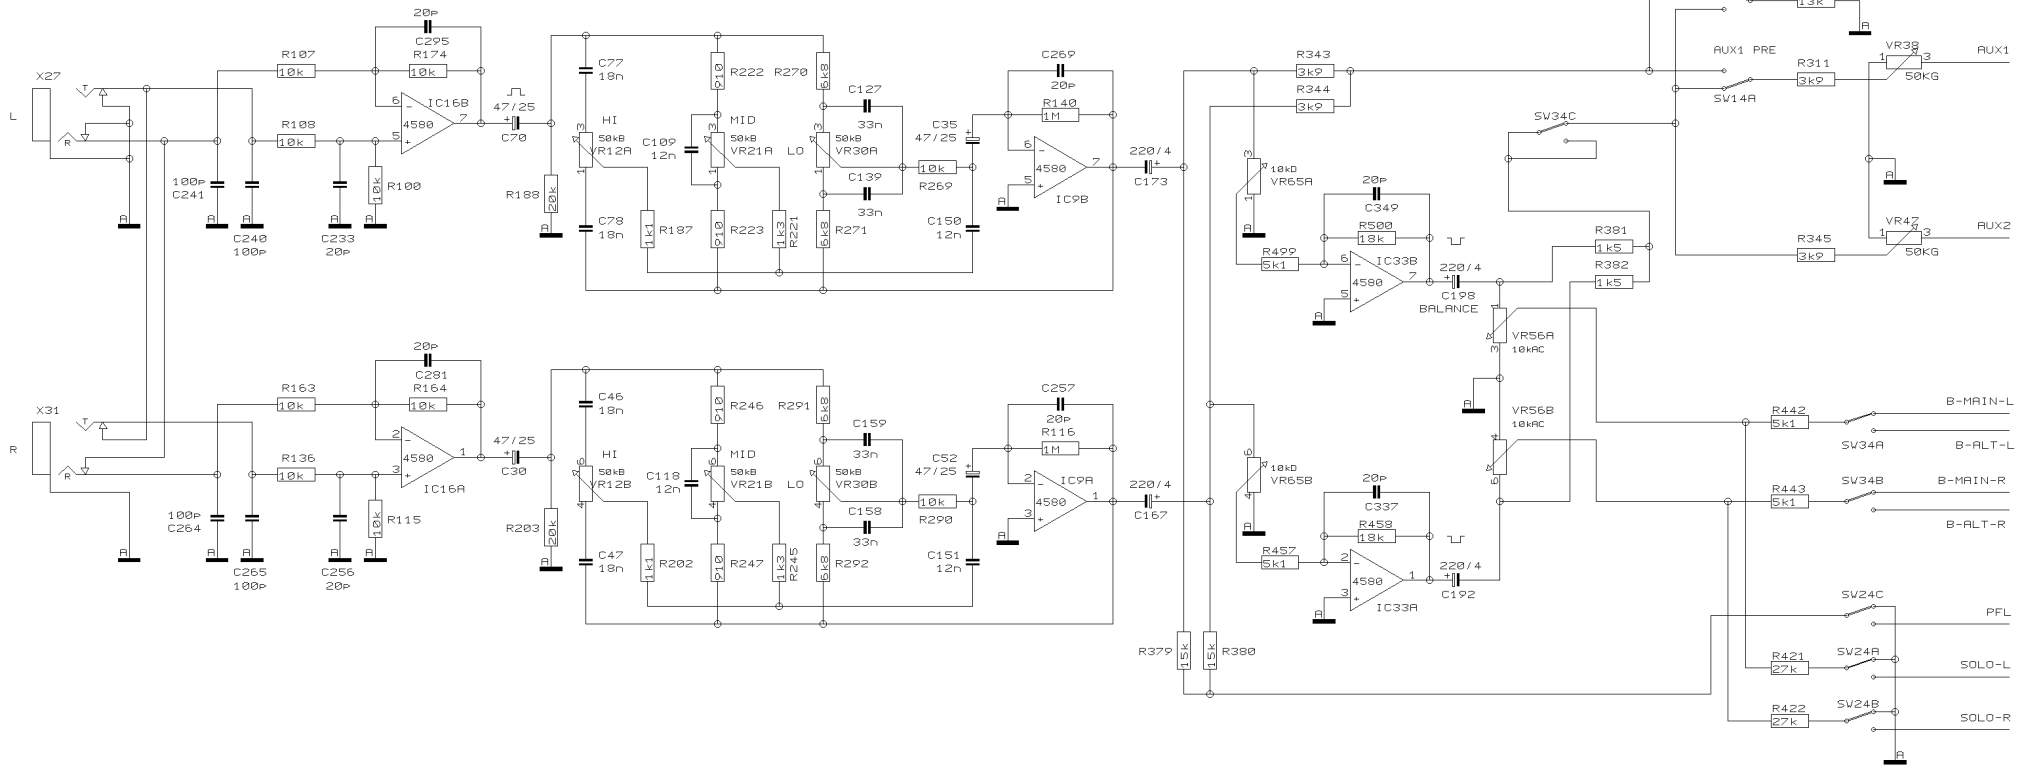

REVISIONS E

DRAWN

CHECKED

DATE 05.02. 1
10:22

PROJECT
MX1604
EURORACK MX1604
STEREO CHANNEL 11/12
SHEET 8 OF 11 SHEETS TOTAL