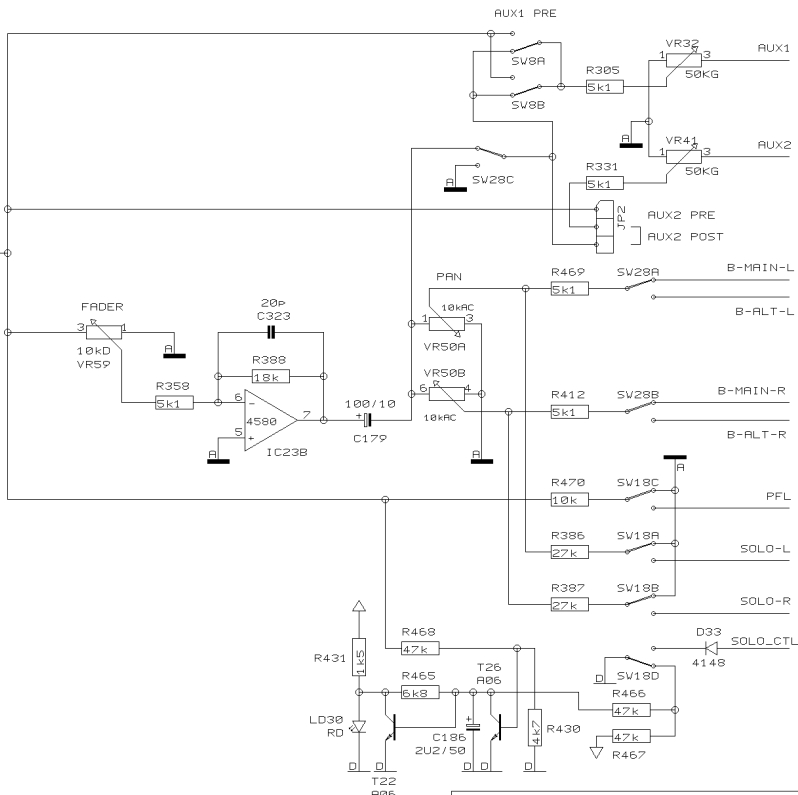

REVISIONS E (12/01/2000)

DRAWN CHECKED DATE 05.02. 1 10:22

PROJECT  
MX1604  
EURORACK MX1604  
MONO CHANNEL 1  
SHEET 1 OF 11 SHEETS TOTAL

REVISIONS		E
DRAWN	CHECKED	DATE 05.02. 10:22

PROJECT  
 MX1604  
 EURORACK MX1604  
 MONO CHANNEL 2  
 SHEET 2 OF 11 SHEETS TOTAL