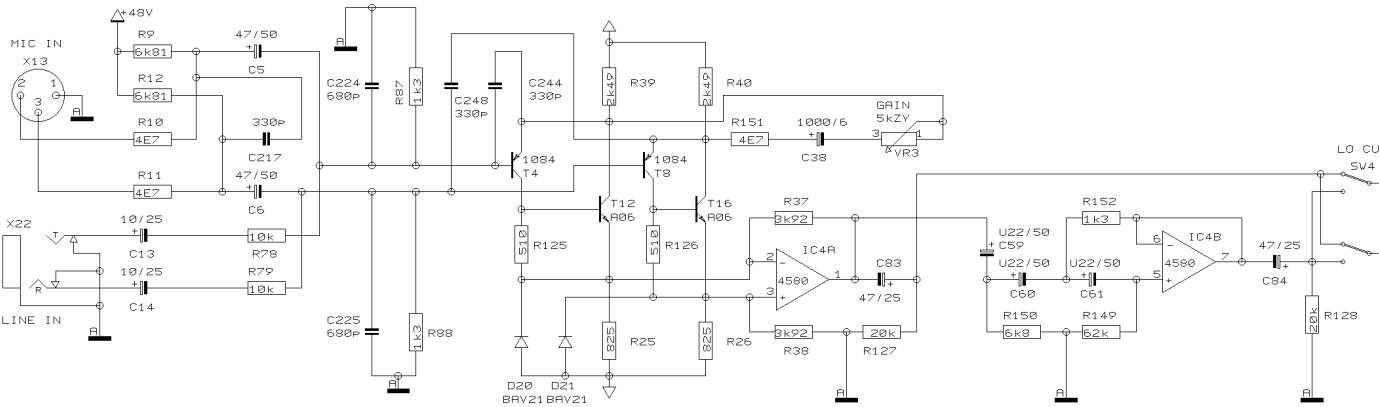

- 4 VR60
- 4 VR7
- 4 VR3
- 4 VR42
- 4 VR33
- 4 VR51
- 4 VR16
- 4 VR25

REVISIONS E		
DRAWN	CHECKED	DATE 05.02. 1 10:22

PROJECT MX1604 EURORACK MX1604 MONO CHANNEL 3 SHEET 3 OF 11 SHEETS TOTAL
--

REVISIONS		E
DRAWN	CHECKED	DATE 05.02. 10:22