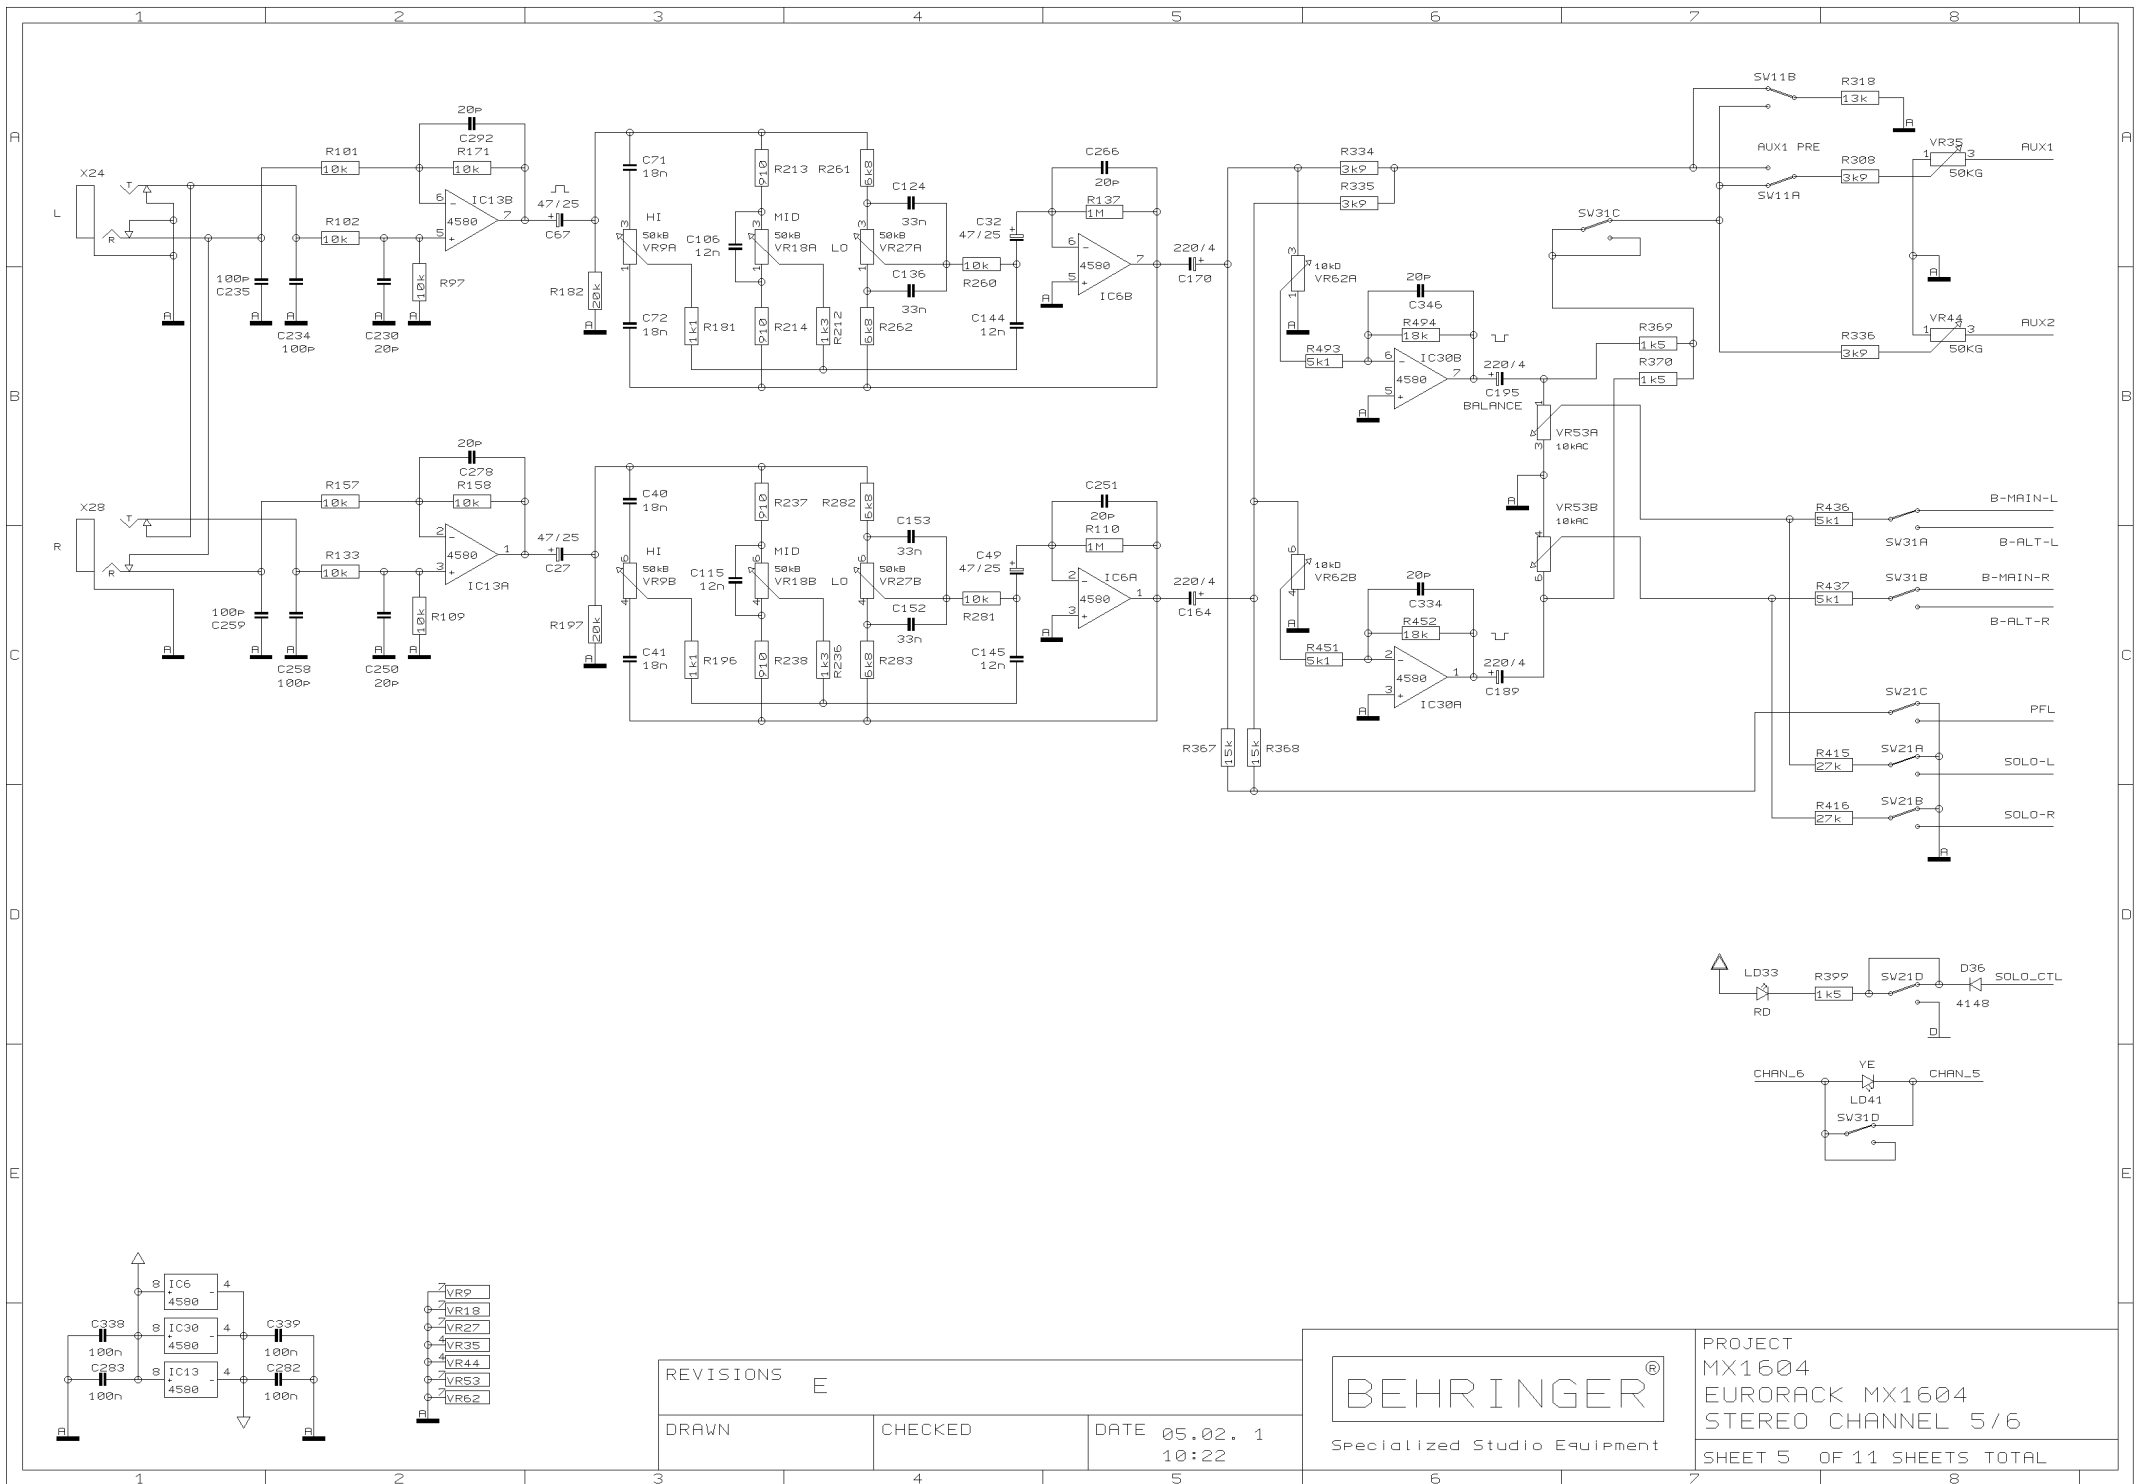

REVISIONS E

DRAWN

CHECKED

DATE 05.02. 1
10:22

PROJECT
MX1604
EURORACK MX1604
STEREO CHANNEL 5/6
SHEET 5 OF 11 SHEETS TOTAL