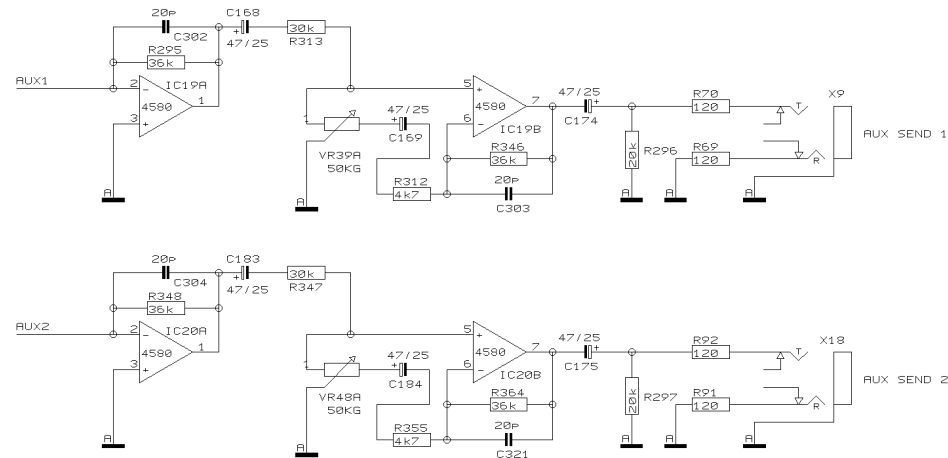

DATE 05.02. 1  
10:22

PROJECT  
MX1604  
EURORACK MX1604  
STEREO CHANNEL 9/10  
SHEET 7 OF 11 SHEETS TOTAL

REVISIONS E

DRAWN

CHECKED

DATE 05.02. 1  
10:22

PROJECT  
MX1604  
EURORACK MX1604  
STEREO CHANNEL 11/12  
SHEET 8 OF 11 SHEETS TOTAL