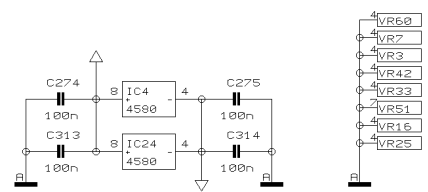

- 4 VR60
- 4 VR7
- 4 VR3
- 4 VR42
- 4 VR33
- 4 VR51
- 4 VR16
- 4 VR25

REVISIONS E		
DRAWN	CHECKED	DATE 05.02. 1 10:22

PROJECT MX1604 EURORACK MX1604 MONO CHANNEL 3 SHEET 3 OF 11 SHEETS TOTAL
--

REVISIONS		E
DRAWN	CHECKED	DATE 05.02. 10:22