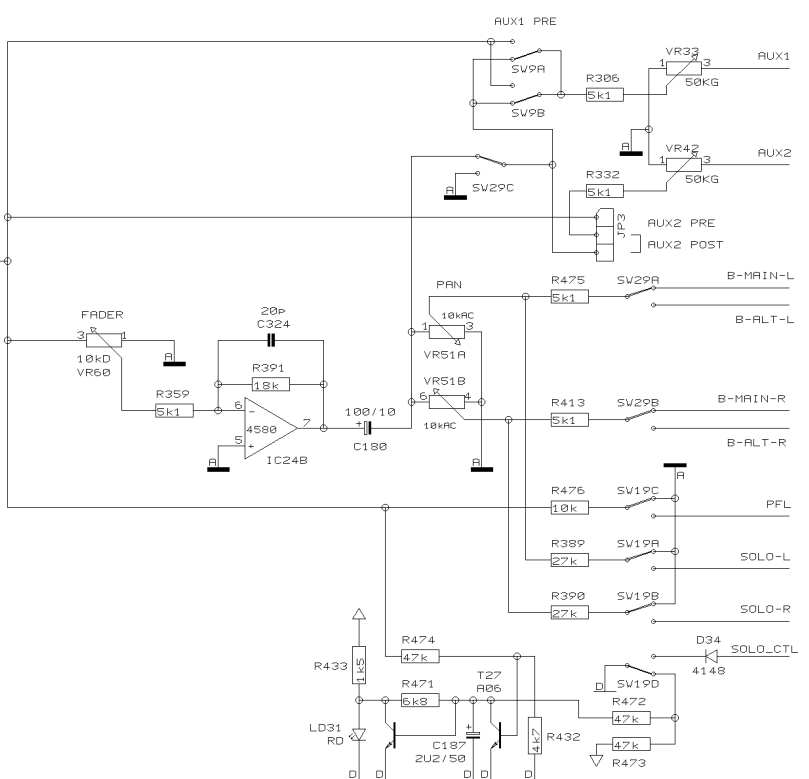

REVISIONS E (12/01/2000)

DRAWN CHECKED DATE 05.02. 1 10:22

PROJECT  
MX1604  
EURORACK MX1604  
MONO CHANNEL 1  
SHEET 1 OF 11 SHEETS TOTAL

REVISIONS		E
DRAWN	CHECKED	DATE 05.02. 10:22

PROJECT  
 MX1604  
 EURORACK MX1604  
 MONO CHANNEL 2  
 SHEET 2 OF 11 SHEETS TOTAL