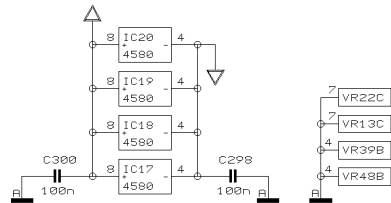

DATE 05.02. 1  
10:22

PROJECT  
MX1604  
EURORACK MX1604  
STEREO CHANNEL 9/10  
SHEET 7 OF 11 SHEETS TOTAL

REVISIONS E

DRAWN

CHECKED

DATE 05.02. 1  
10:22

PROJECT  
MX1604  
EURORACK MX1604  
STEREO CHANNEL 11/12  
SHEET 8 OF 11 SHEETS TOTAL