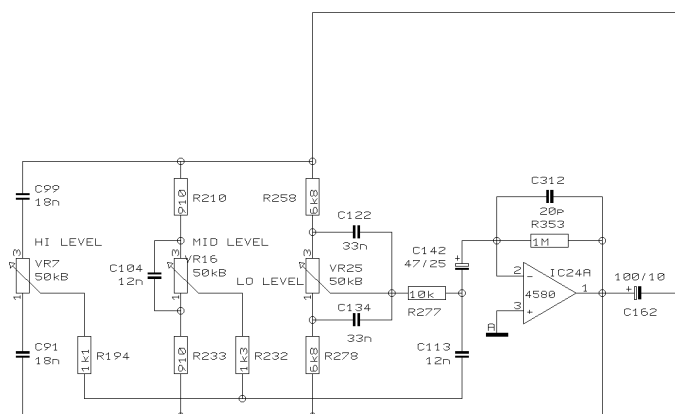

- 4 VR60
- 4 VR7
- 4 VR3
- 4 VR42
- 4 VR33
- 4 VR51
- 4 VR16
- 4 VR25

REVISIONS E		
DRAWN	CHECKED	DATE 05.02. 1 10:22

PROJECT MX1604 EURORACK MX1604 MONO CHANNEL 3 SHEET 3 OF 11 SHEETS TOTAL
--

REVISIONS		E
DRAWN	CHECKED	DATE 05.02. 10:22