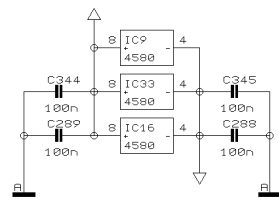

REVISIONS E

DRAWN

CHECKED

DATE 05.02. 1
10:22

PROJECT
MX1604
EURORACK MX1604
STEREO CHANNEL 11/12
SHEET 8 OF 11 SHEETS TOTAL