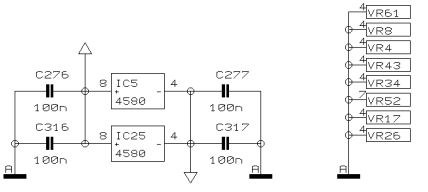

- 4 VR60
- 4 VR7
- 4 VR3
- 4 VR42
- 4 VR33
- 4 VR51
- 4 VR16
- 4 VR25

REVISIONS E		
DRAWN	CHECKED	DATE 05.02. 1 10:22

PROJECT MX1604 EURORACK MX1604 MONO CHANNEL 3 SHEET 3 OF 11 SHEETS TOTAL
--

REVISIONS		E
DRAWN	CHECKED	DATE 05.02. 10:22