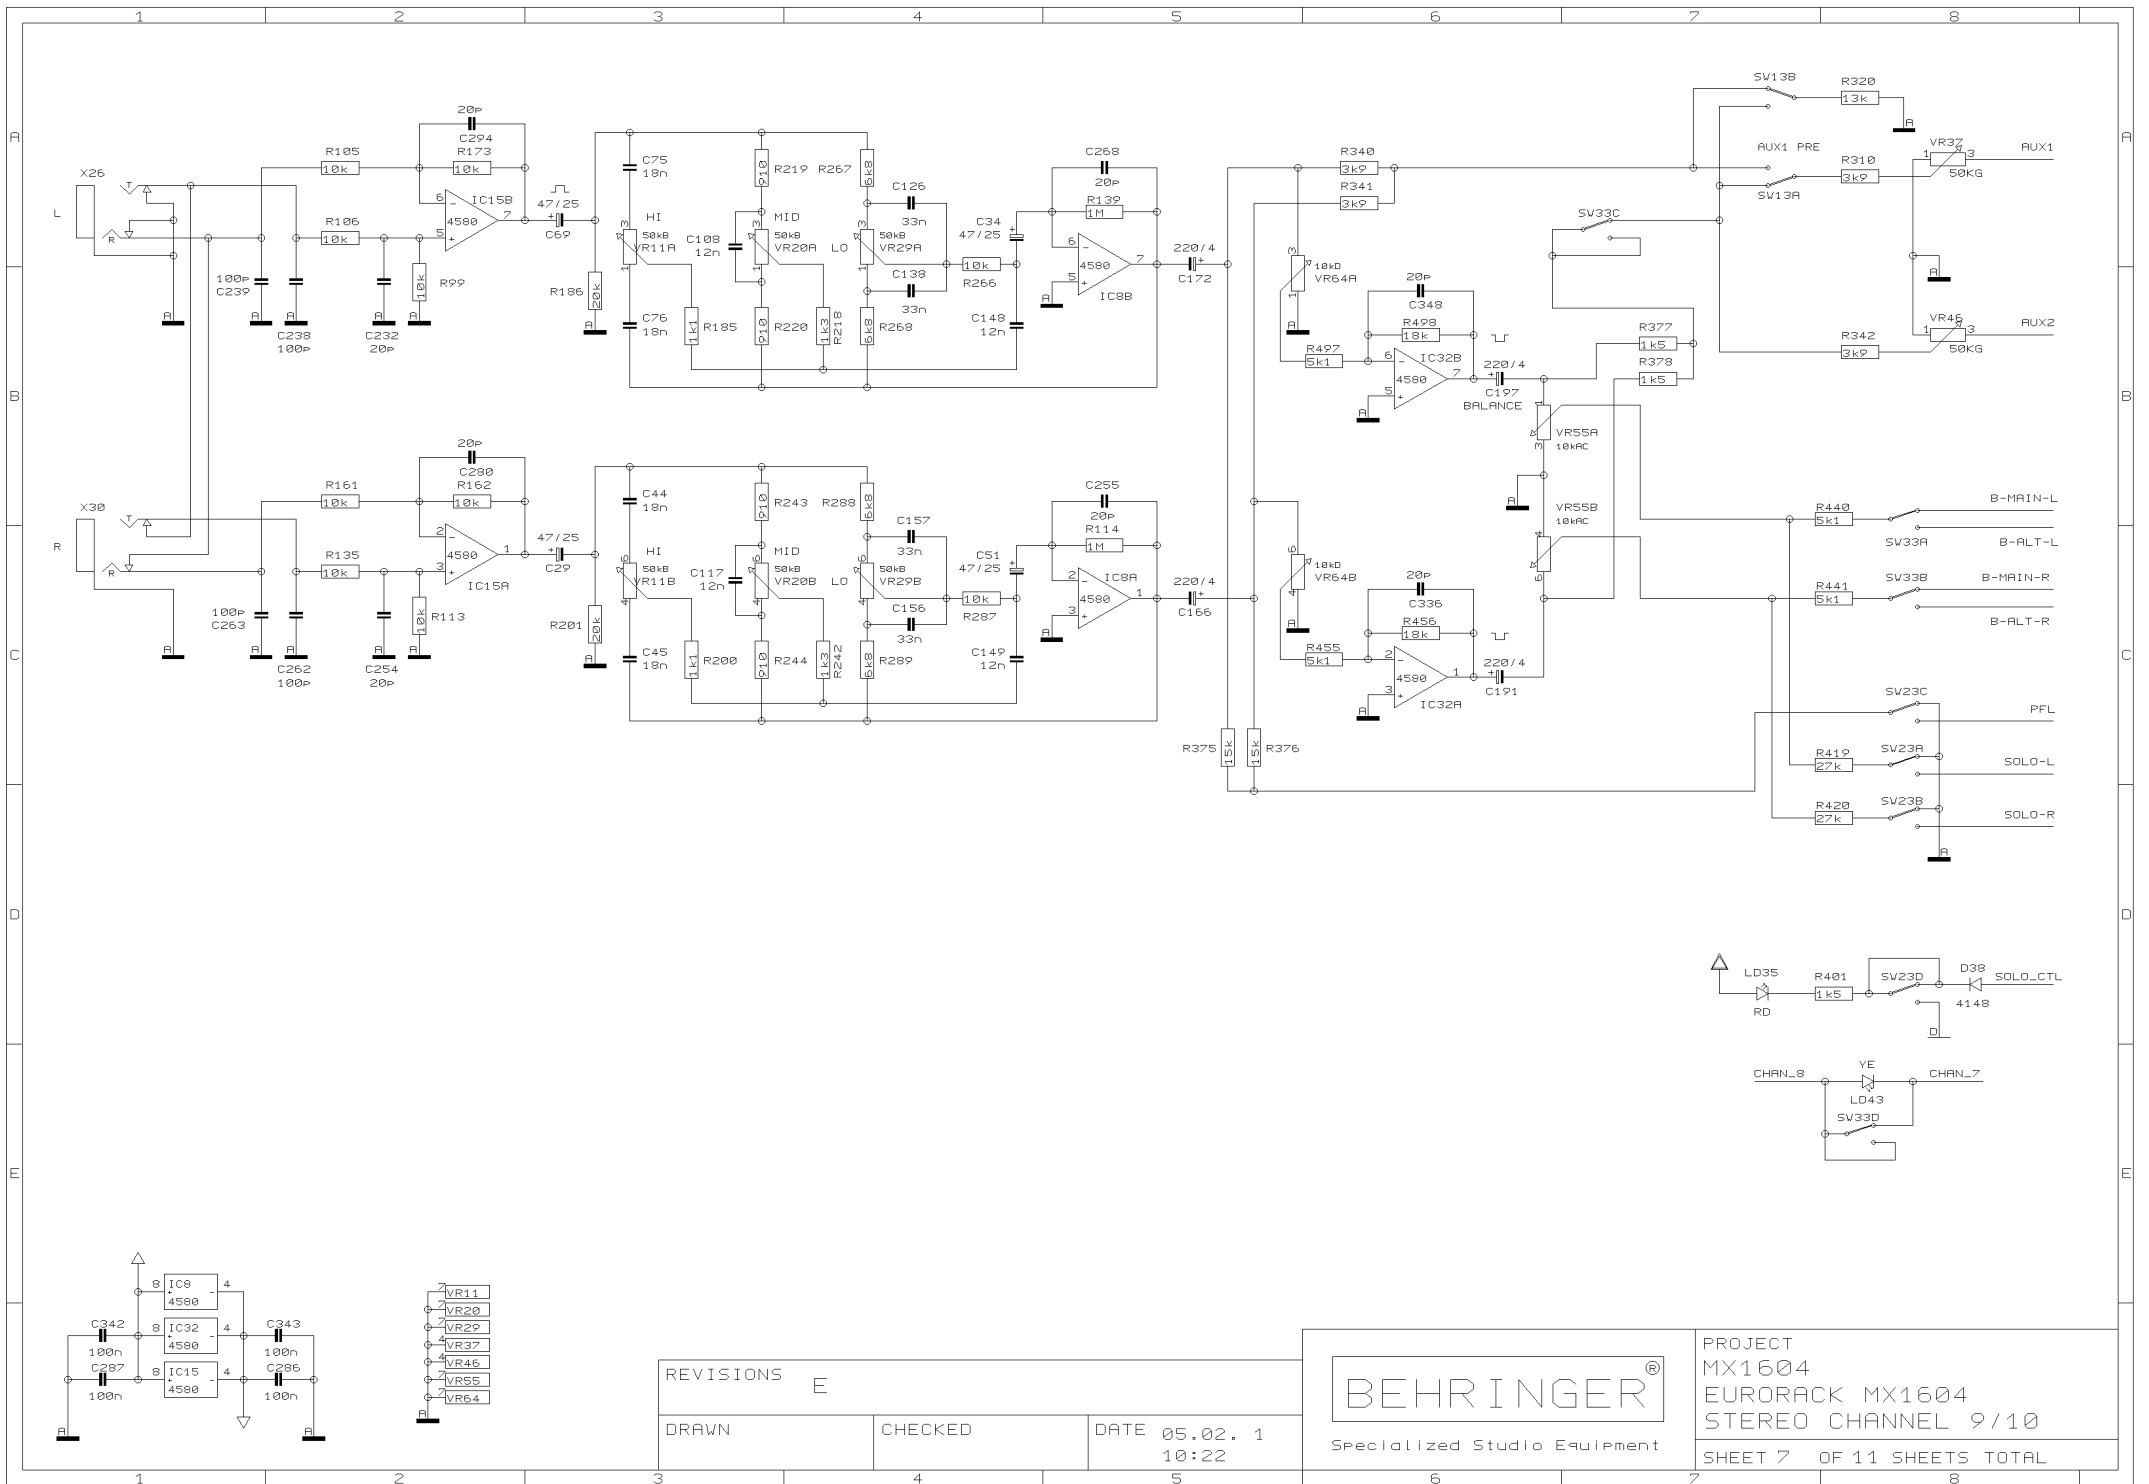

REVISIONS E

DRAWN

CHECKED

DATE 05.02. 1
10:22

PROJECT
MX1604
EURORACK MX1604
STEREO CHANNEL 9/10
SHEET 7 OF 11 SHEETS TOTAL