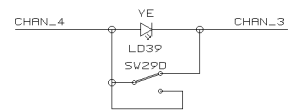

- 4 VR60
- 4 VR7
- 4 VR3
- 4 VR42
- 4 VR33
- 4 VR51
- 4 VR16
- 4 VR25

REVISIONS E		
DRAWN	CHECKED	DATE 05.02. 1 10:22

PROJECT MX1604 EURORACK MX1604 MONO CHANNEL 3 SHEET 3 OF 11 SHEETS TOTAL
--

REVISIONS		E
DRAWN	CHECKED	DATE 05.02. 10:22