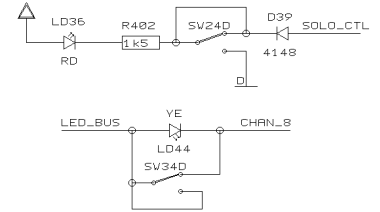

REVISIONS E

DRAWN

CHECKED

DATE 05.02. 1
10:22

PROJECT
MX1604
EURORACK MX1604
STEREO CHANNEL 11/12
SHEET 8 OF 11 SHEETS TOTAL