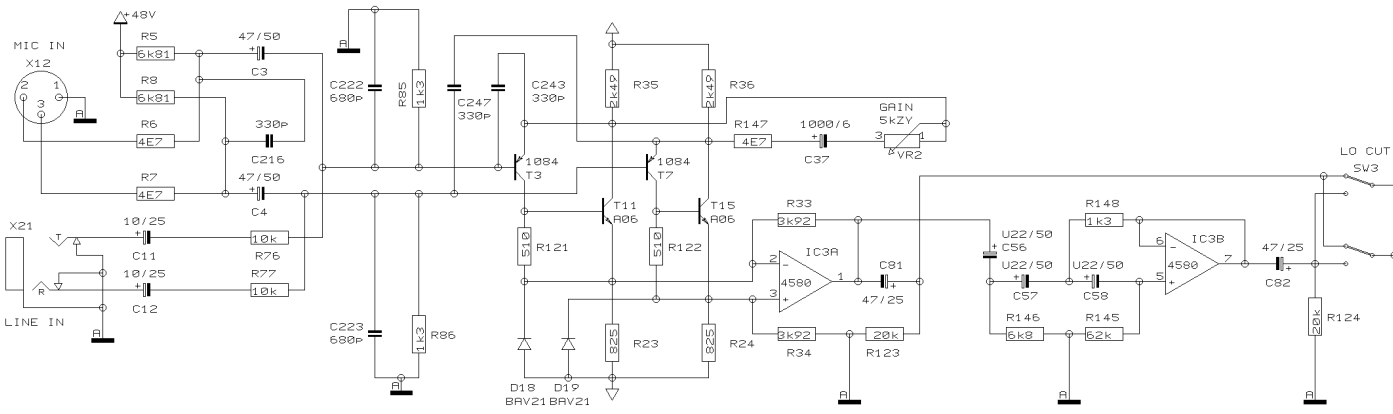

REVISIONS		E
DRAWN	CHECKED	DATE 05.02. 10:22

PROJECT
MX1604
EURORACK MX1604
MONO CHANNEL 2
SHEET 2 OF 11 SHEETS TOTAL