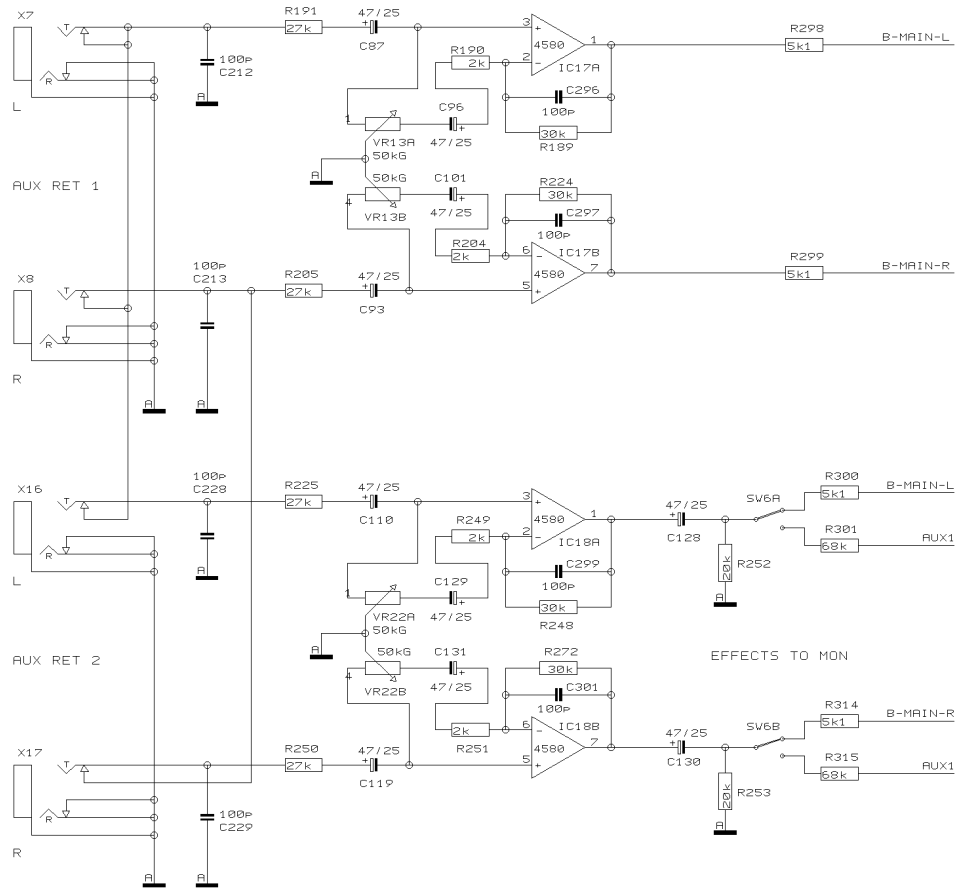

REVISIONS

E

DRAWN

CHECKED

DATE 05.02. 1
10:22

BEHRINGER®

Specialized Studio Equipment

PROJECT
MX1604
EURORACK MX1604
AUX SENDS & AUX RETURNS

SHEET 9 OF 11 SHEETS TOTAL