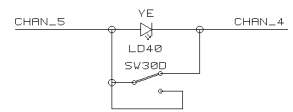

- 4 VR60
- 4 VR7
- 4 VR3
- 4 VR42
- 4 VR33
- 4 VR51
- 4 VR16
- 4 VR25

REVISIONS E		
DRAWN	CHECKED	DATE 05.02. 1 10:22

PROJECT MX1604 EURORACK MX1604 MONO CHANNEL 3 SHEET 3 OF 11 SHEETS TOTAL
--

REVISIONS		E
DRAWN	CHECKED	DATE 05.02. 10:22