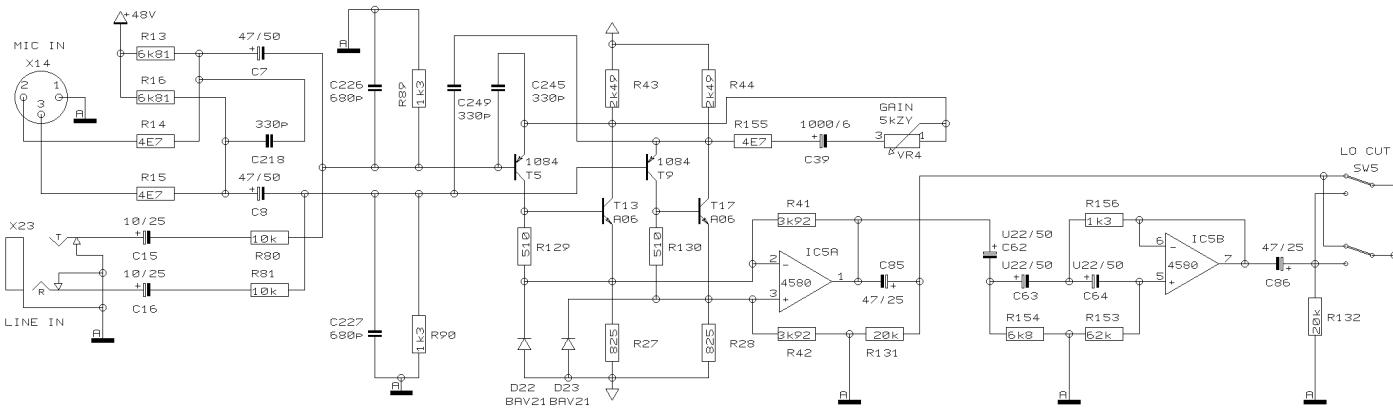

- 4 VR60
- 4 VR7
- 4 VR3
- 4 VR42
- 4 VR33
- 4 VR51
- 4 VR16
- 4 VR25

REVISIONS E		
DRAWN	CHECKED	DATE 05.02. 1 10:22

PROJECT MX1604 EURORACK MX1604 MONO CHANNEL 3 SHEET 3 OF 11 SHEETS TOTAL
--

REVISIONS		E
DRAWN	CHECKED	DATE 05.02. 10:22