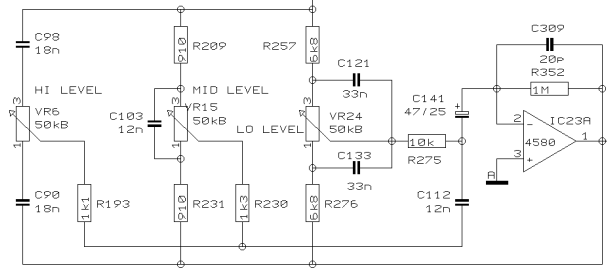

REVISIONS		E
DRAWN	CHECKED	DATE 05.02. 10:22

PROJECT
MX1604
EURORACK MX1604
MONO CHANNEL 2
SHEET 2 OF 11 SHEETS TOTAL