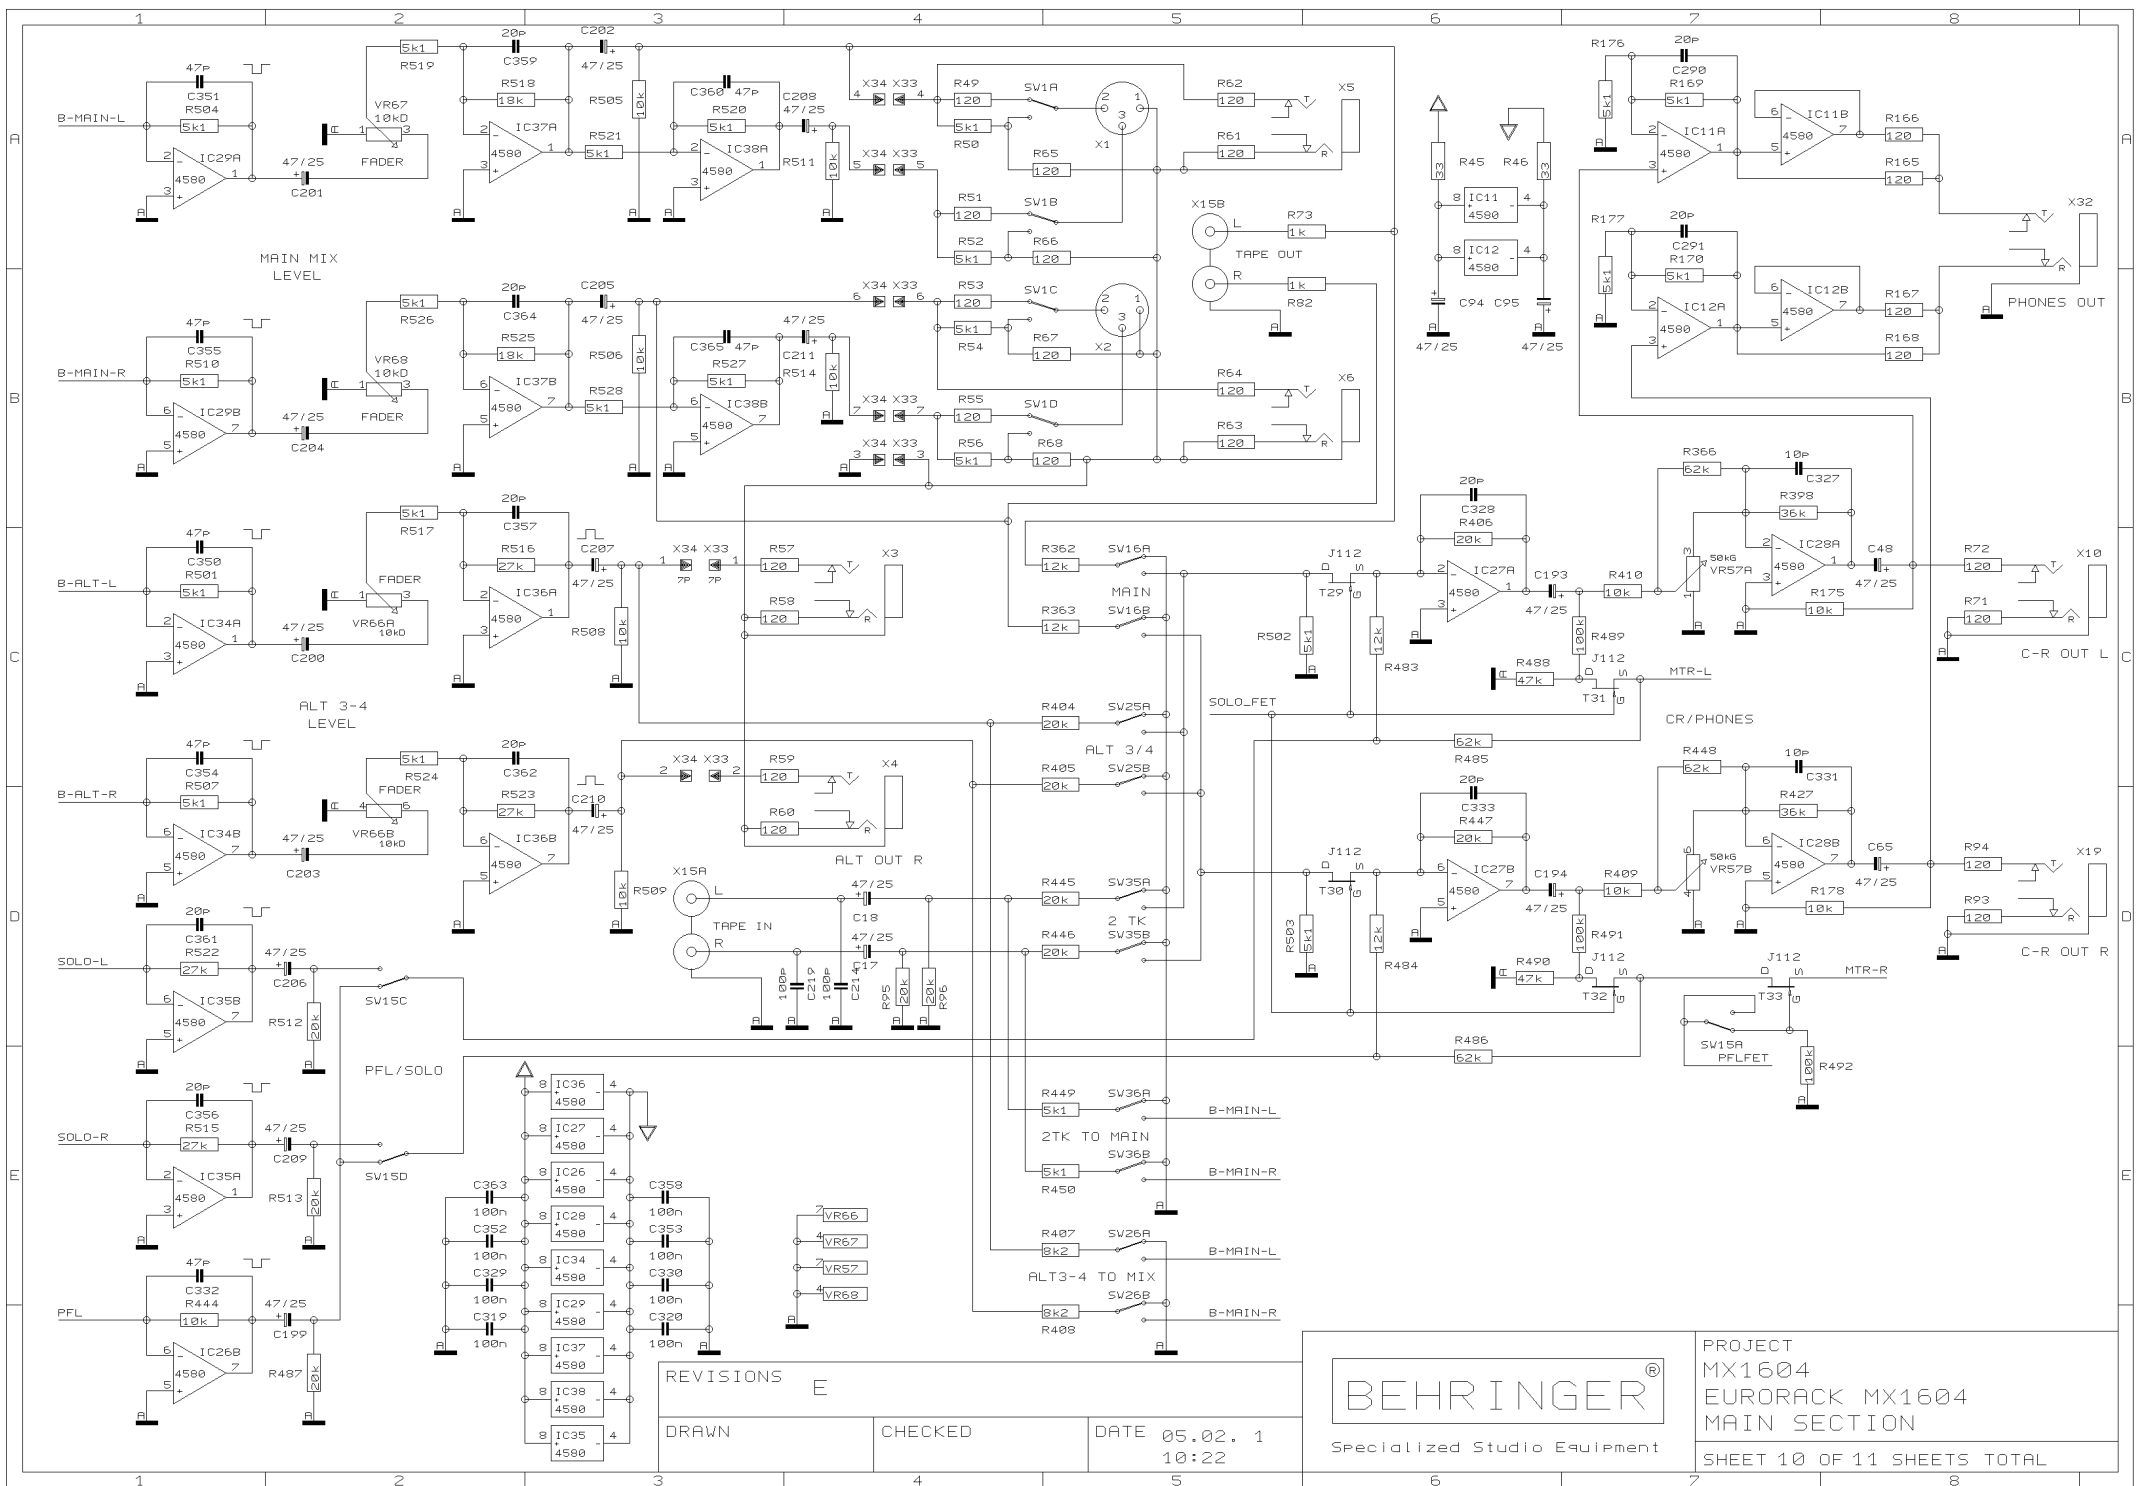

SHEET 9 OF 11 SHEETS TOTAL

REVISIONS		
E		
DRAWN	CHECKED	DATE 05.02. 1 10:22

PROJECT  
MX1604  
EURORACK MX1604  
MAIN SECTION  
SHEET 10 OF 11 SHEETS TOTAL

REVISIONS		
E		
DRAWN	CHECKED	DATE 05.02. 10:22