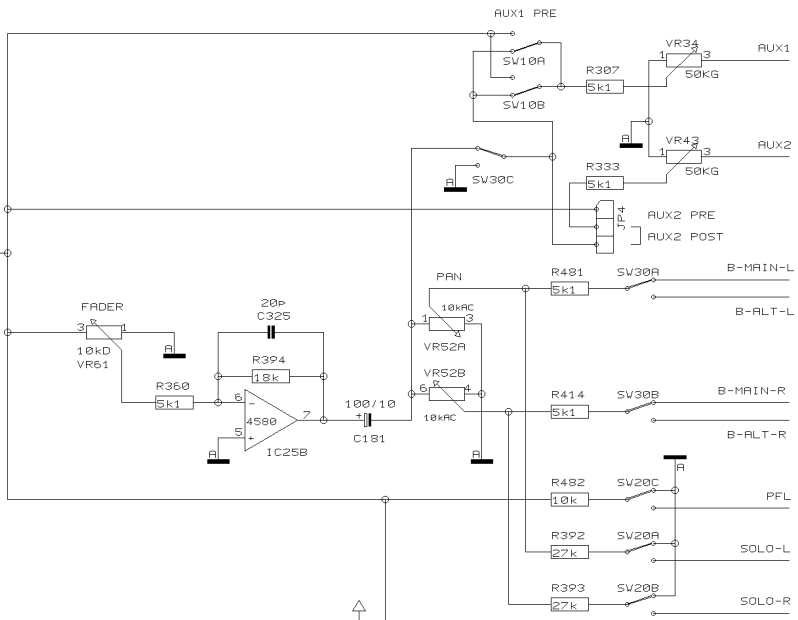

- 4 VR60
- 4 VR7
- 4 VR3
- 4 VR42
- 4 VR33
- 4 VR51
- 4 VR16
- 4 VR25

REVISIONS E		
DRAWN	CHECKED	DATE 05.02. 1 10:22

PROJECT MX1604 EURORACK MX1604 MONO CHANNEL 3 SHEET 3 OF 11 SHEETS TOTAL
--

REVISIONS		E
DRAWN	CHECKED	DATE 05.02. 10:22