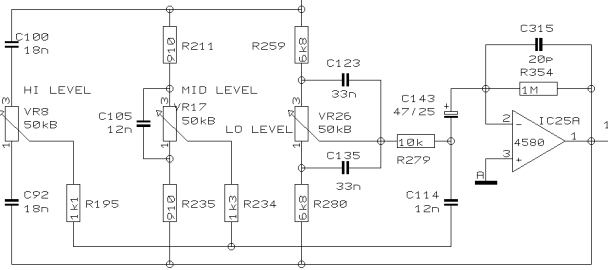

- 4 VR60
- 4 VR7
- 4 VR3
- 4 VR42
- 4 VR33
- 4 VR51
- 4 VR16
- 4 VR25

REVISIONS E		
DRAWN	CHECKED	DATE 05.02. 1 10:22

PROJECT MX1604 EURORACK MX1604 MONO CHANNEL 3 SHEET 3 OF 11 SHEETS TOTAL
--

REVISIONS		E
DRAWN	CHECKED	DATE 05.02. 10:22