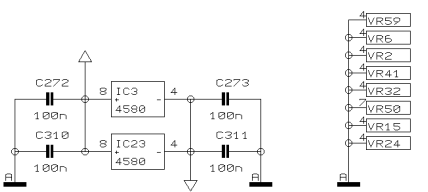

REVISIONS		E
DRAWN	CHECKED	DATE 05.02. 10:22

PROJECT
MX1604
EURORACK MX1604
MONO CHANNEL 2
SHEET 2 OF 11 SHEETS TOTAL