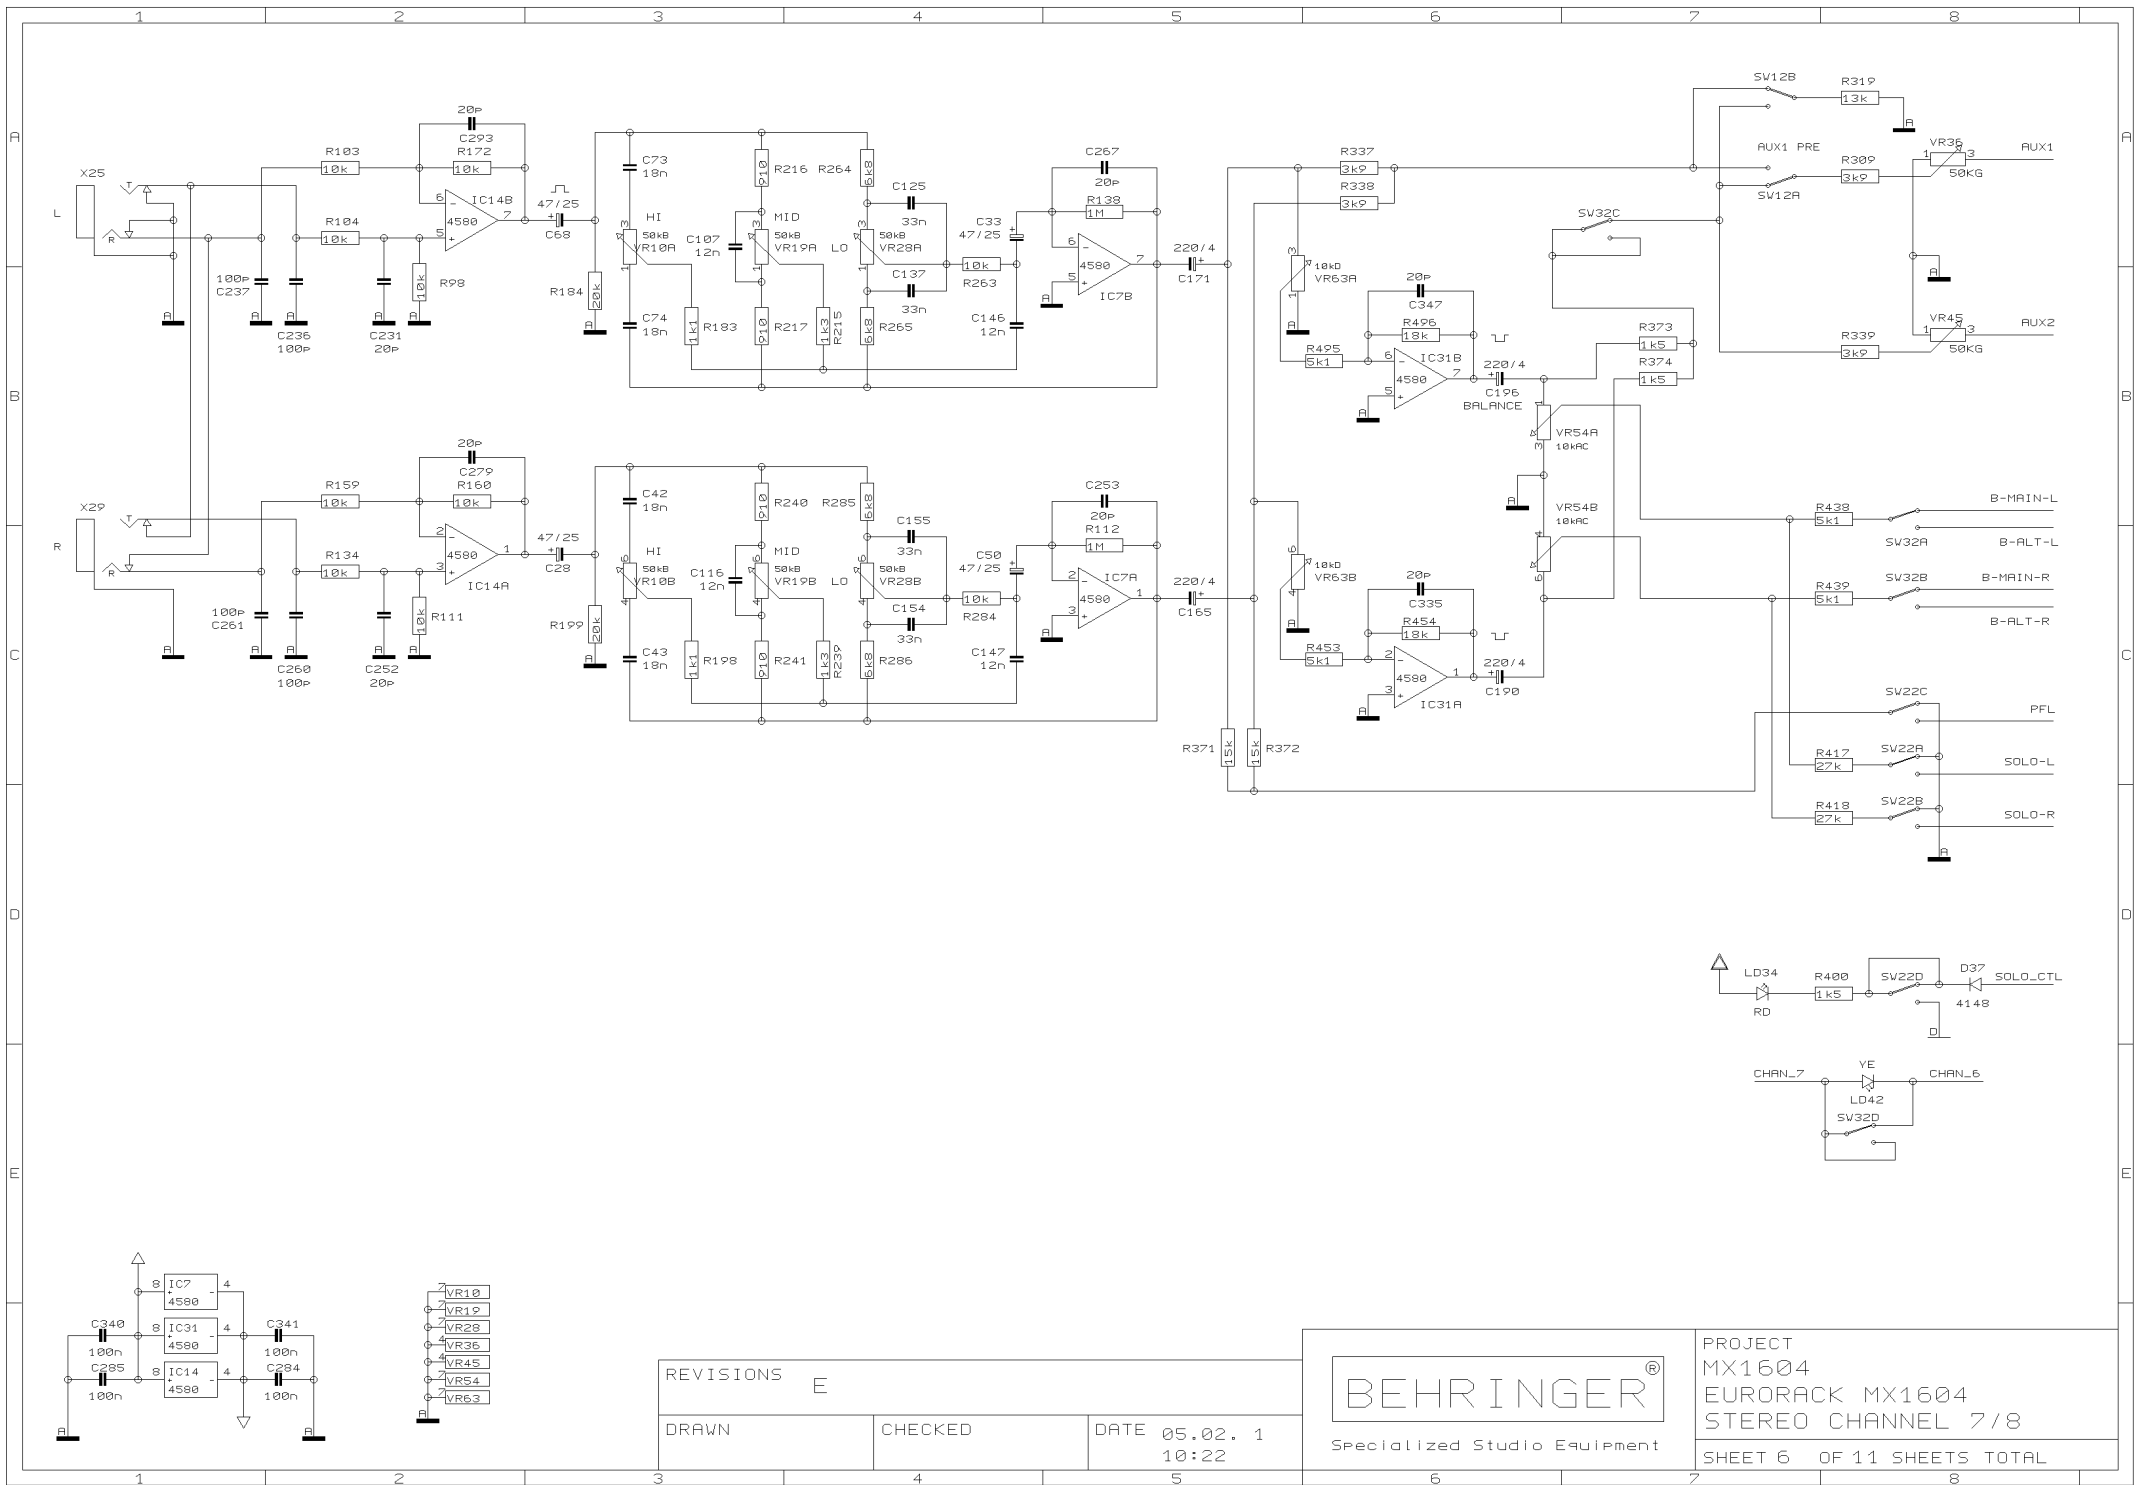

REVISIONS E

DRAWN

CHECKED

DATE 05.02. 1
10:22

PROJECT
MX1604
EURORACK MX1604
STEREO CHANNEL 7/8
SHEET 6 OF 11 SHEETS TOTAL