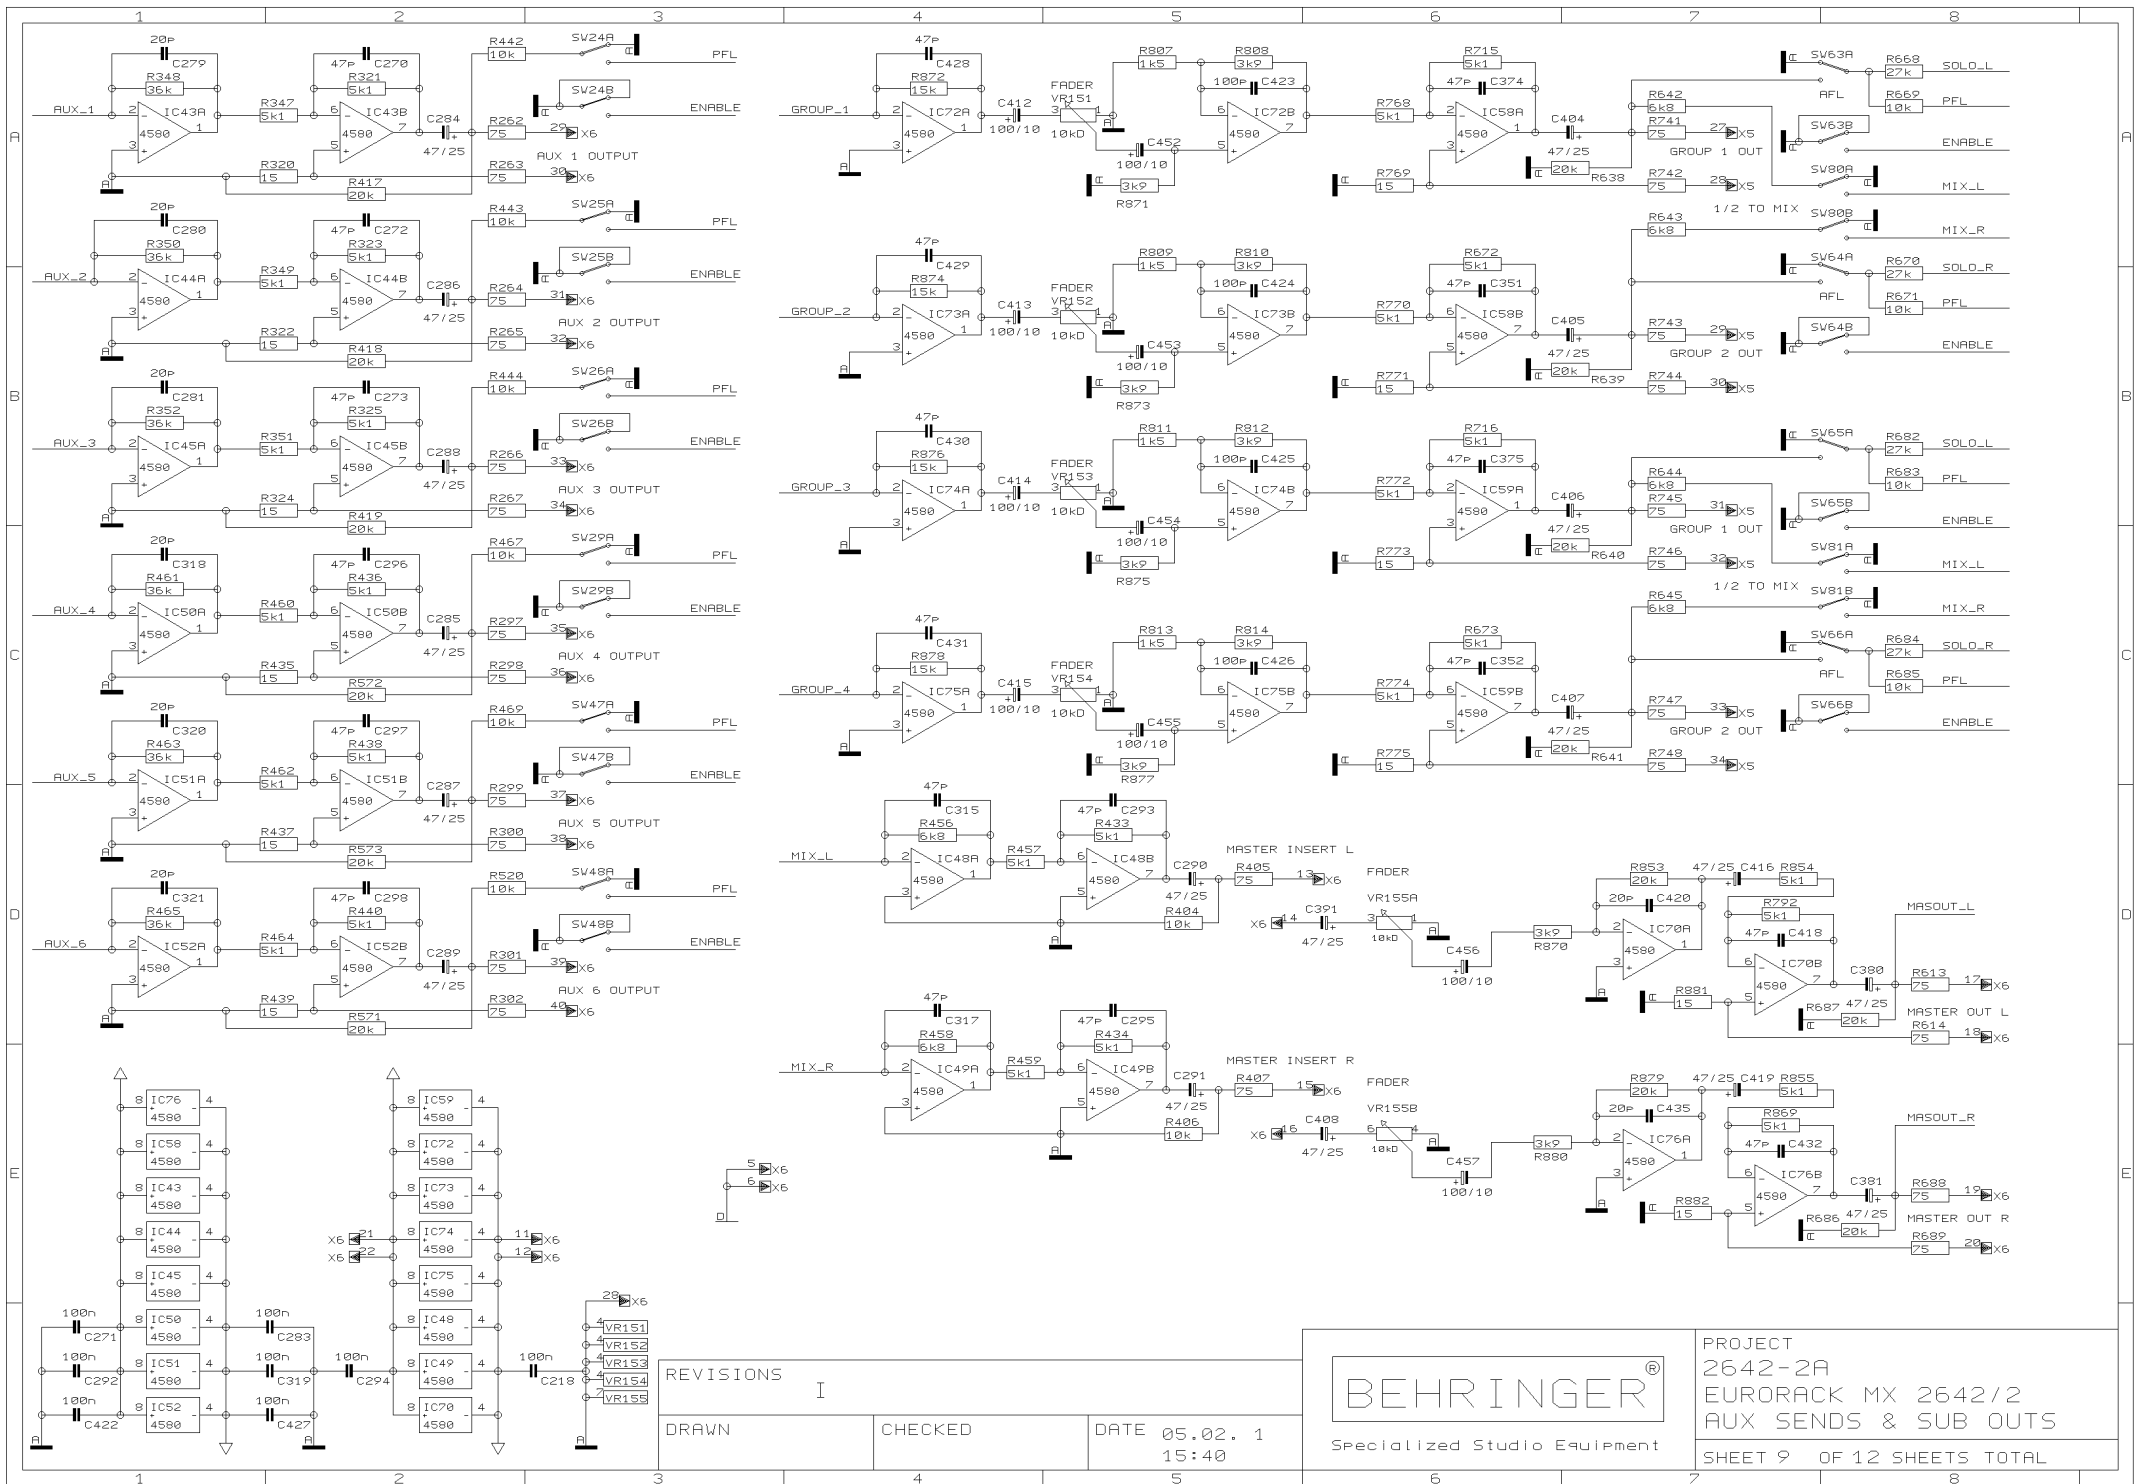

CHECKED

DATE 05.02. 1
15:40

PROJECT
2642-2A
EURORACK MX 2642/2
STEREO CHANNEL 11/12
SHEET 6 OF 12 SHEETS TOTAL

REVISIONS

I

DRAWN

CHECKED

DATE 05.02.1
15:40

PROJECT
2642-2A
EURORACK MX 2642/2
STEREO CHANNEL 13/14
SHEET 7 OF 12 SHEETS TOTAL

REVISIONS		
I		
DRAWN	CHECKED	DATE 05.02. 1 15:40

PROJECT
2642-2A
EURORACK MX 2642/2
STEREO CHANNEL 15/16
SHEET 8 OF 12 SHEETS TOTAL

REVISIONS I

DRAWN

CHECKED

DATE 05.02. 1
15:40

PROJECT
2642-2A
EURORACK MX 2642/2
AUX SENDS & SUB OUTS
SHEET 9 OF 12 SHEETS TOTAL

REVISIONS	I
DRAWN	CHECKED
DATE	05.02. 1 15:40

PROJECT
2642-2A
EURORACK MX 2642/2
AUX RETURNS
SHEET 10 OF 12 SHEETS TOTAL

REVISIONS

I

DRAWN

CHECKED

DATE 05.02. 1
15:40

PROJECT
2642-2A
EURORACK MX 2642/2
DISPLAY
SHEET 12 OF 12 SHEETS TOTAL