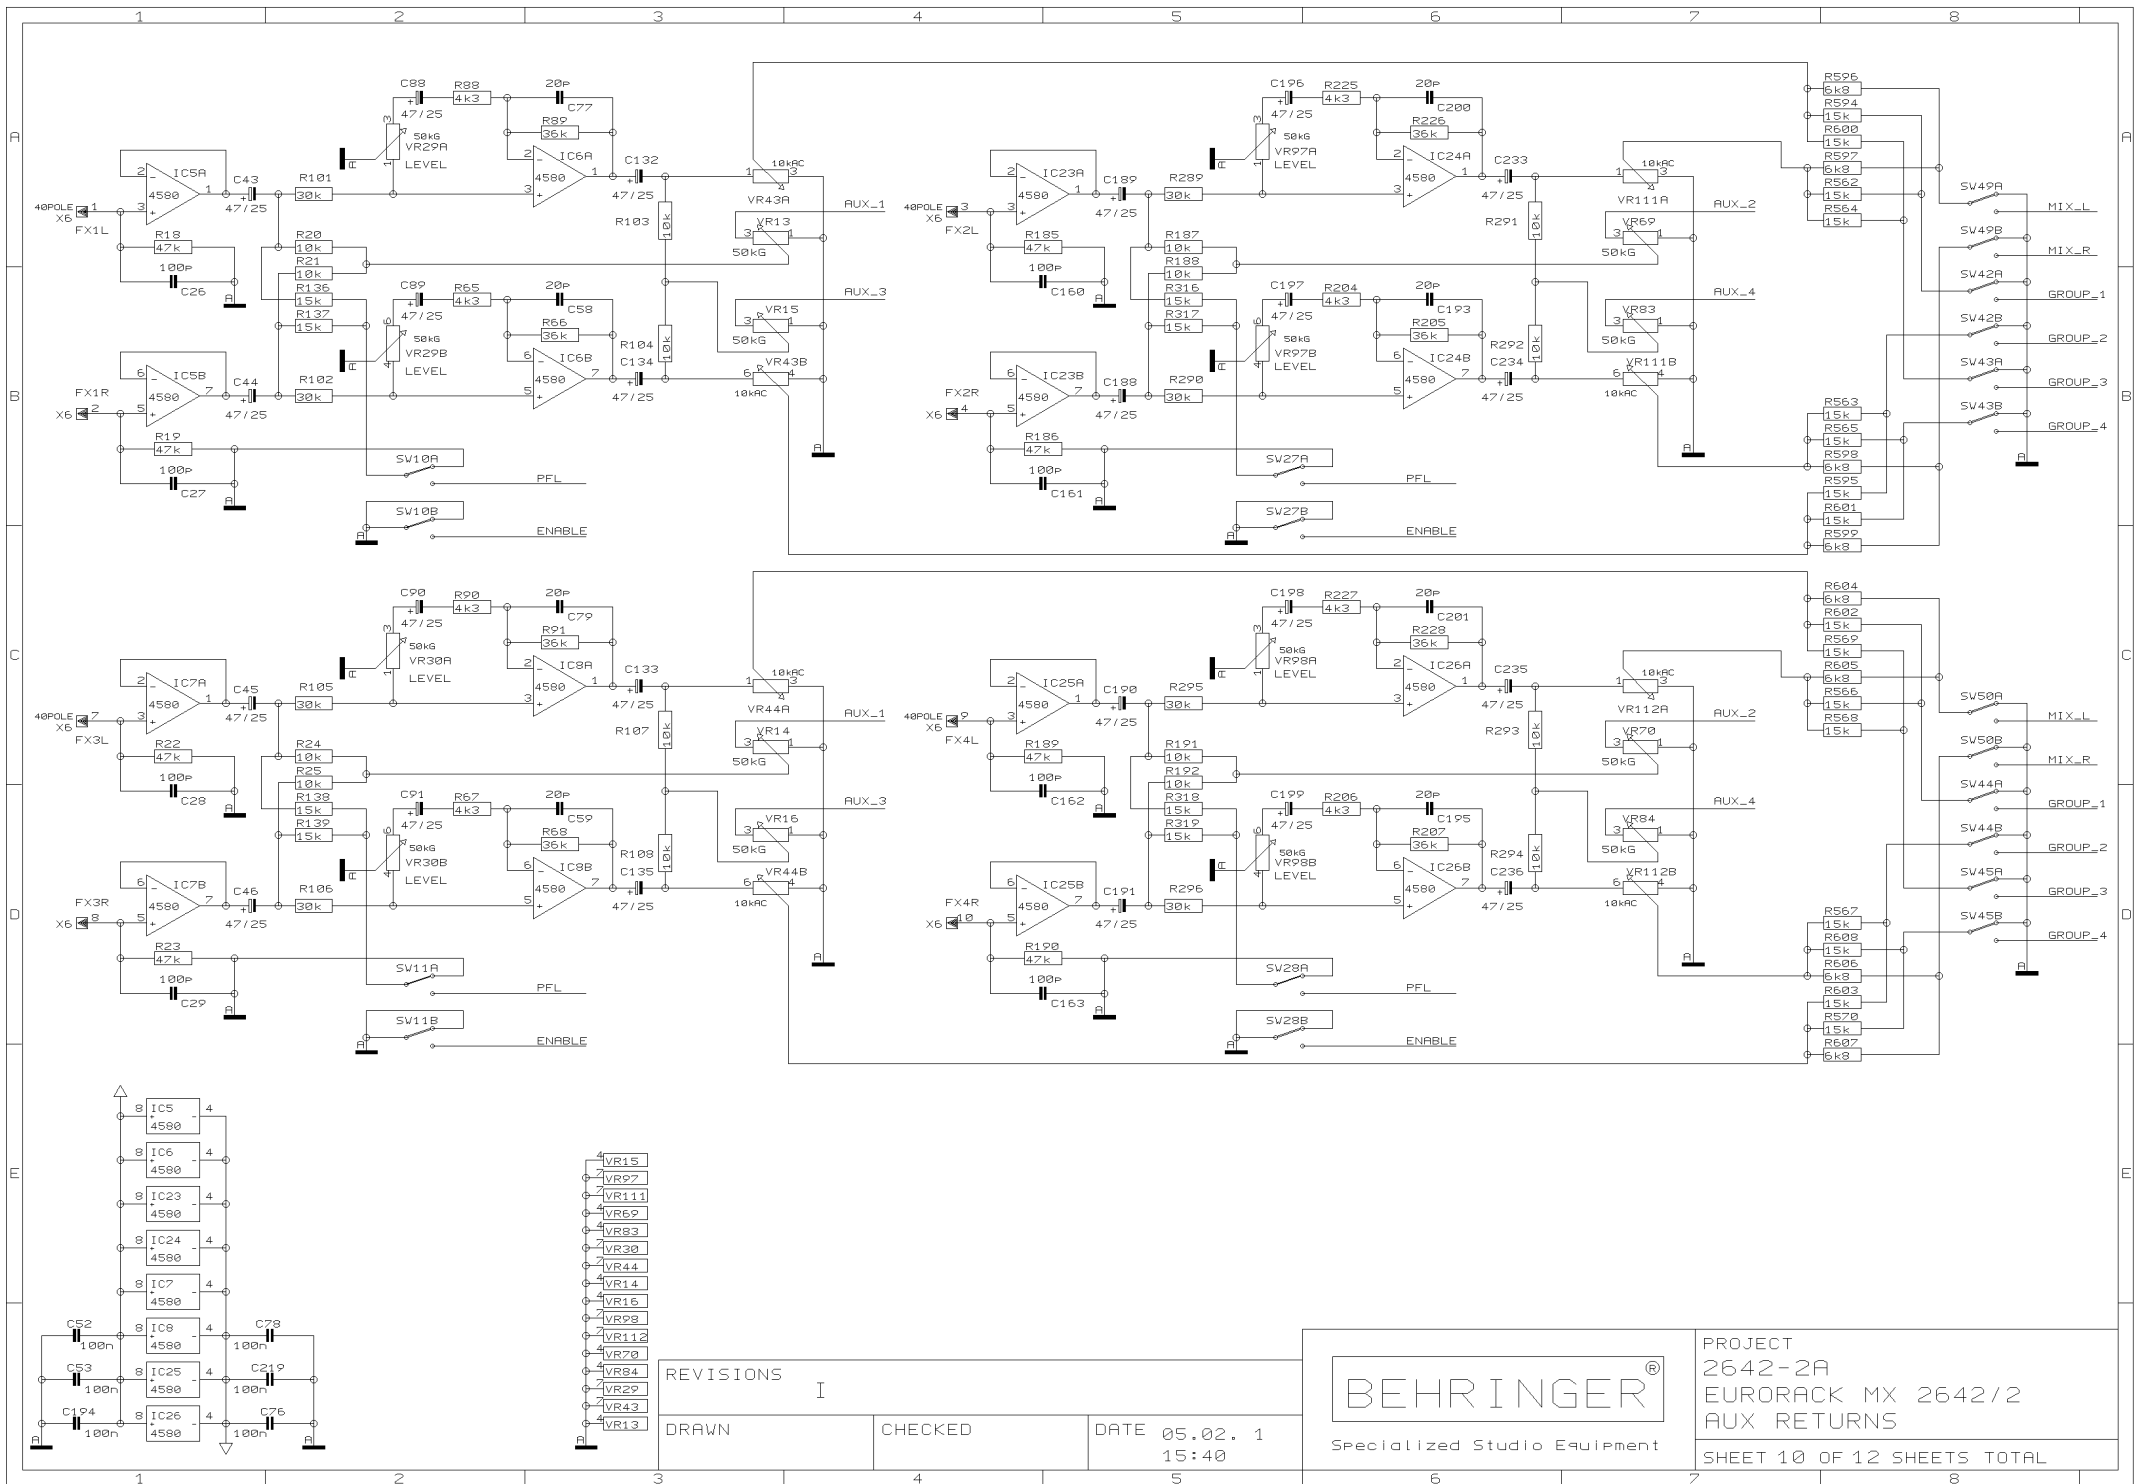

REVISIONS I

DRAWN

CHECKED

DATE 05.02. 1
15:40

PROJECT
2642-2A
EURORACK MX 2642/2
AUX SENDS & SUB OUTS
SHEET 9 OF 12 SHEETS TOTAL

REVISIONS	I
DRAWN	CHECKED
DATE	05.02. 1 15:40

PROJECT
2642-2A
EURORACK MX 2642/2
AUX RETURNS
SHEET 10 OF 12 SHEETS TOTAL

REVISIONS

I

DRAWN

CHECKED

DATE 05.02. 1
15:40

PROJECT
2642-2A
EURORACK MX 2642/2
DISPLAY
SHEET 12 OF 12 SHEETS TOTAL