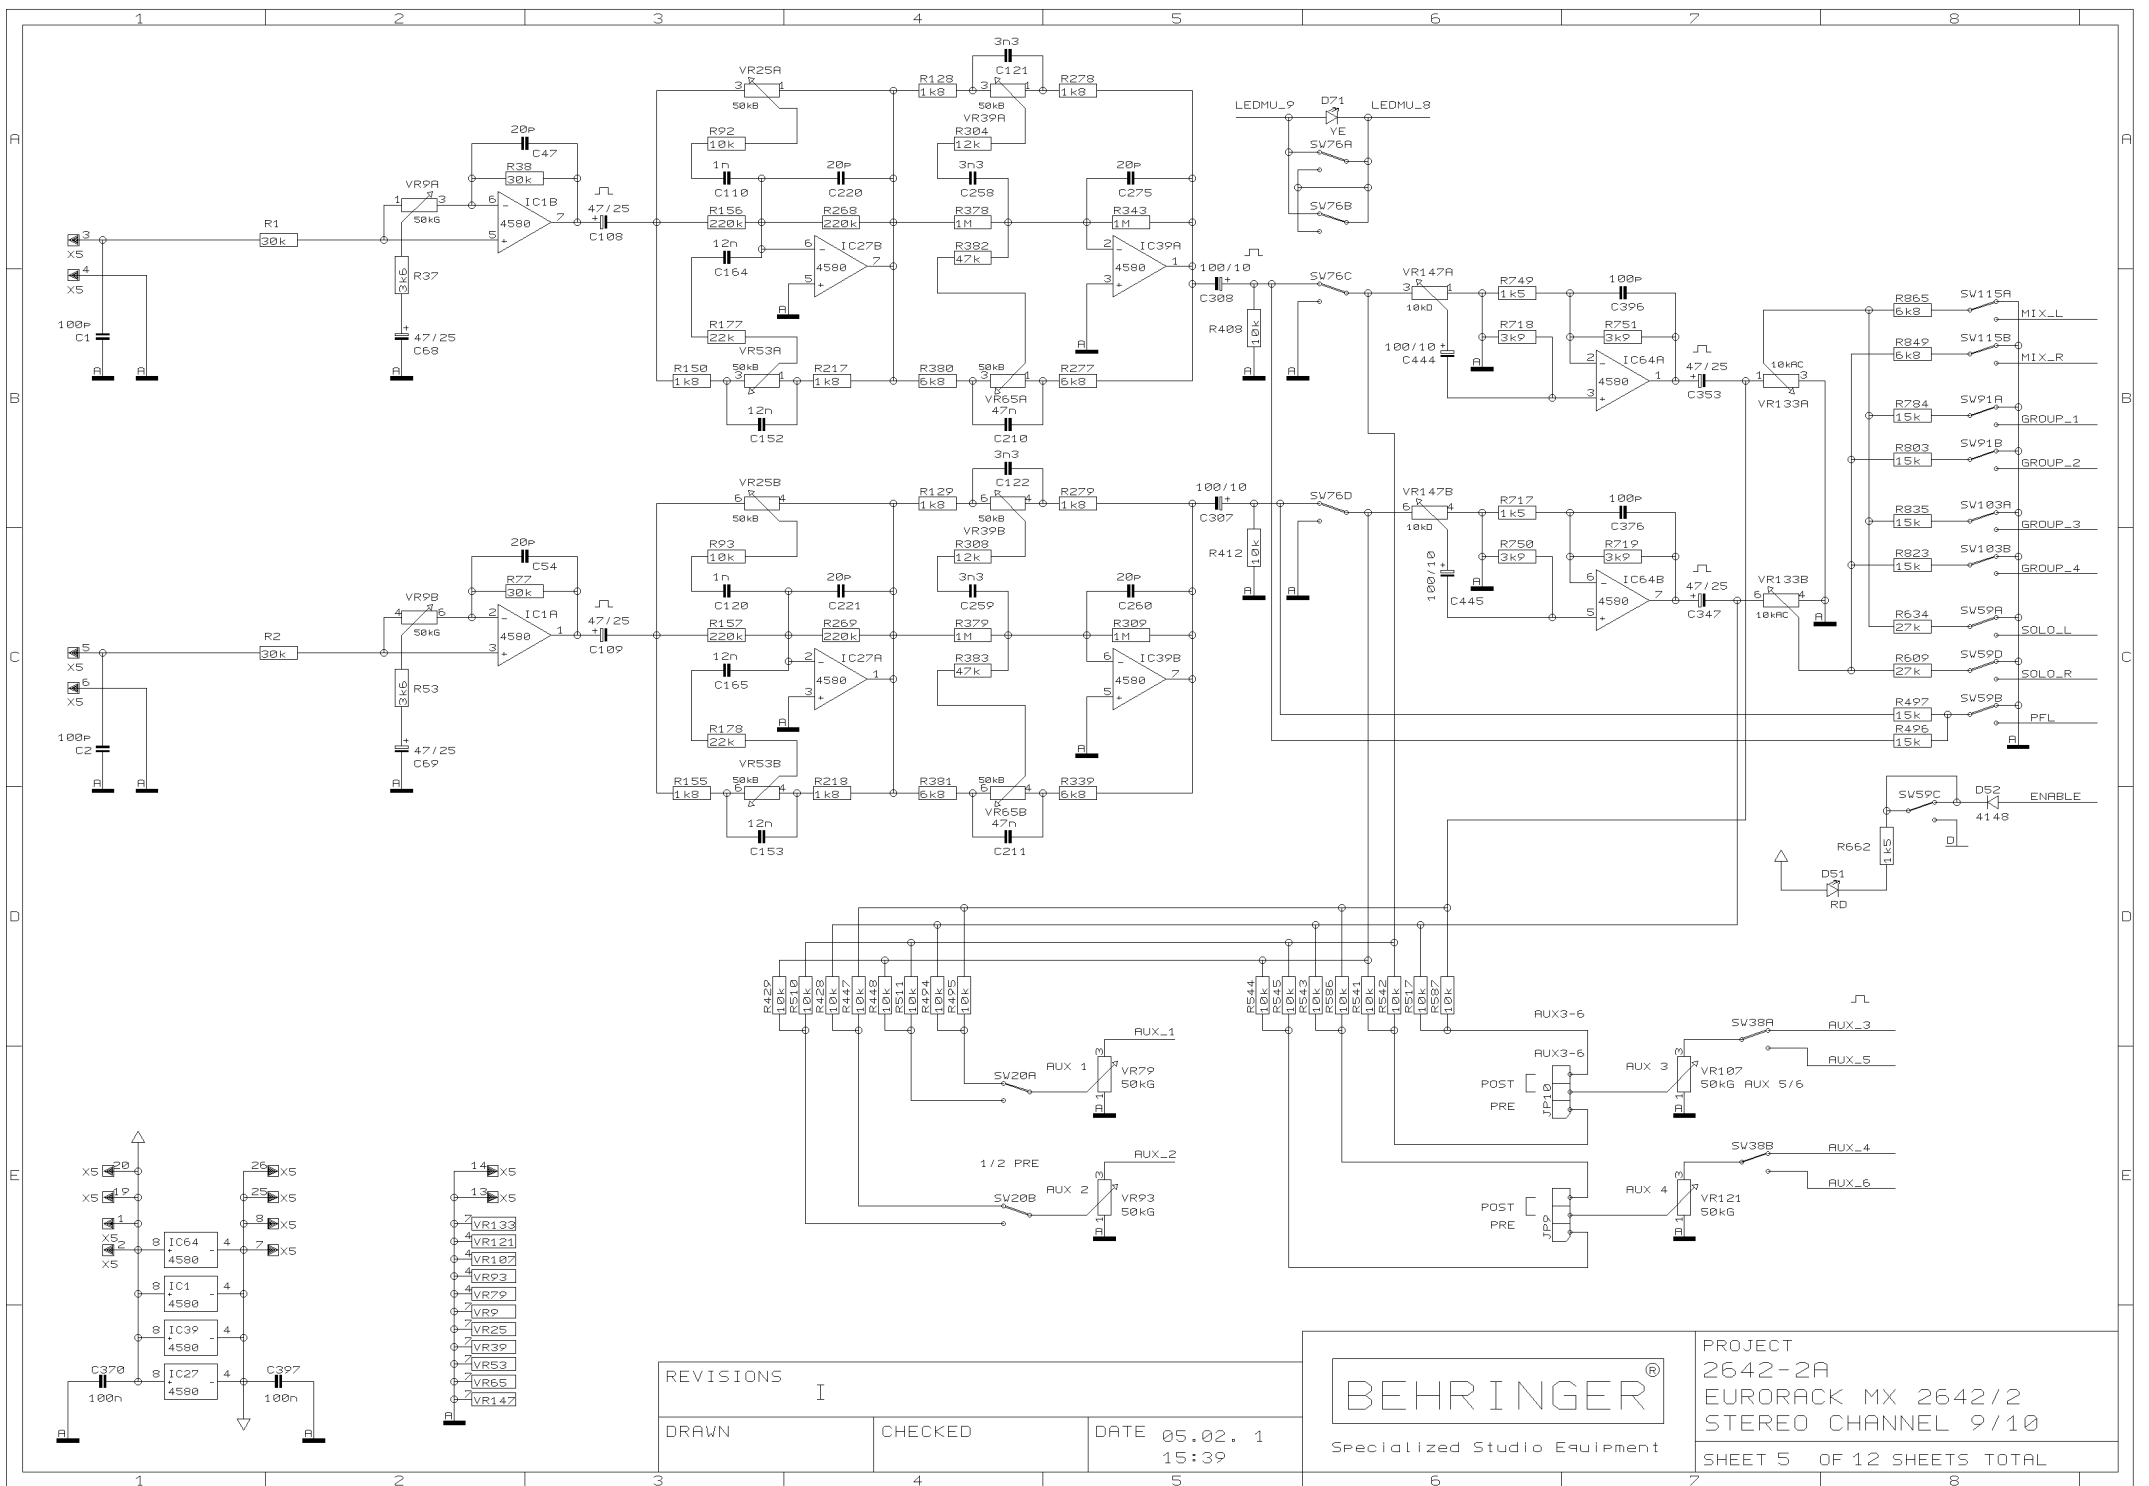

CHECKED

DATE 05.02. 1
15:39

PROJECT
2642-2A
EURORACK MX 2642/2
MIC CHANNEL 3/4
SHEET 2 OF 12 SHEETS TOTAL

REVISIONS		
I		
DRAWN	CHECKED	DATE 05.02. 1 15:39

PROJECT
2642-2A
EURORACK MX 2642/2
MIC CHANNEL 7/8
SHEET 4 OF 12 SHEETS TOTAL

REVISIONS I

DRAWN

CHECKED

DATE 05.02. 1
15:40

PROJECT
2642-2A
EURORACK MX 2642/2
AUX SENDS & SUB OUTS
SHEET 9 OF 12 SHEETS TOTAL

REVISIONS	I
DRAWN	CHECKED
DATE	05.02. 1 15:40

PROJECT
2642-2A
EURORACK MX 2642/2
AUX RETURNS
SHEET 10 OF 12 SHEETS TOTAL