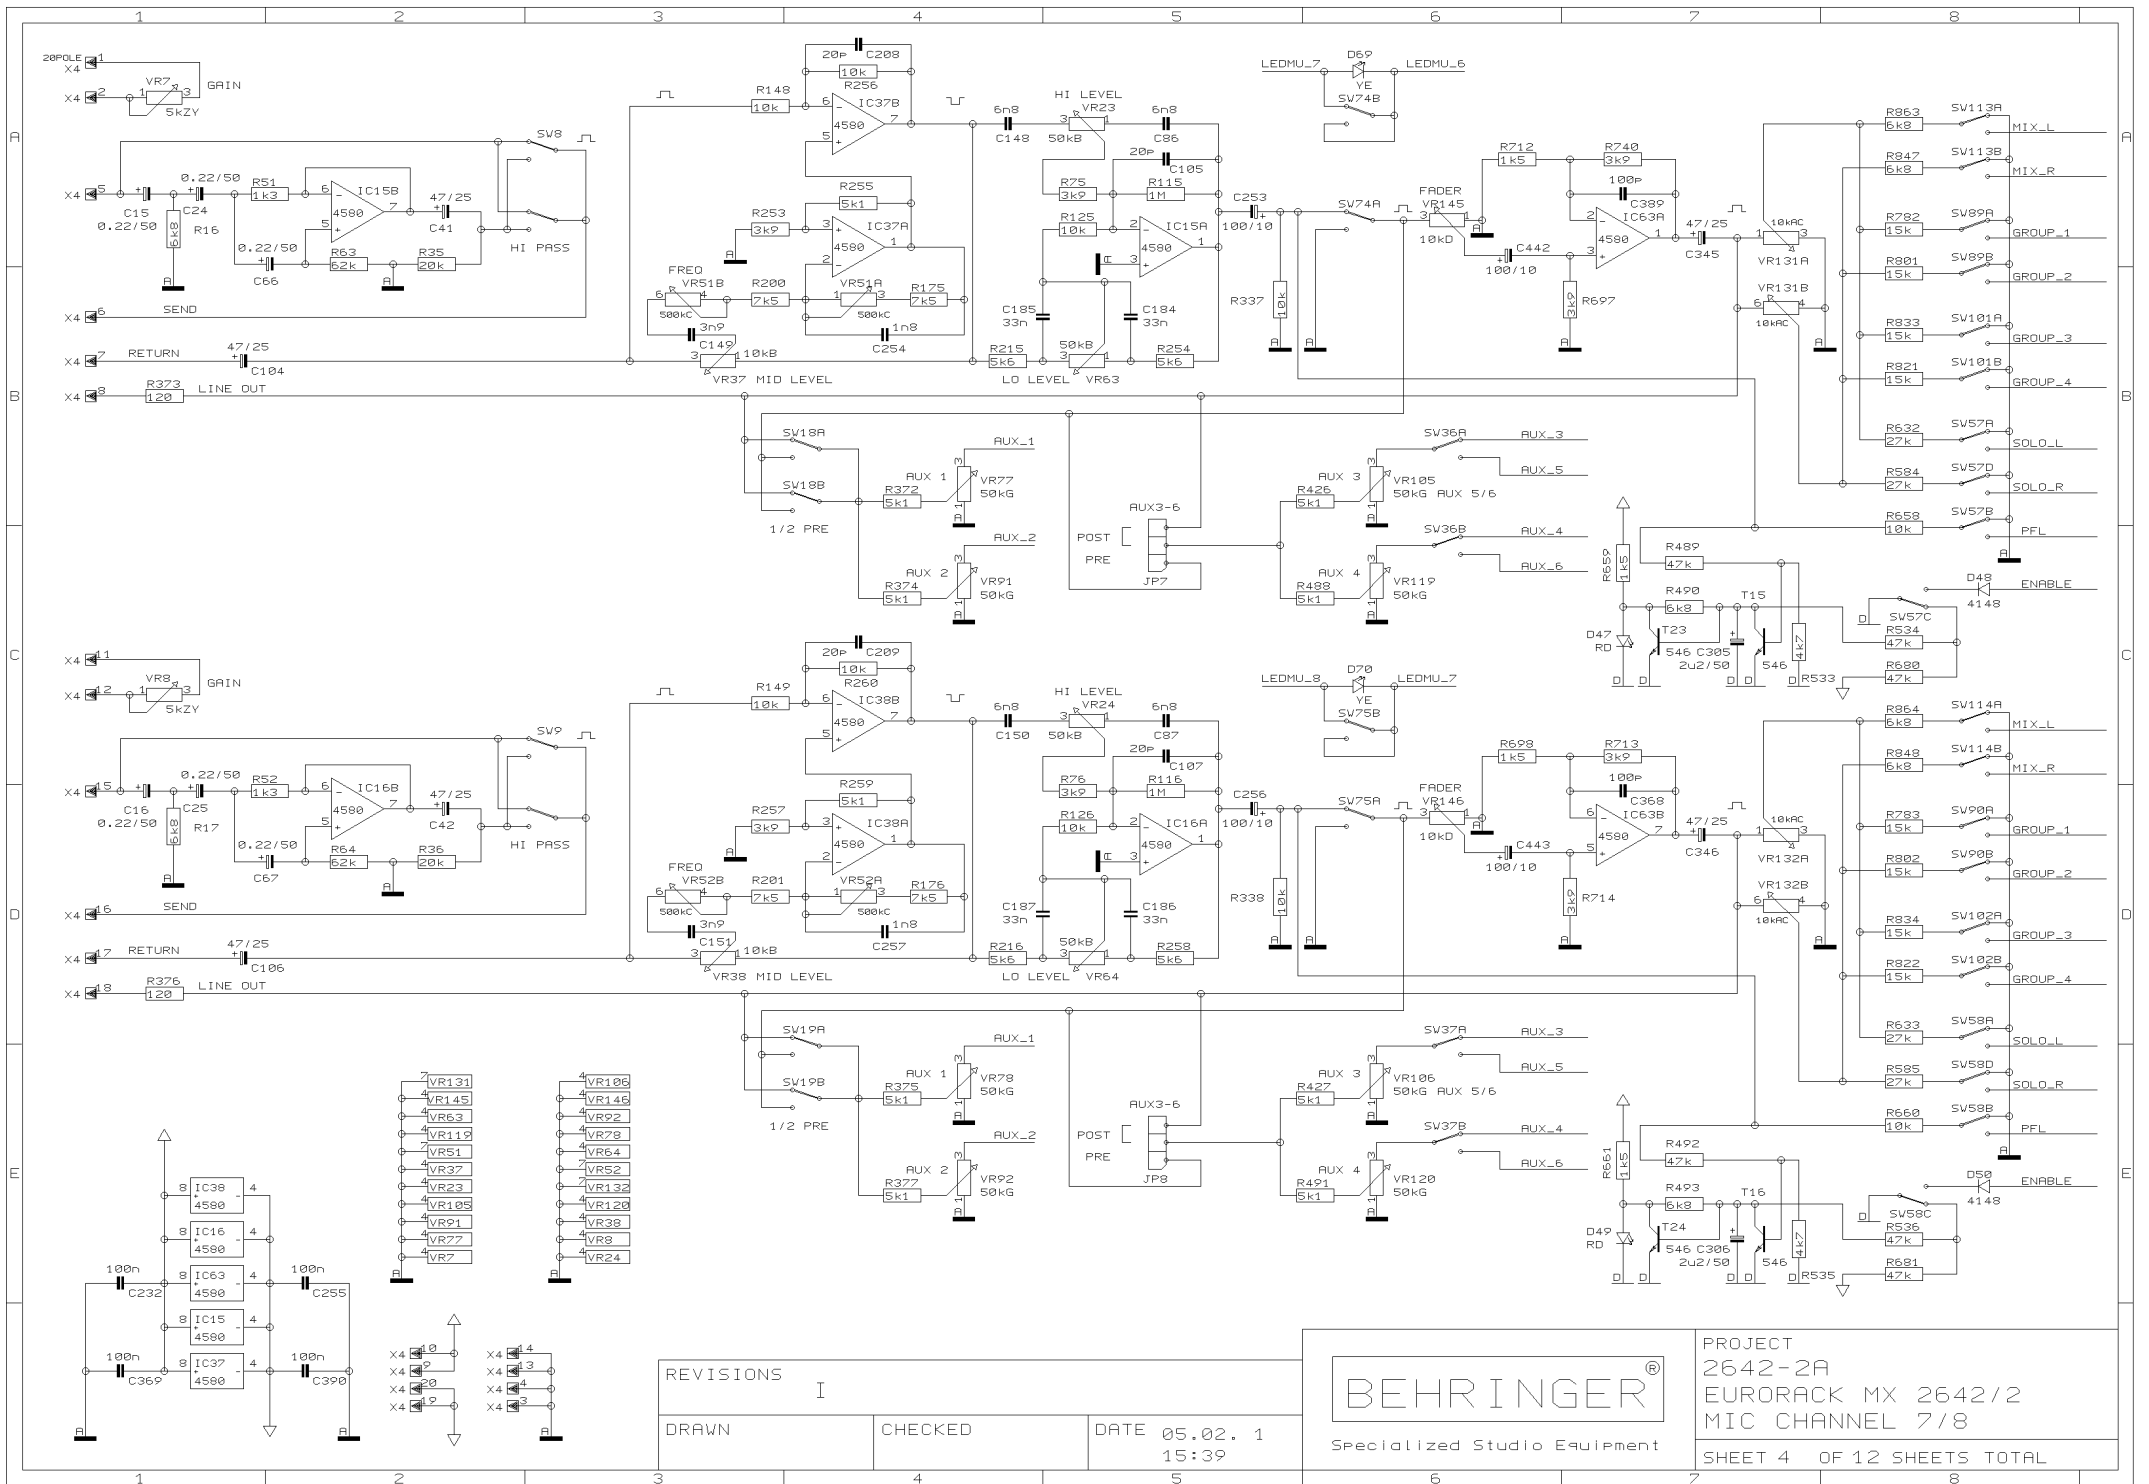

REVISIONS

DRAWN

CHECKED

DATE 05.02. 1
15:39

PROJECT
2642-2A
EURORACK MX 2642/2
MIC CHANNEL 1/2
SHEET 1 OF 12 SHEETS TOTAL

REVISIONS

I

DRAWN

CHECKED

DATE 05.02. 1
15:39

PROJECT
2642-2A
EURORACK MX 2642/2
MIC CHANNEL 3/4
SHEET 2 OF 12 SHEETS TOTAL

REVISIONS		
I		
DRAWN	CHECKED	DATE 05.02. 1 15:39

PROJECT
2642-2A
EURORACK MX 2642/2
MIC CHANNEL 7/8
SHEET 4 OF 12 SHEETS TOTAL

REVISIONS

DRAWN

CHECKED

DATE 05.02. 1
15:39

PROJECT
2642-2A
EURORACK MX 2642/2
STEREO CHANNEL 9/10
SHEET 5 OF 12 SHEETS TOTAL

REVISIONS

I

DRAWN

REVISIONS I

DRAWN

CHECKED

DATE 05.02. 1
15:40

PROJECT
2642-2A
EURORACK MX 2642/2
AUX SENDS & SUB OUTS
SHEET 9 OF 12 SHEETS TOTAL

REVISIONS	I
DRAWN	CHECKED
DATE	05.02. 1 15:40

PROJECT
2642-2A
EURORACK MX 2642/2
AUX RETURNS
SHEET 10 OF 12 SHEETS TOTAL