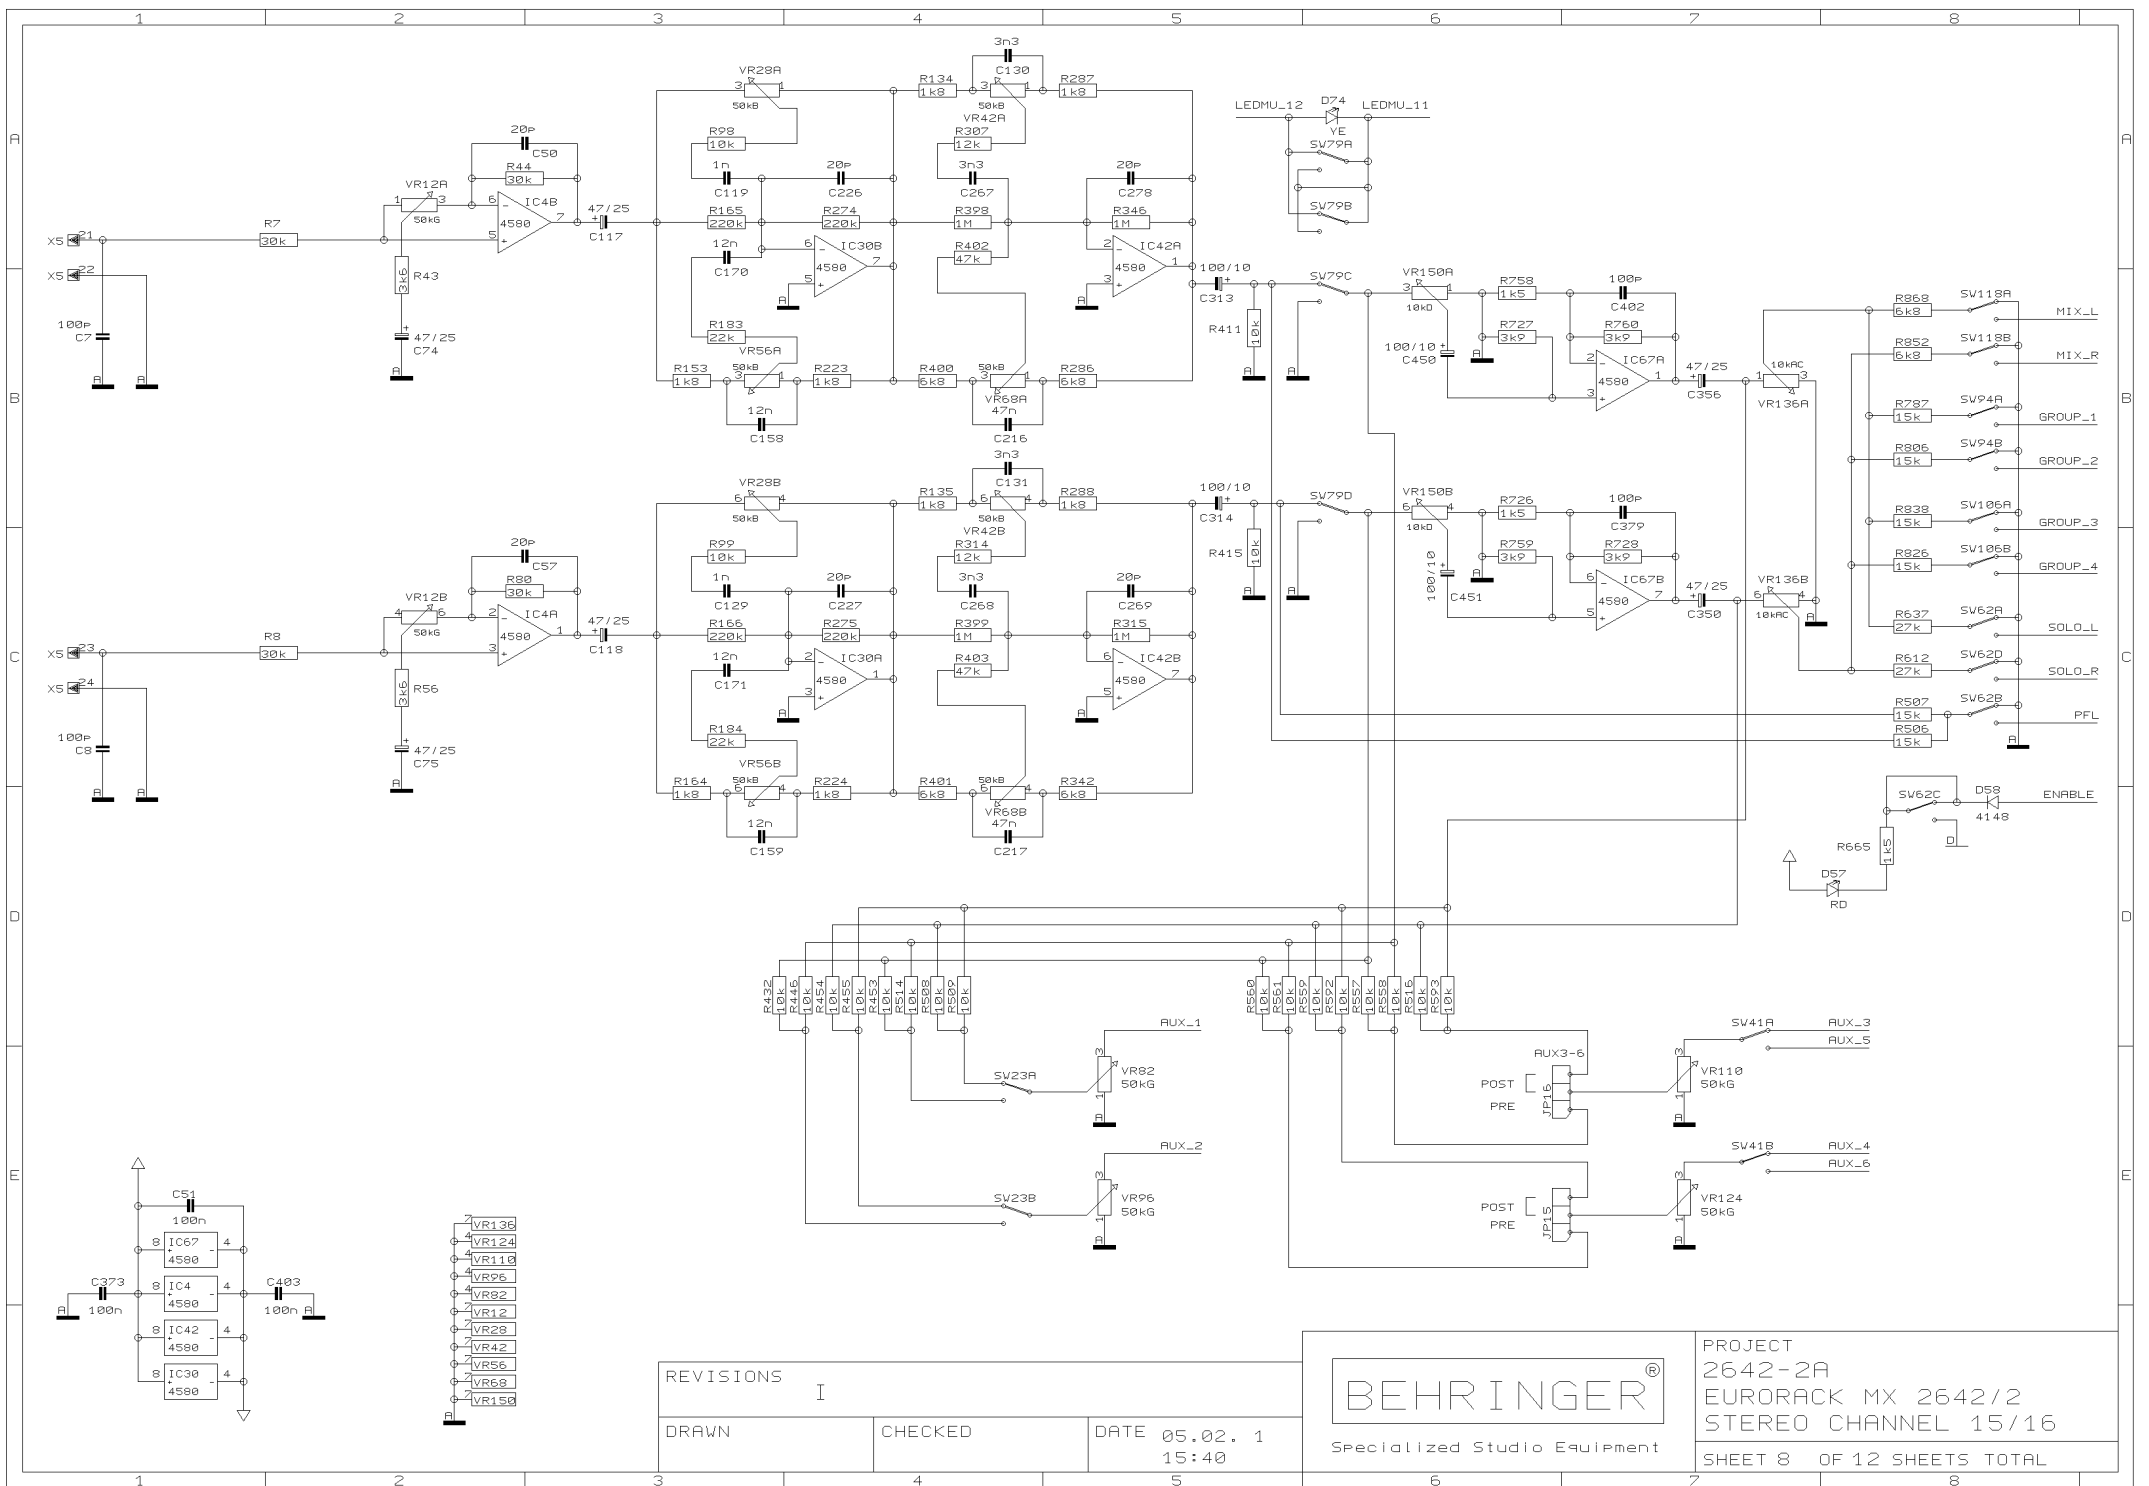

REVISIONS		
I		
DRAWN	CHECKED	DATE 05.02. 1 15:40

PROJECT
2642-2A
EURORACK MX 2642/2
STEREO CHANNEL 15/16
SHEET 8 OF 12 SHEETS TOTAL