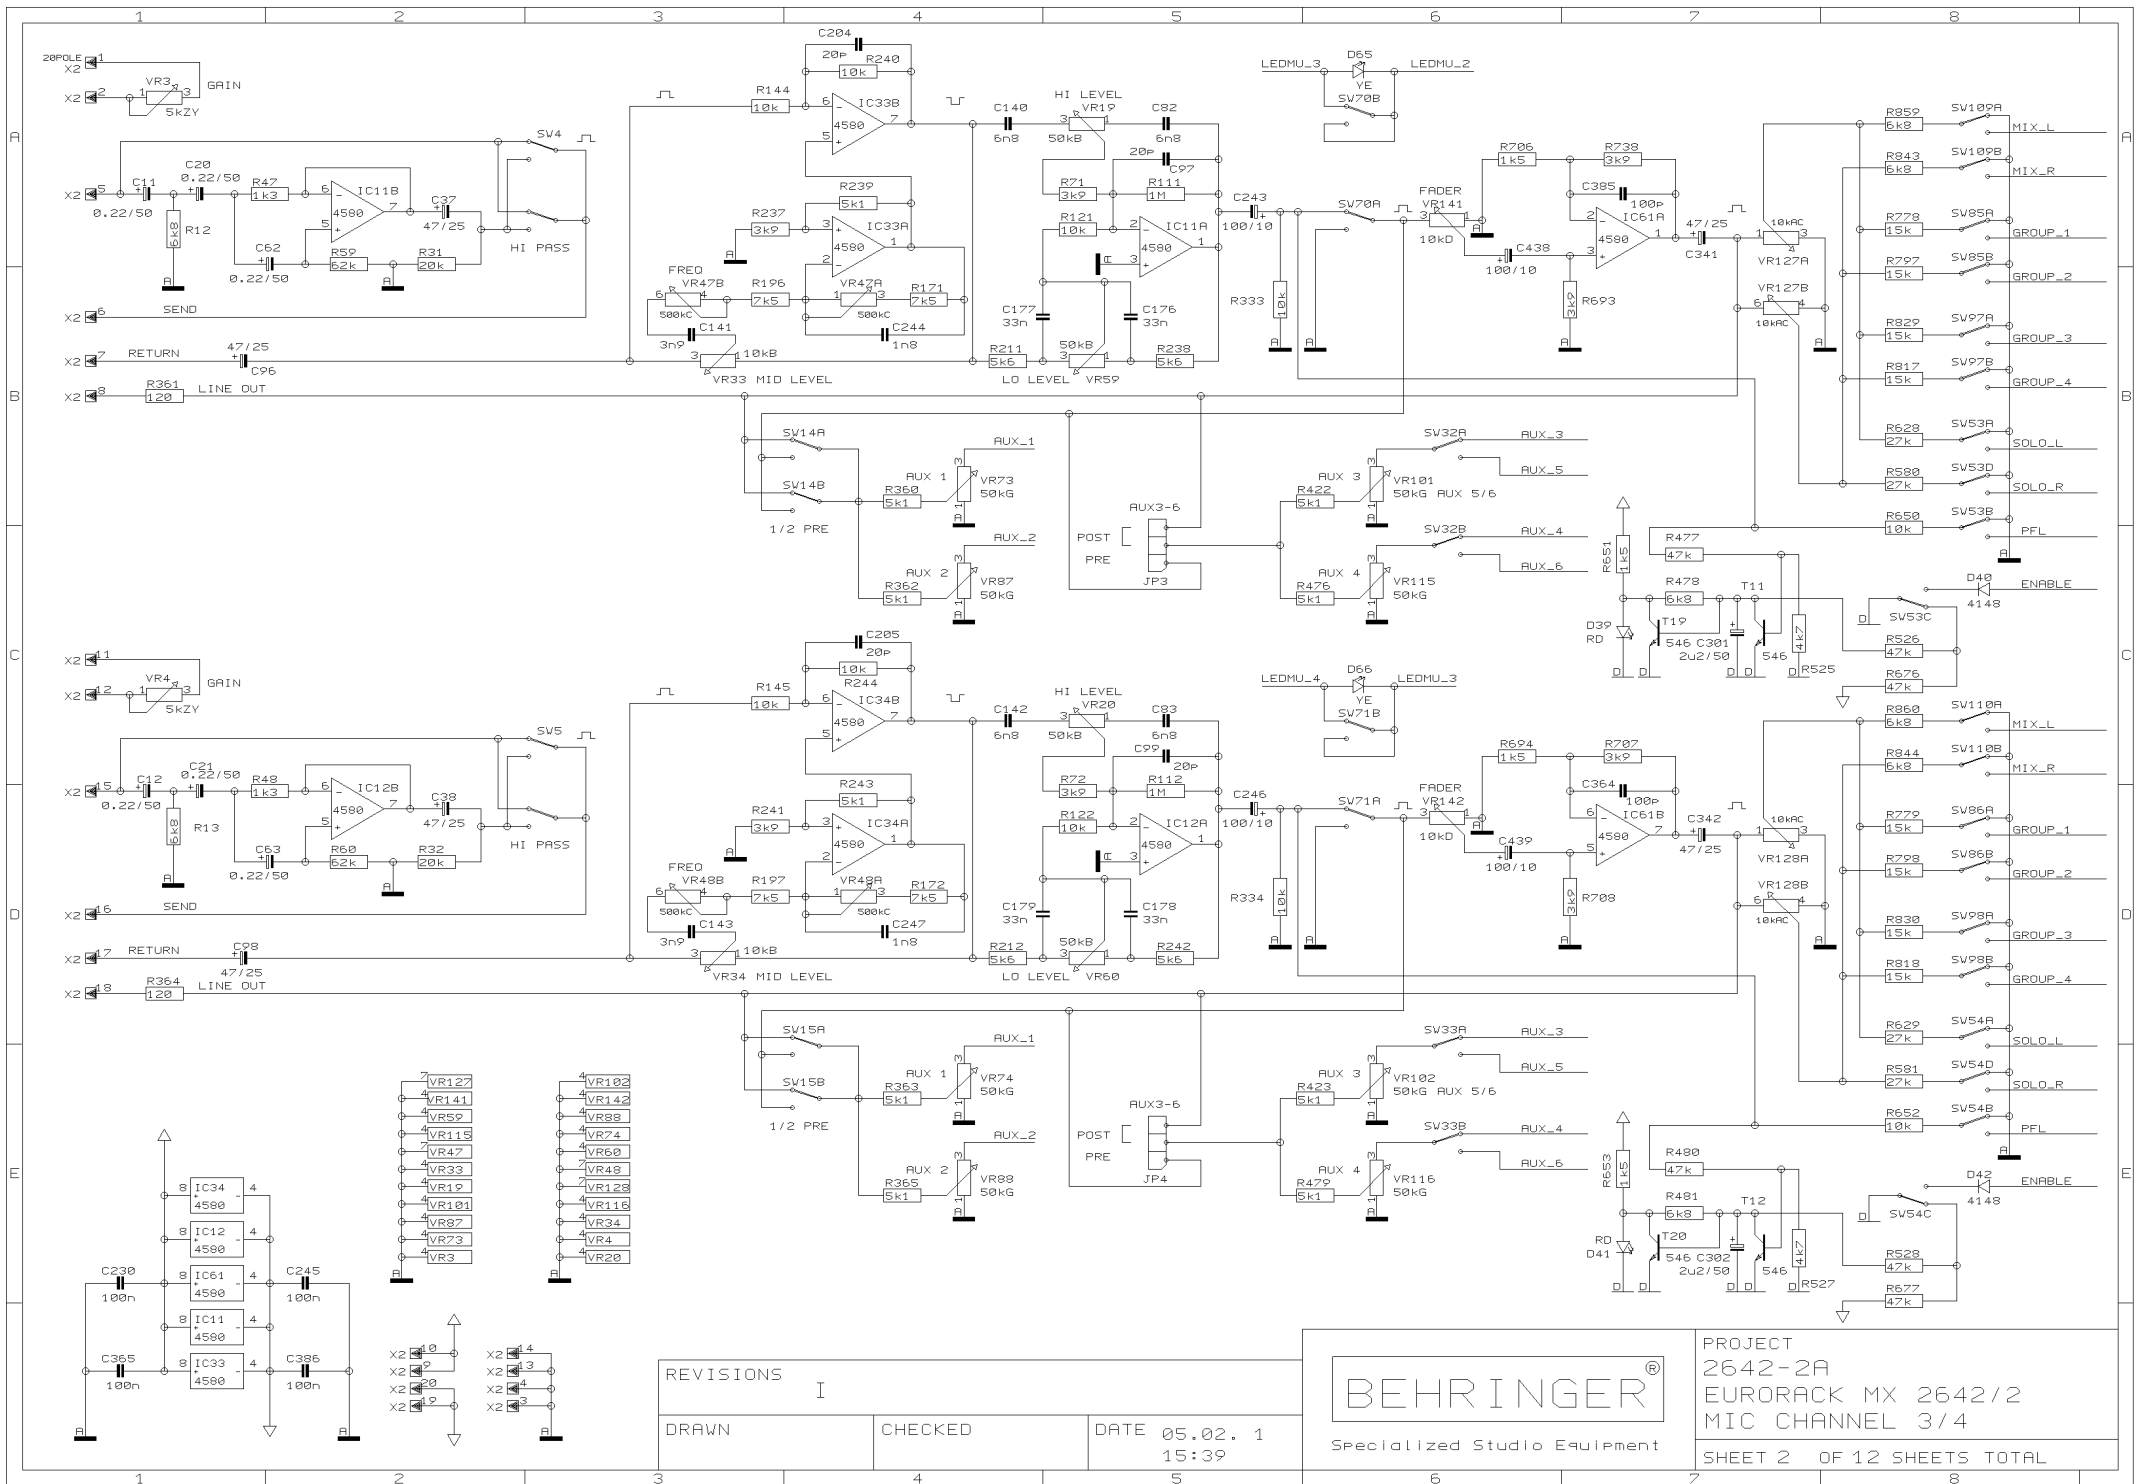

REVISIONS

DRAWN

CHECKED

DATE 05.02. 1
15:39

PROJECT
2642-2A
EURORACK MX 2642/2
MIC CHANNEL 1/2
SHEET 1 OF 12 SHEETS TOTAL

REVISIONS

I

DRAWN

CHECKED

DATE 05.02. 1
15:39

PROJECT
2642-2A
EURORACK MX 2642/2
MIC CHANNEL 3/4
SHEET 2 OF 12 SHEETS TOTAL

REVISIONS		
I		
DRAWN	CHECKED	DATE 05.02. 1 15:39

PROJECT
2642-2A
EURORACK MX 2642/2
MIC CHANNEL 7/8
SHEET 4 OF 12 SHEETS TOTAL

REVISIONS

DRAWN

CHECKED

DATE 05.02. 1
15:39

PROJECT
2642-2A
EURORACK MX 2642/2
STEREO CHANNEL 9/10
SHEET 5 OF 12 SHEETS TOTAL

REVISIONS

I

DRAWN

REVISIONS I

DRAWN

CHECKED

DATE 05.02. 1
15:40

PROJECT
2642-2A
EURORACK MX 2642/2
AUX SENDS & SUB OUTS
SHEET 9 OF 12 SHEETS TOTAL

REVISIONS	I
DRAWN	CHECKED
DATE	05.02. 1 15:40

PROJECT
2642-2A
EURORACK MX 2642/2
AUX RETURNS
SHEET 10 OF 12 SHEETS TOTAL