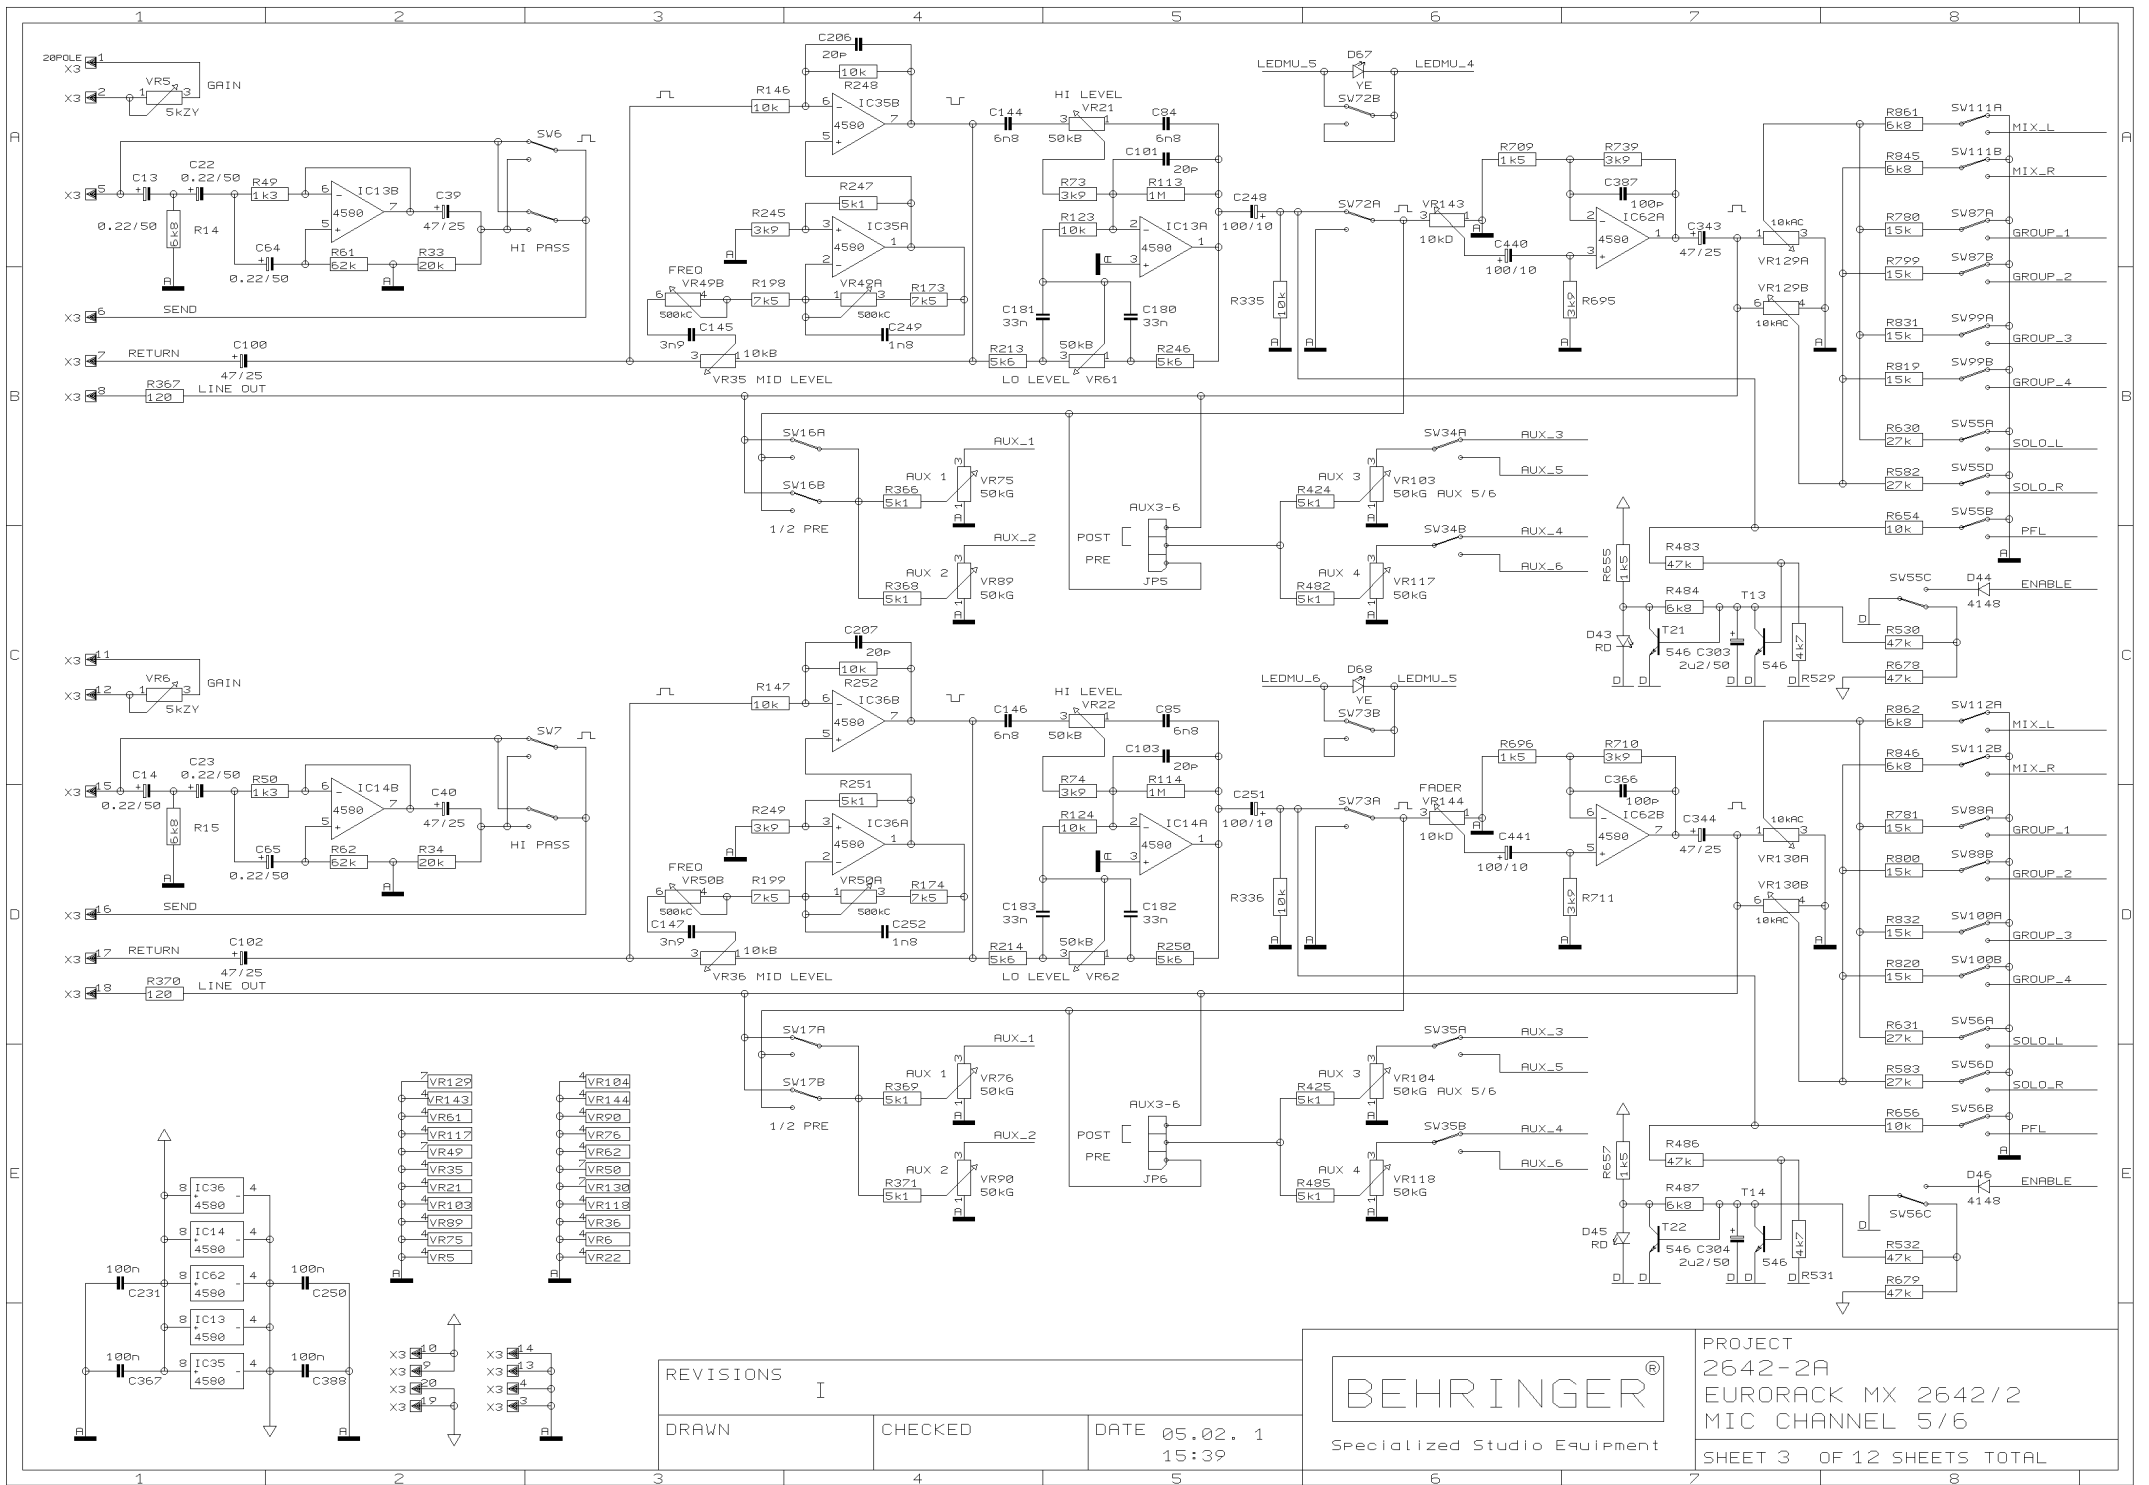

REVISIONS

DRAWN

CHECKED

DATE 05.02. 1
15:39

PROJECT
2642-2A
EURORACK MX 2642/2
MIC CHANNEL 1/2
SHEET 1 OF 12 SHEETS TOTAL

REVISIONS

I

DRAWN

CHECKED

DATE 05.02. 1
15:39

PROJECT
2642-2A
EURORACK MX 2642/2
MIC CHANNEL 3/4
SHEET 2 OF 12 SHEETS TOTAL

REVISIONS		
I		
DRAWN	CHECKED	DATE 05.02. 1 15:39

PROJECT
2642-2A
EURORACK MX 2642/2
MIC CHANNEL 7/8
SHEET 4 OF 12 SHEETS TOTAL

REVISIONS

DRAWN

CHECKED

DATE 05.02. 1
15:39

PROJECT
2642-2A
EURORACK MX 2642/2
STEREO CHANNEL 9/10
SHEET 5 OF 12 SHEETS TOTAL

REVISIONS

I

DRAWN

REVISIONS I

DRAWN

CHECKED

DATE 05.02. 1
15:40

PROJECT
2642-2A
EURORACK MX 2642/2
AUX SENDS & SUB OUTS
SHEET 9 OF 12 SHEETS TOTAL

REVISIONS	I
DRAWN	CHECKED
DATE	05.02. 1 15:40

PROJECT
2642-2A
EURORACK MX 2642/2
AUX RETURNS
SHEET 10 OF 12 SHEETS TOTAL