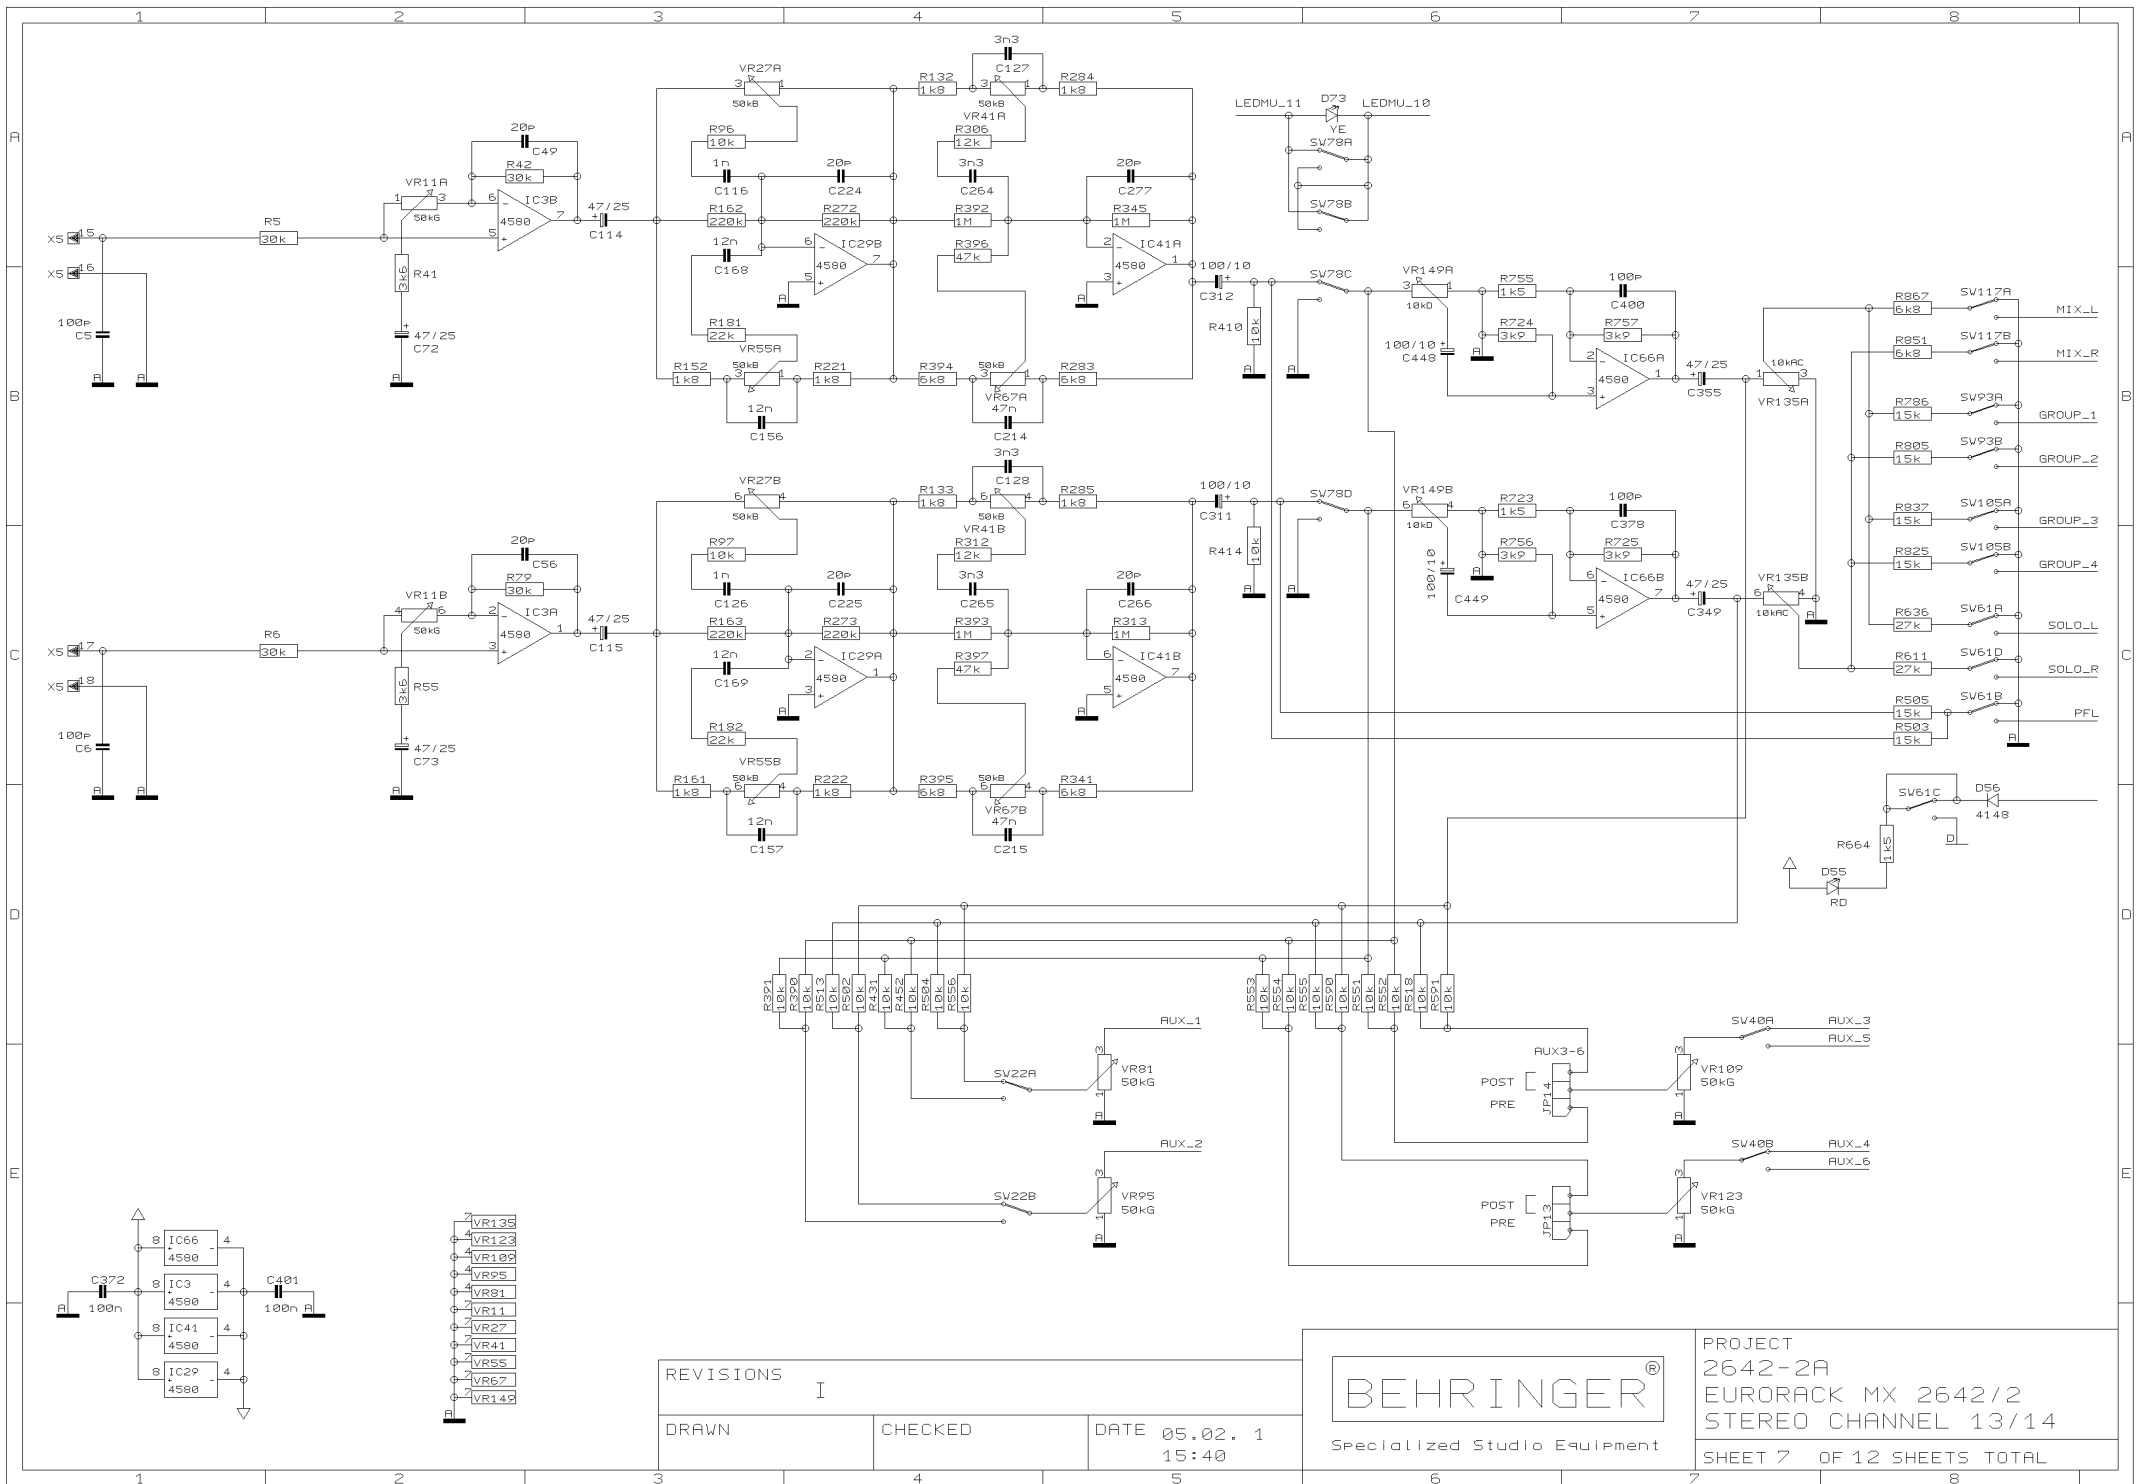

REVISIONS

I

DRAWN

CHECKED

DATE 05.02.1
15:40

PROJECT
2642-2A
EURORACK MX 2642/2
STEREO CHANNEL 13/14
SHEET 7 OF 12 SHEETS TOTAL