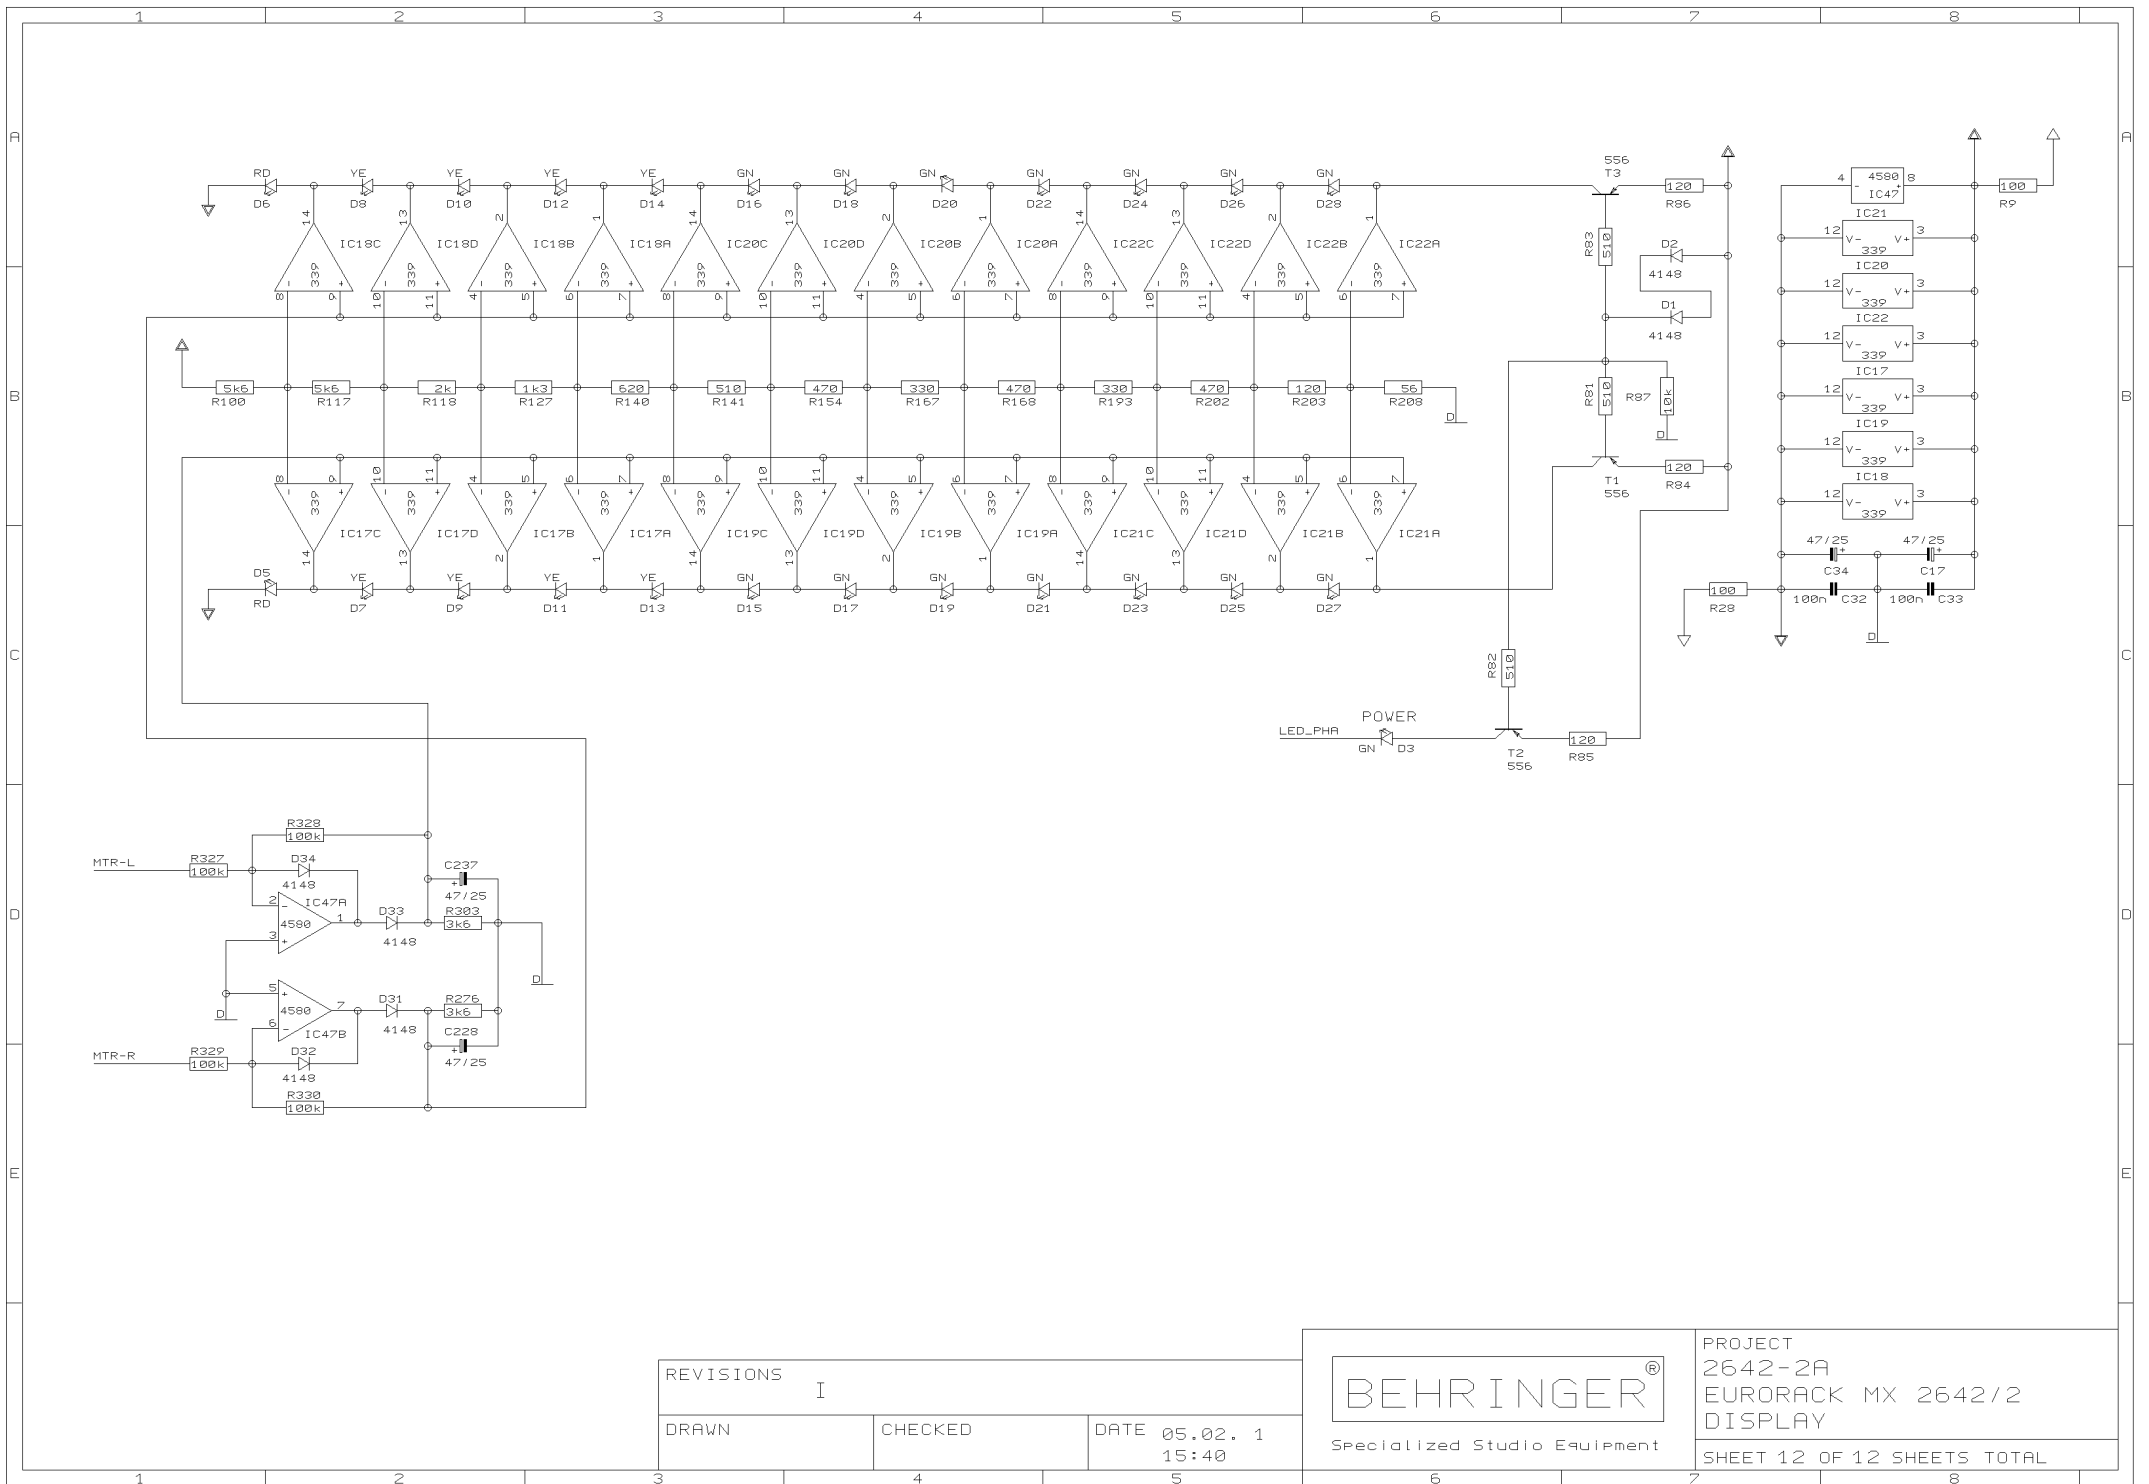

REVISIONS

I

DRAWN

CHECKED

DATE 05.02. 1
15:40

PROJECT
2642-2A
EURORACK MX 2642/2
DISPLAY
SHEET 12 OF 12 SHEETS TOTAL