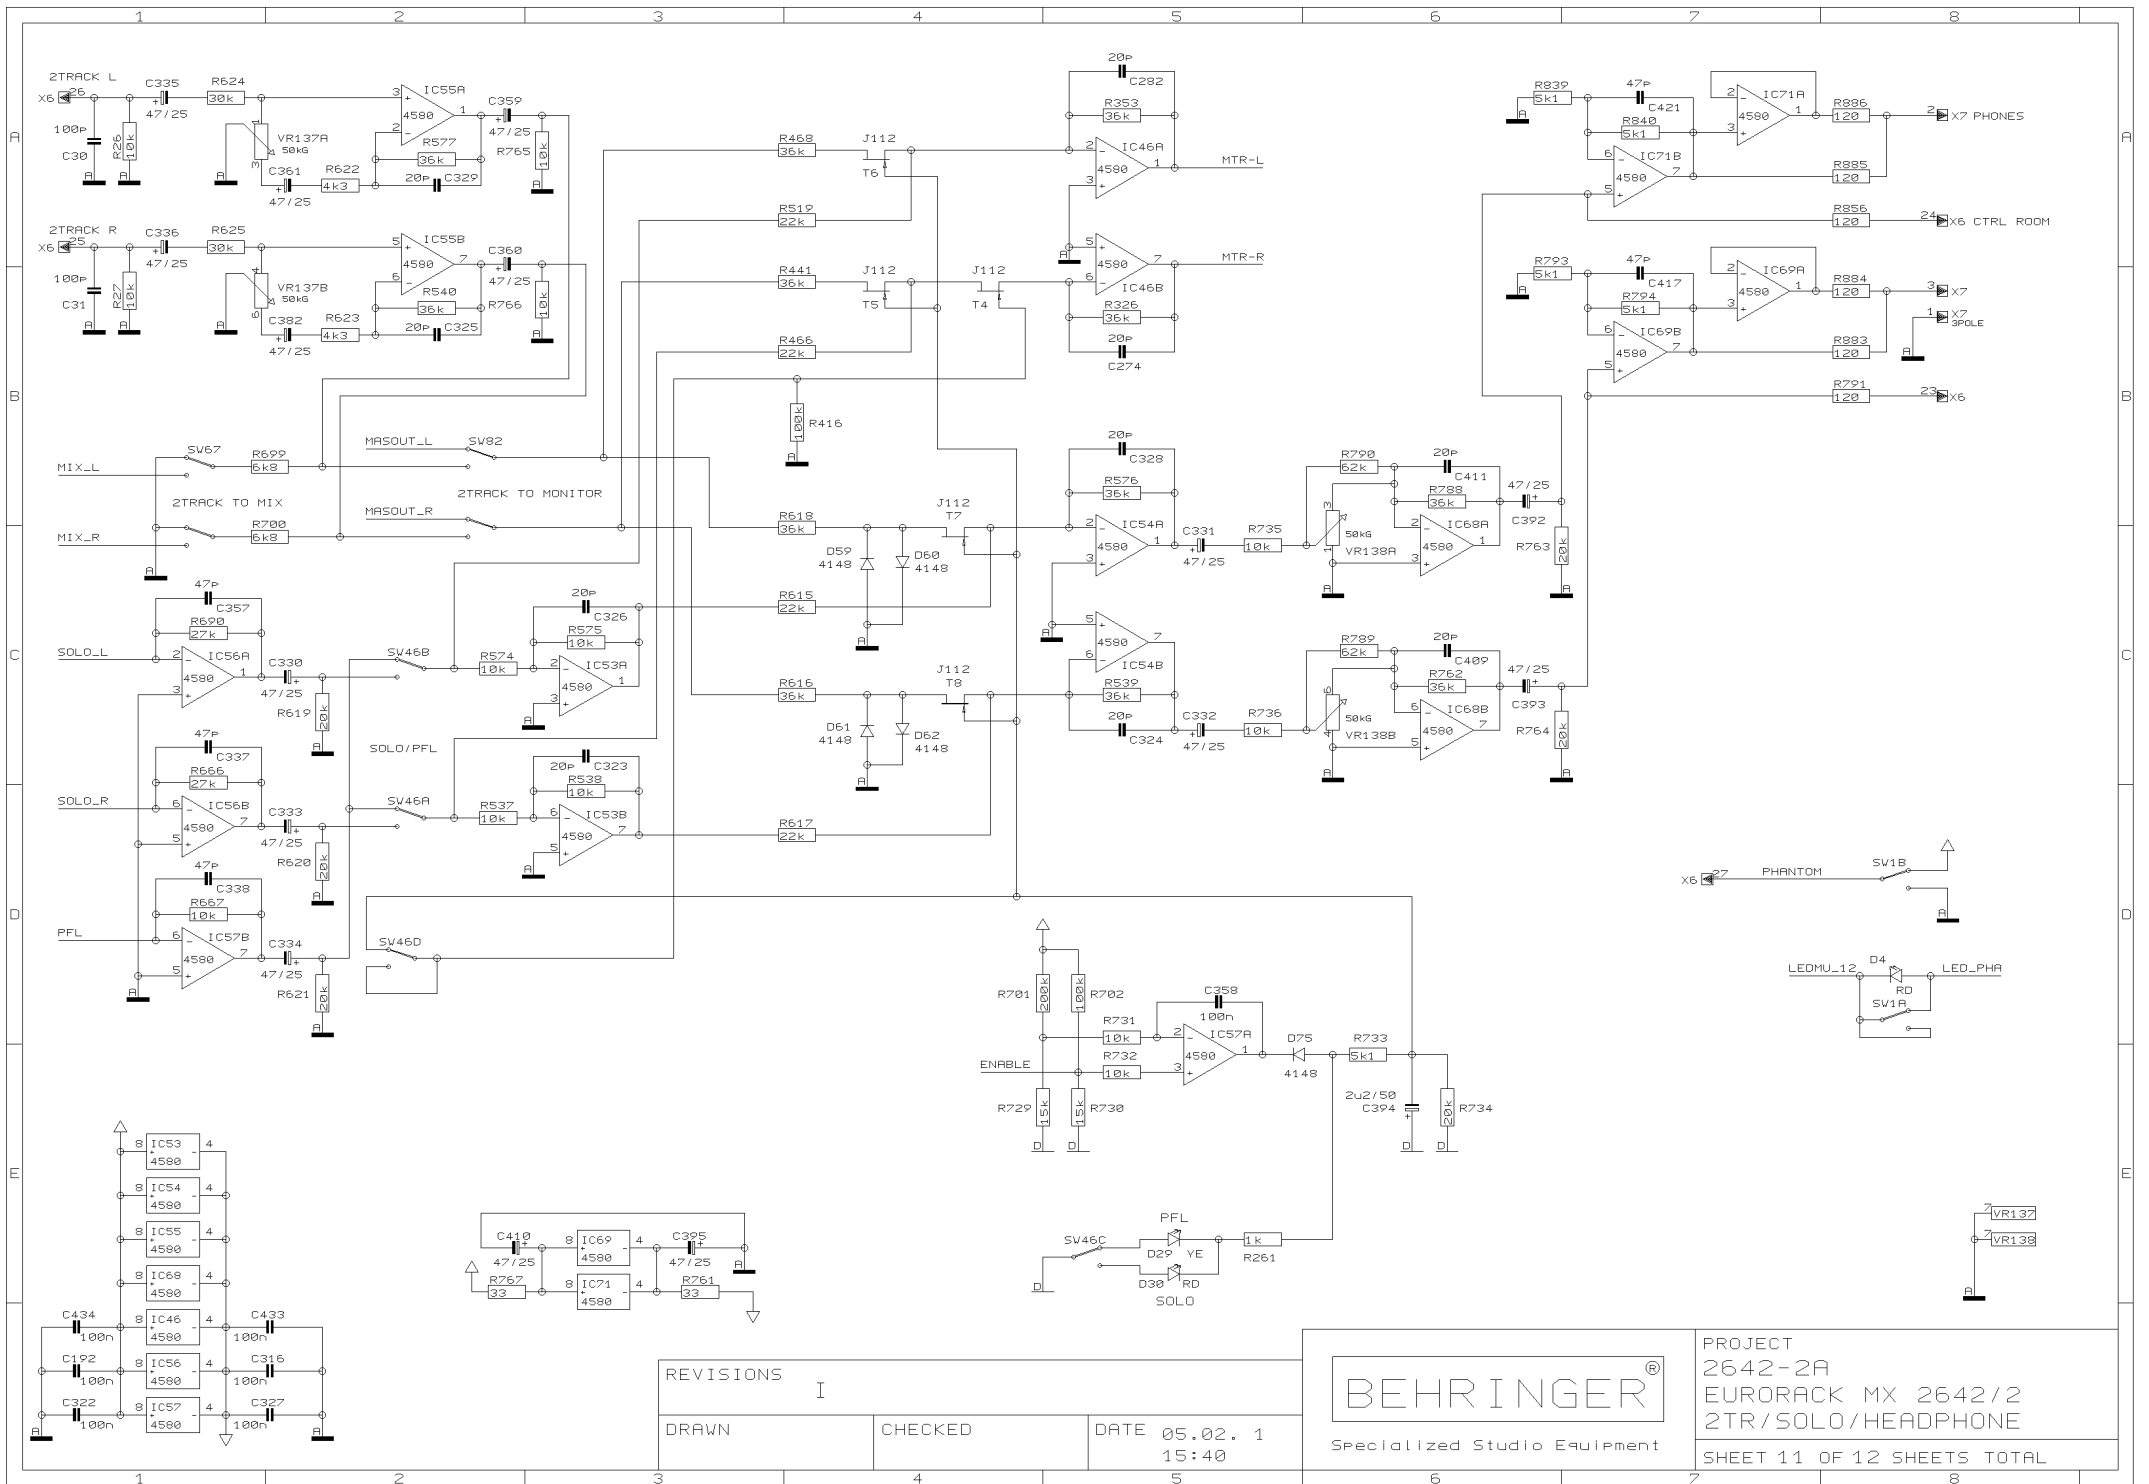

REVISIONS I

DRAWN

CHECKED

DATE 05.02. 1
15:40

PROJECT
2642-2A
EURORACK MX 2642/2
AUX SENDS & SUB OUTS
SHEET 9 OF 12 SHEETS TOTAL

REVISIONS	I
DRAWN	CHECKED
DATE	05.02. 1 15:40

PROJECT
2642-2A
EURORACK MX 2642/2
AUX RETURNS
SHEET 10 OF 12 SHEETS TOTAL

REVISIONS

I

DRAWN

CHECKED

DATE 05.02. 1
15:40

PROJECT
2642-2A
EURORACK MX 2642/2
DISPLAY
SHEET 12 OF 12 SHEETS TOTAL