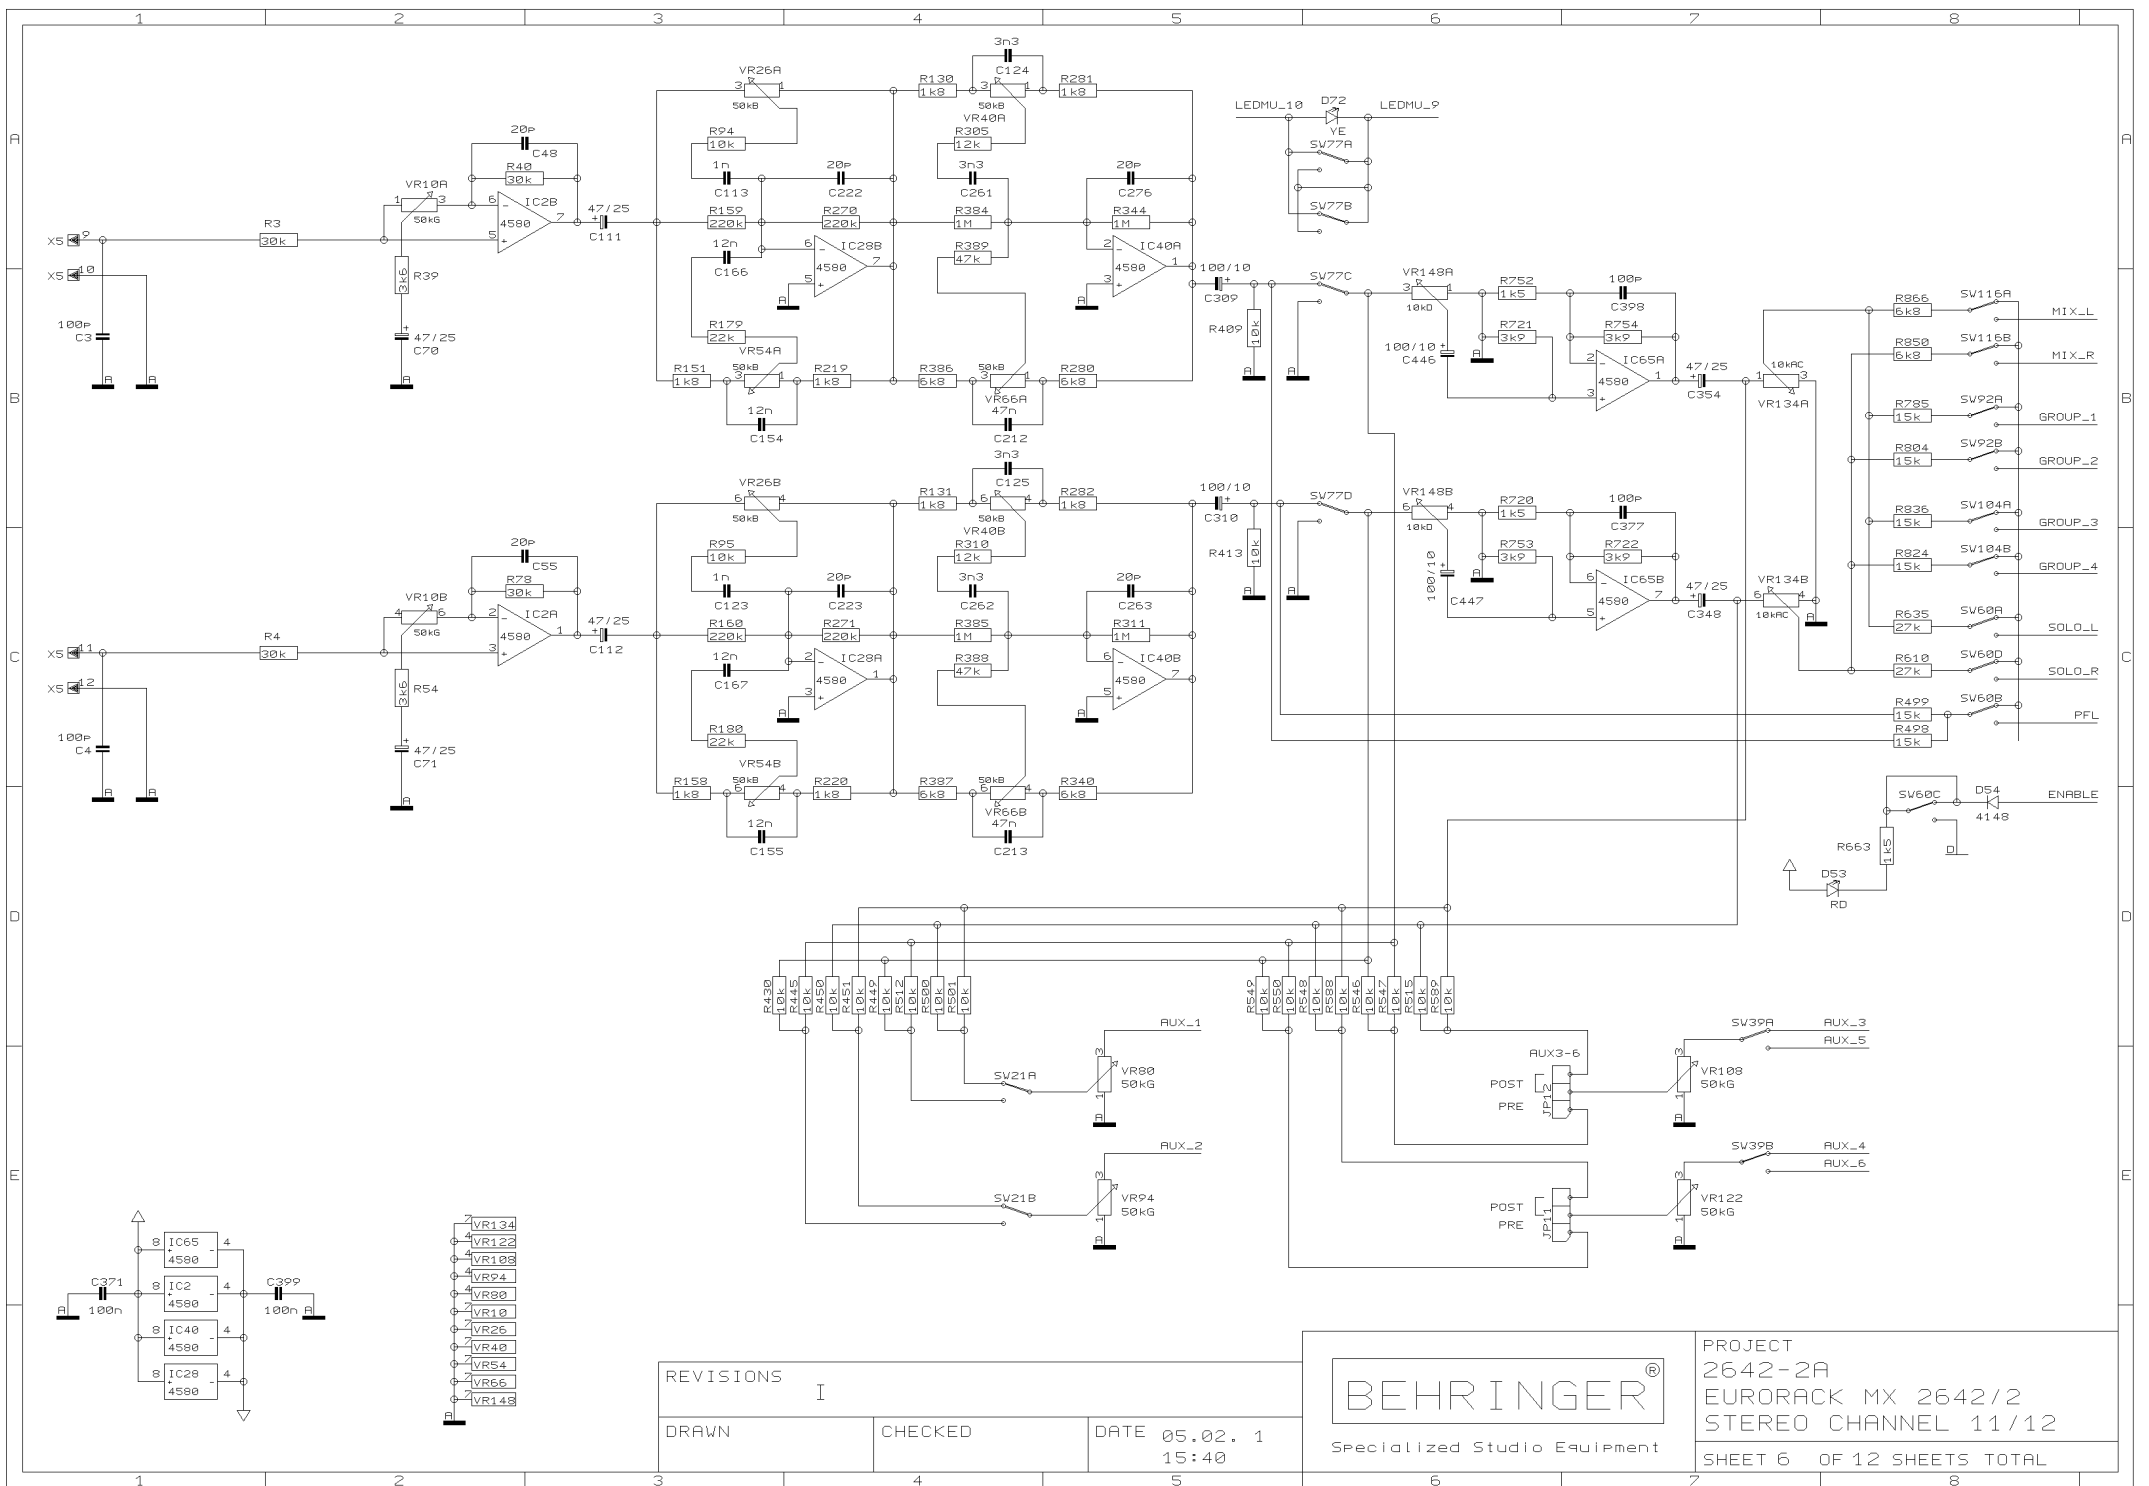

REVISIONS

I

DRAWN

CHECKED

DATE 05.02. 1
15:40

PROJECT
2642-2A
EURORACK MX 2642/2
STEREO CHANNEL 11/12
SHEET 6 OF 12 SHEETS TOTAL