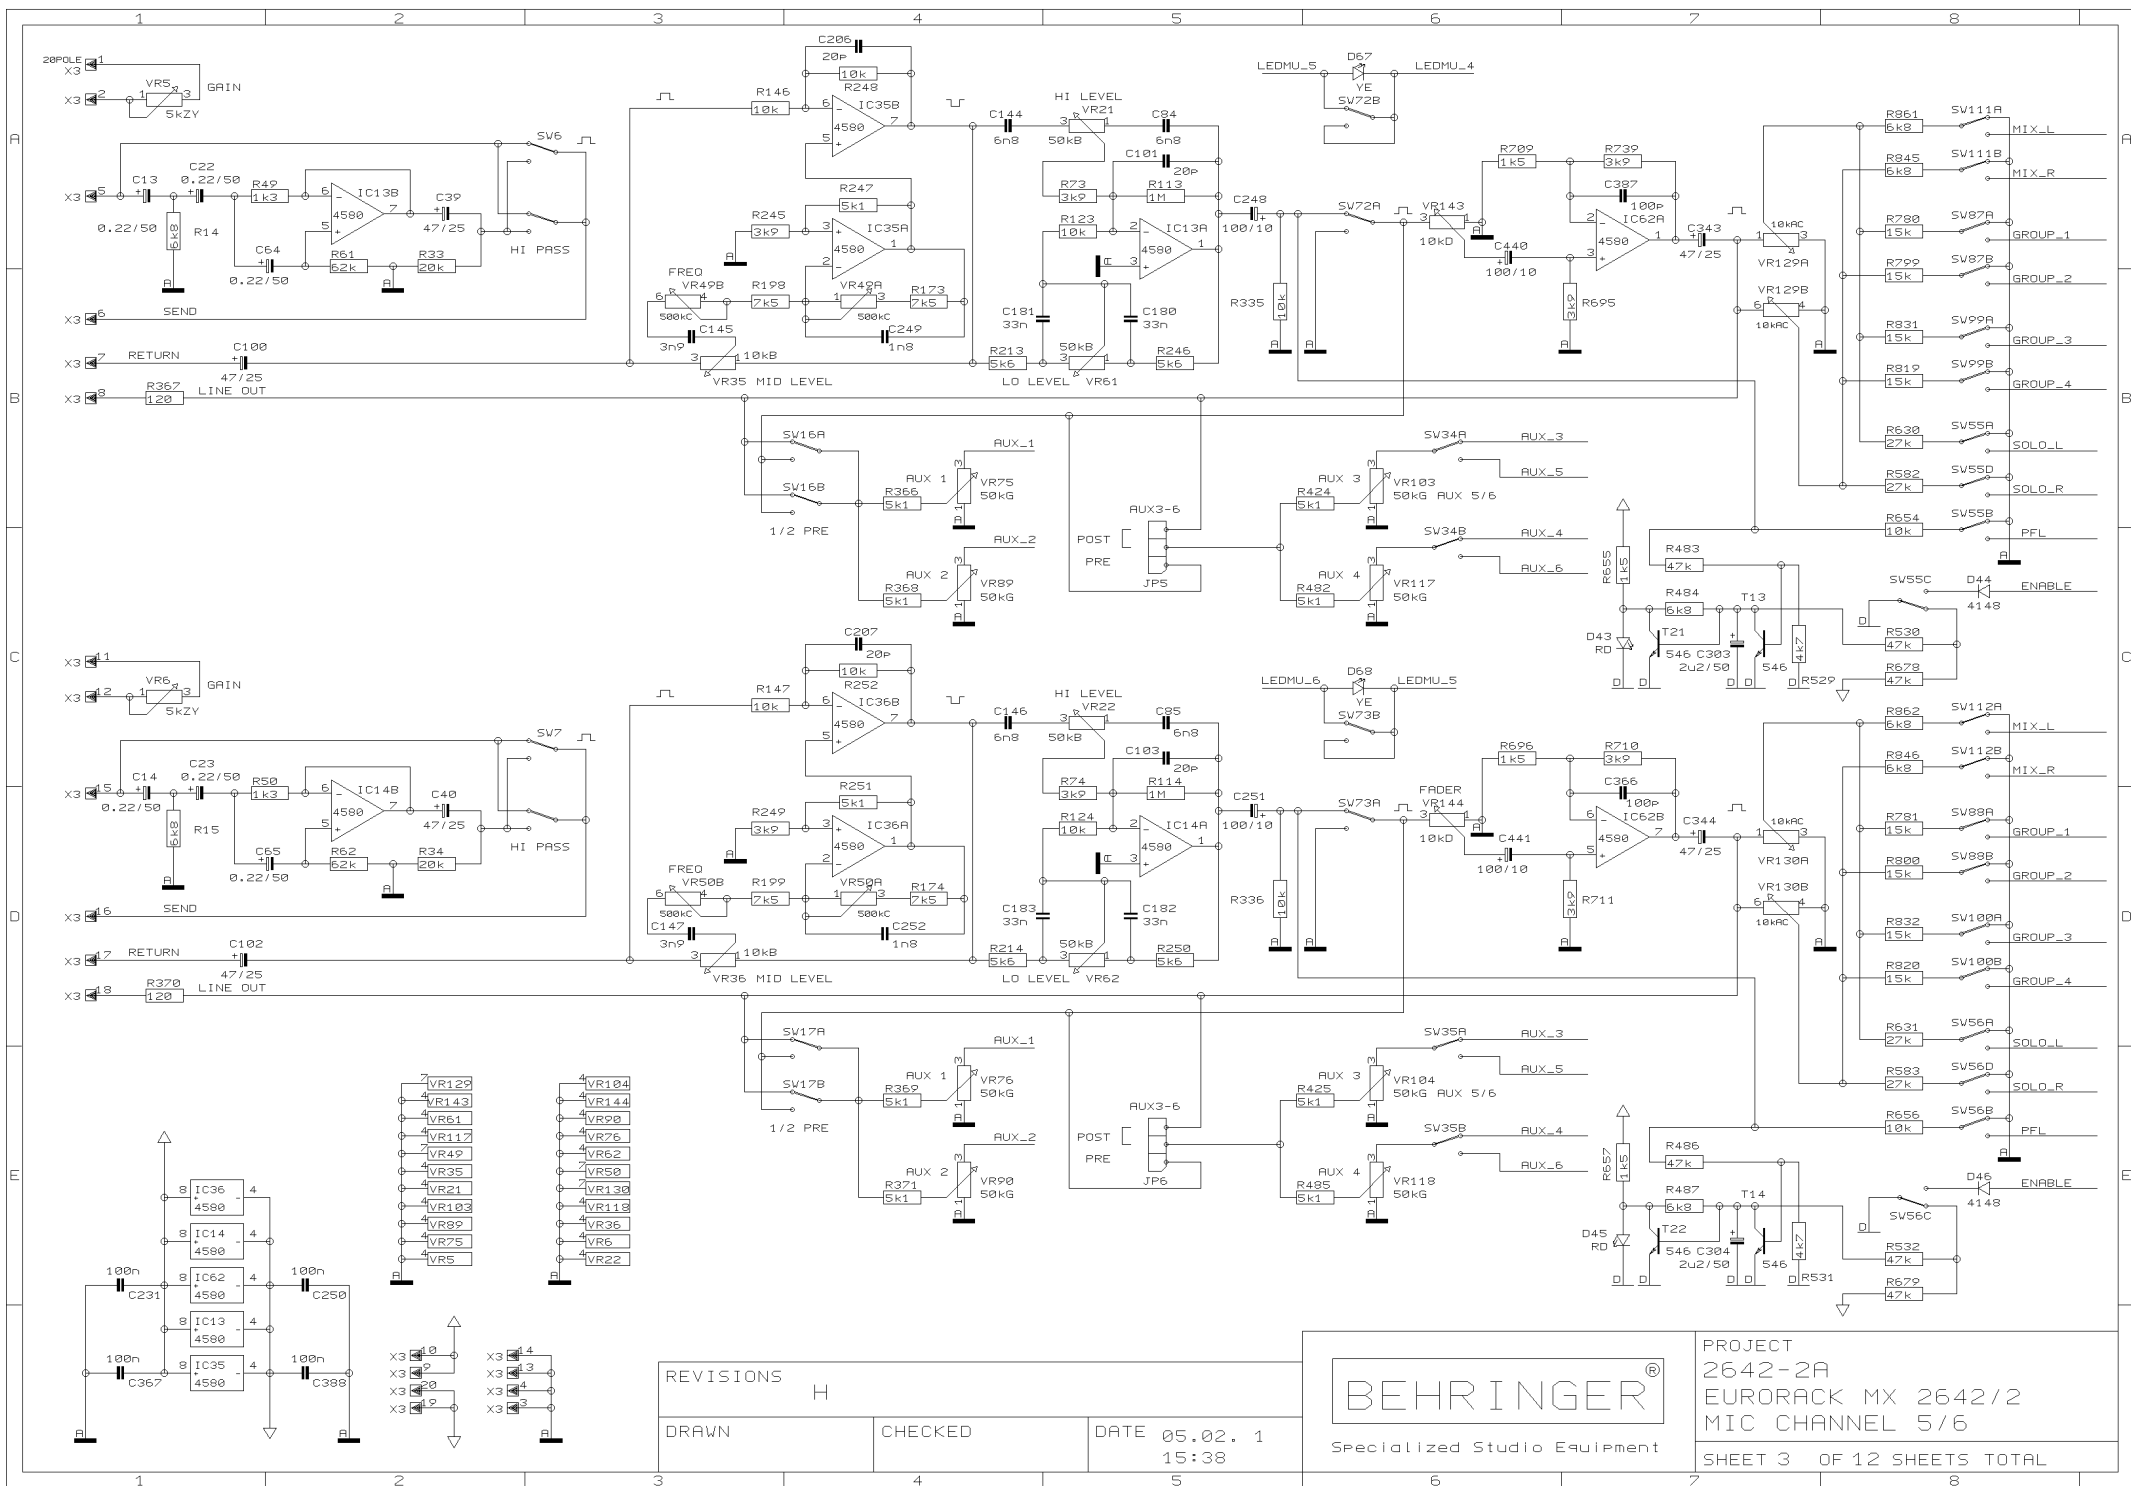

REVISIONS

DRAWN

CHECKED

DATE 05.02. 1
15:38

PROJECT
2642-2A
EURORACK MX 2642/2
MIC CHANNEL 3/4
SHEET 2 OF 12 SHEETS TOTAL

REVISIONS	
H	
DRAWN	CHECKED
DATE 05.02. 1 15:38	

PROJECT
2642-2A
EURORACK MX 2642/2
MIC CHANNEL 5/6
SHEET 3 OF 12 SHEETS TOTAL

REVISIONS

H

DRAWN

CHECKED

DATE 05.02. 1
15:38

PROJECT
2642-2A
EURORACK MX 2642/2
STEREO CHANNEL 13/14
SHEET 7 OF 12 SHEETS TOTAL

REVISIONS

H

DRAWN

CHECKED

DATE 05.02. 1
15:38

PROJECT
2642-2A
EURORACK MX 2642/2
STEREO CHANNEL 15/16
SHEET 8 OF 12 SHEETS TOTAL

REVISIONS

DRAWN

CHECKED

DATE 05.02. 1
15:38

PROJECT
2642-2A
EURORACK MX 2642/2
AUX SENDS & SUB OUTS
SHEET 9 OF 12 SHEETS TOTAL

REVISIONS H

DRAWN

CHECKED

DATE 05.02. 1
15:39

PROJECT
2642-2A
EURORACK MX 2642/2
AUX RETURNS
SHEET 10 OF 12 SHEETS TOTAL

REVISIONS H