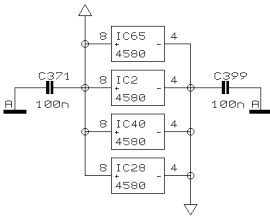

REVISIONS		
H		
DRAWN	CHECKED	DATE 05.02. 1 15:38

PROJECT
2642-2A
EURORACK MX 2642/2
STEREO CHANNEL 11/12
SHEET 6 OF 12 SHEETS TOTAL