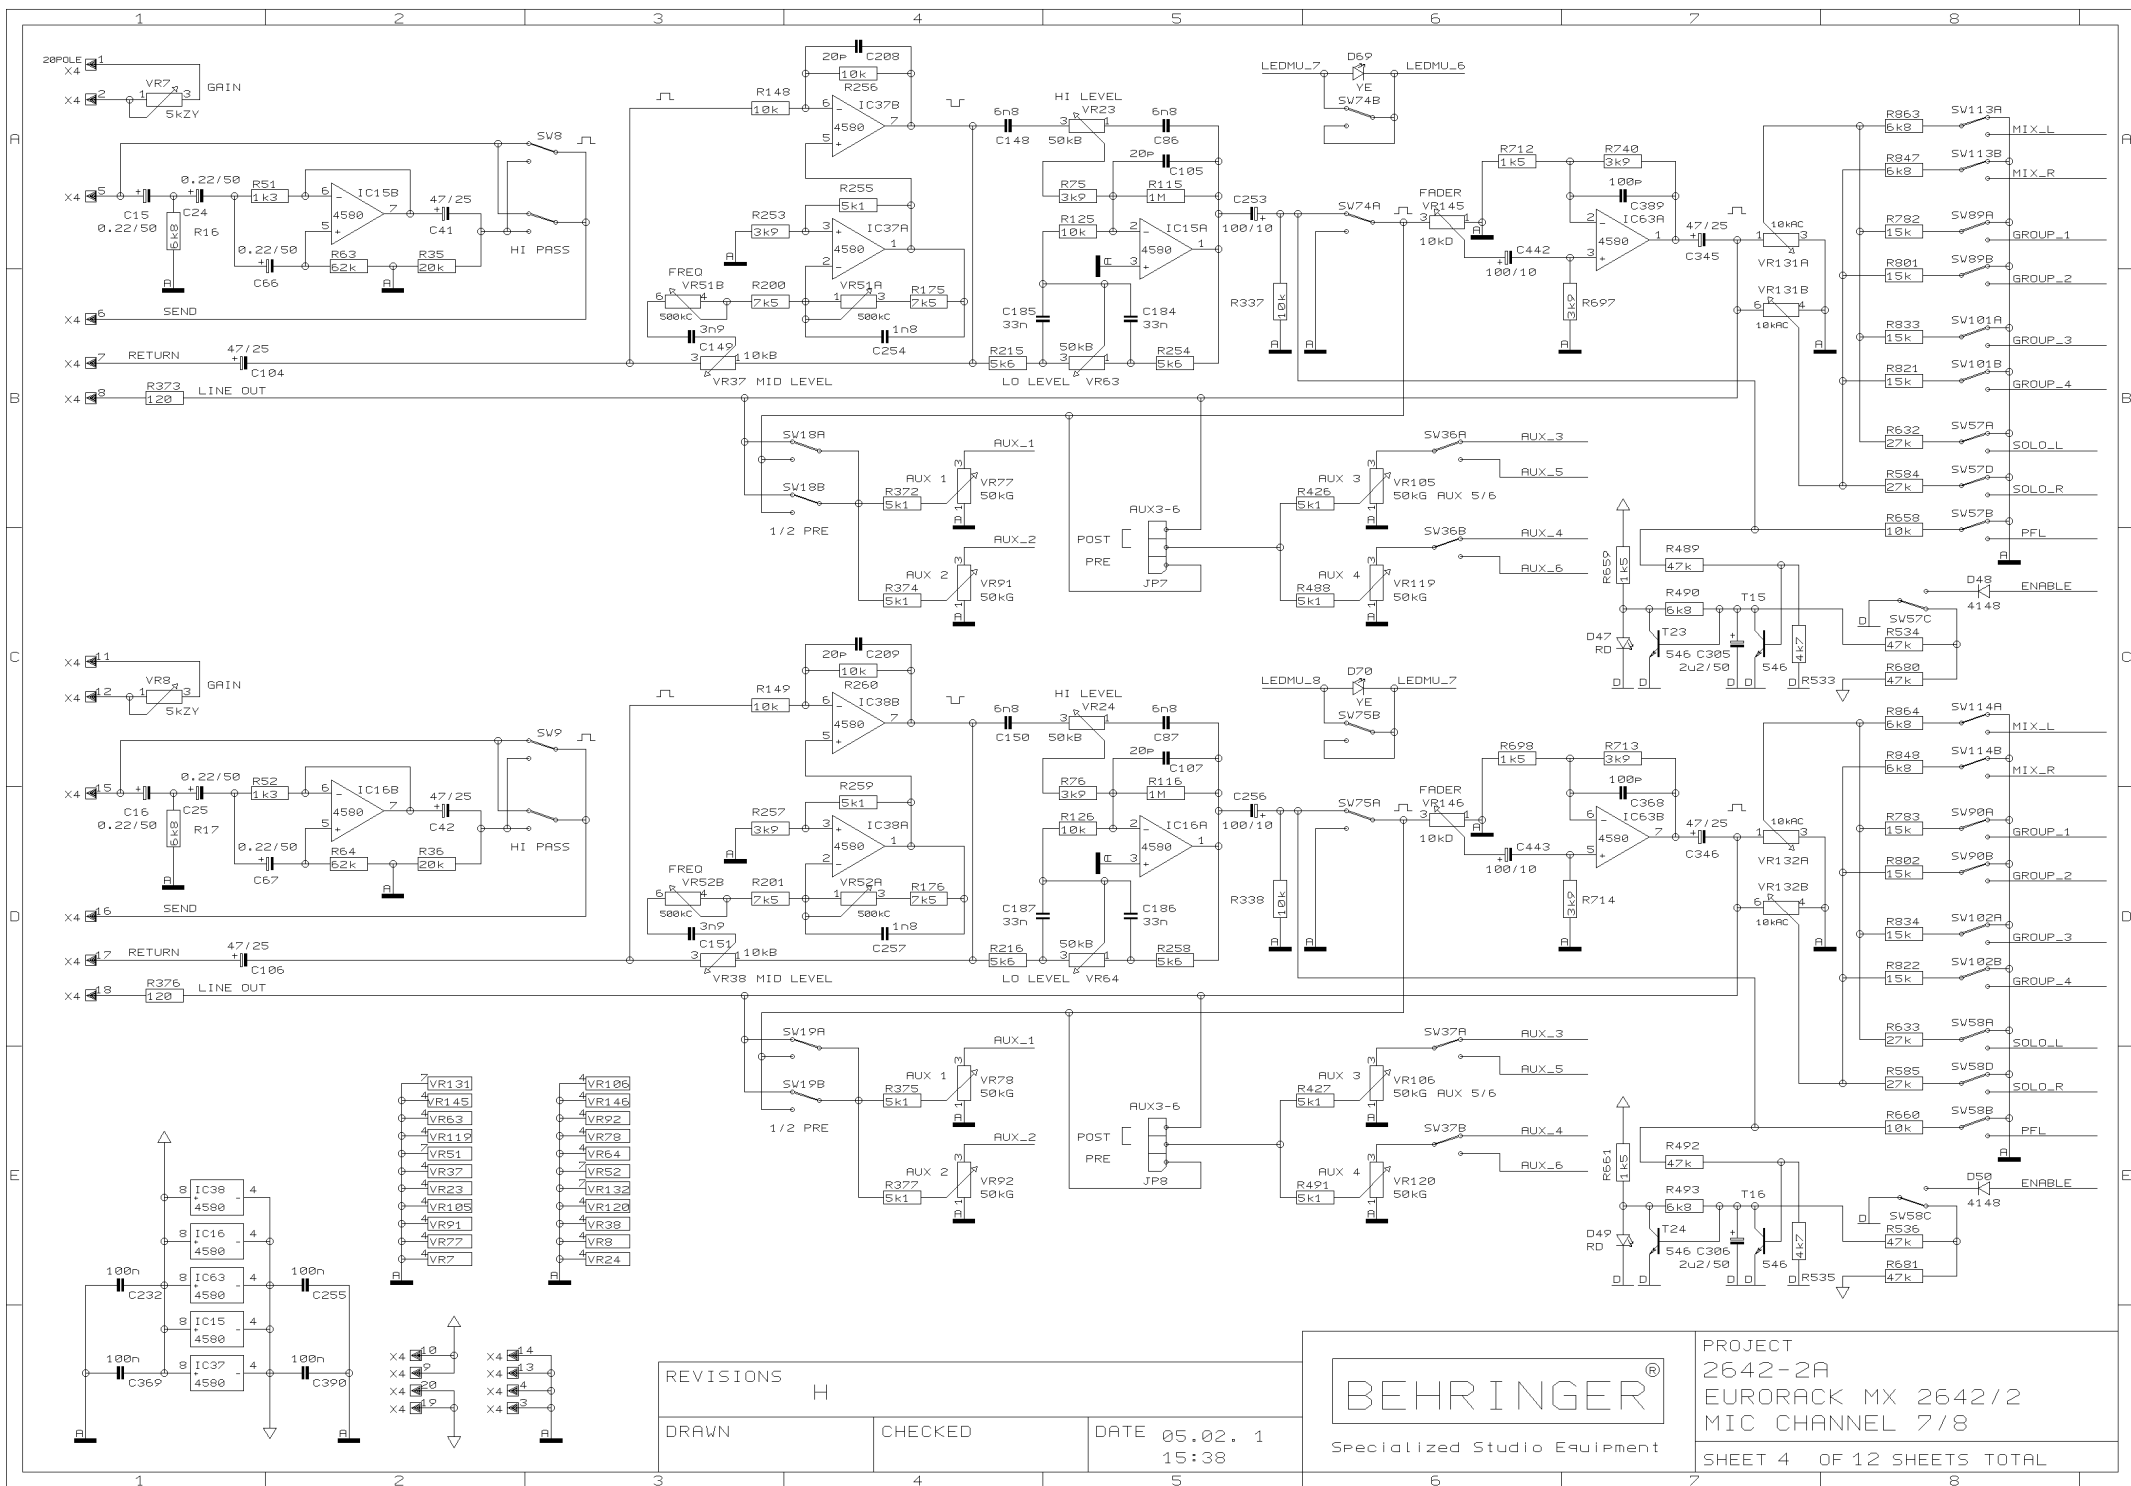

REVISIONS

DRAWN

CHECKED

DATE 05.02. 1
15:38

PROJECT
2642-2A
EURORACK MX 2642/2
MIC CHANNEL 3/4
SHEET 2 OF 12 SHEETS TOTAL

REVISIONS	
H	
DRAWN	CHECKED
DATE 05.02. 1 15:38	

PROJECT
2642-2A
EURORACK MX 2642/2
MIC CHANNEL 5/6
SHEET 3 OF 12 SHEETS TOTAL

REVISIONS

H

DRAWN

CHECKED

DATE 05.02. 1
15:38

PROJECT
2642-2A
EURORACK MX 2642/2
STEREO CHANNEL 13/14
SHEET 7 OF 12 SHEETS TOTAL

REVISIONS

H

DRAWN

CHECKED

DATE 05.02. 1
15:38

PROJECT
2642-2A
EURORACK MX 2642/2
STEREO CHANNEL 15/16
SHEET 8 OF 12 SHEETS TOTAL

REVISIONS

DRAWN

CHECKED

DATE 05.02. 1
15:38

PROJECT
2642-2A
EURORACK MX 2642/2
AUX SENDS & SUB OUTS
SHEET 9 OF 12 SHEETS TOTAL

REVISIONS H

DRAWN

CHECKED

DATE 05.02. 1
15:39

PROJECT
2642-2A
EURORACK MX 2642/2
AUX RETURNS
SHEET 10 OF 12 SHEETS TOTAL

REVISIONS H