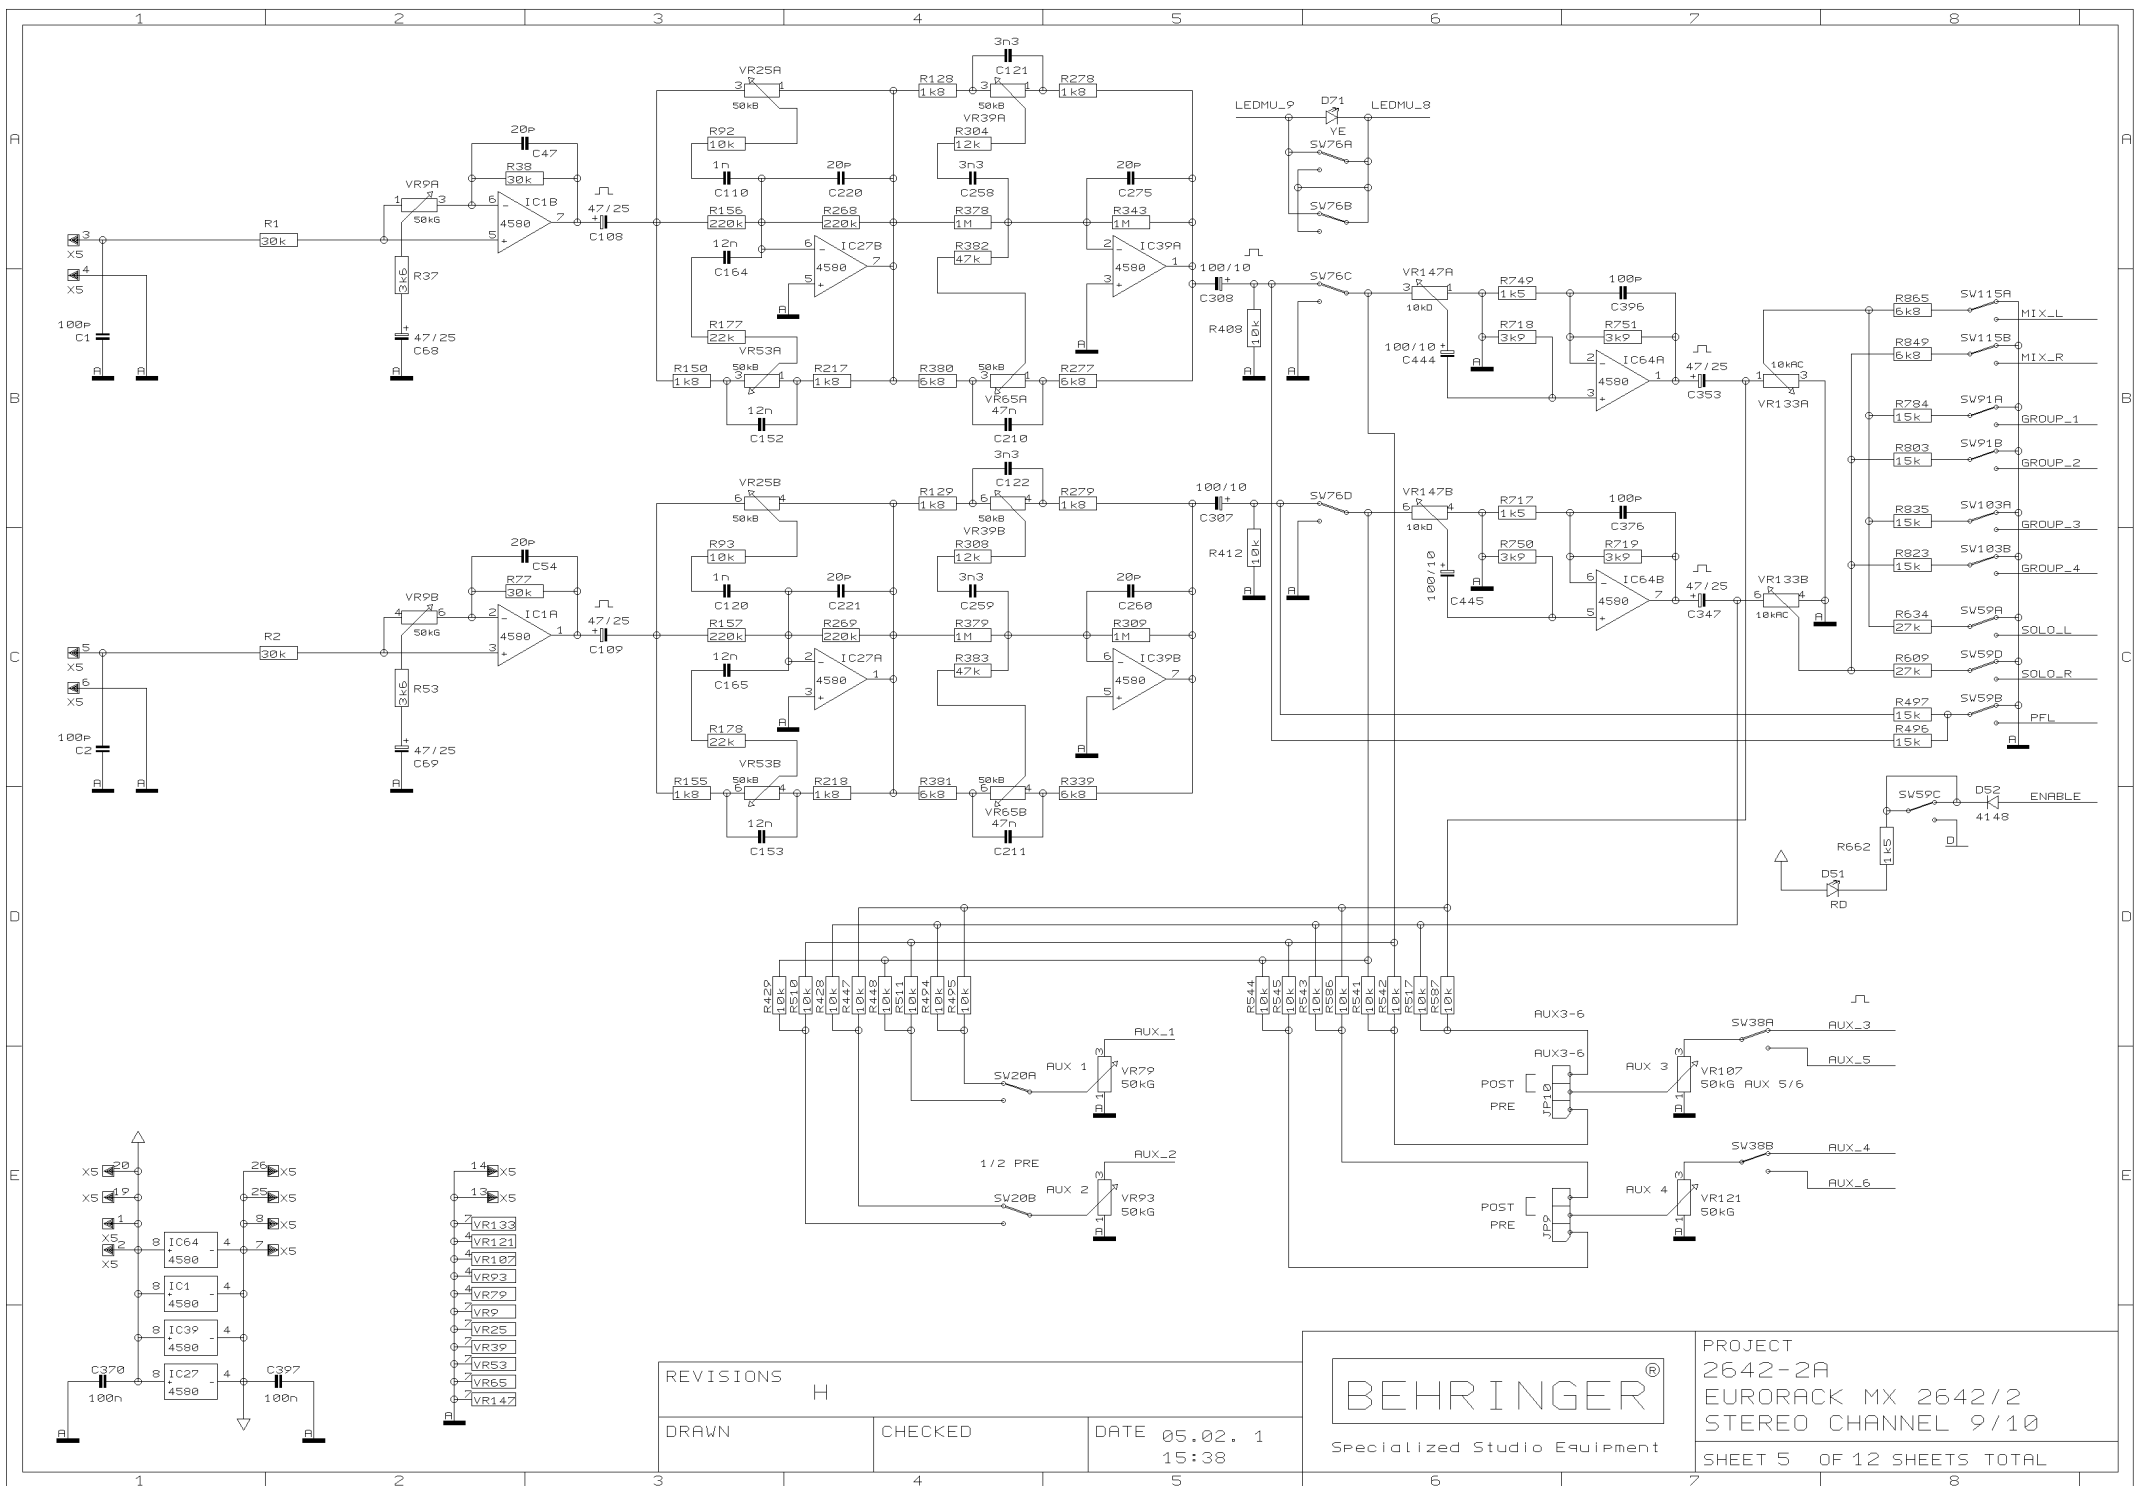

REVISIONS

DRAWN

CHECKED

DATE 05.02. 1
15:38

PROJECT
2642-2A
EURORACK MX 2642/2
MIC CHANNEL 3/4
SHEET 2 OF 12 SHEETS TOTAL

REVISIONS	
H	
DRAWN	CHECKED
DATE 05.02. 1 15:38	

PROJECT
2642-2A
EURORACK MX 2642/2
MIC CHANNEL 5/6
SHEET 3 OF 12 SHEETS TOTAL

REVISIONS	H	
DRAWN	CHECKED	DATE 05.02. 1 15:38

PROJECT
2642-2A
EURORACK MX 2642/2
MIC CHANNEL 7/8
SHEET 4 OF 12 SHEETS TOTAL

REVISIONS

H

DRAWN

CHECKED

DATE 05.02. 1
15:38

Specialized Studio Equipment

DRAWN

CHECKED

DATE 05.02. 1
15:38

PROJECT
2642-2A
EURORACK MX 2642/2
STEREO CHANNEL 15/16
SHEET 8 OF 12 SHEETS TOTAL

REVISIONS

DRAWN

CHECKED

DATE 05.02. 1
15:38