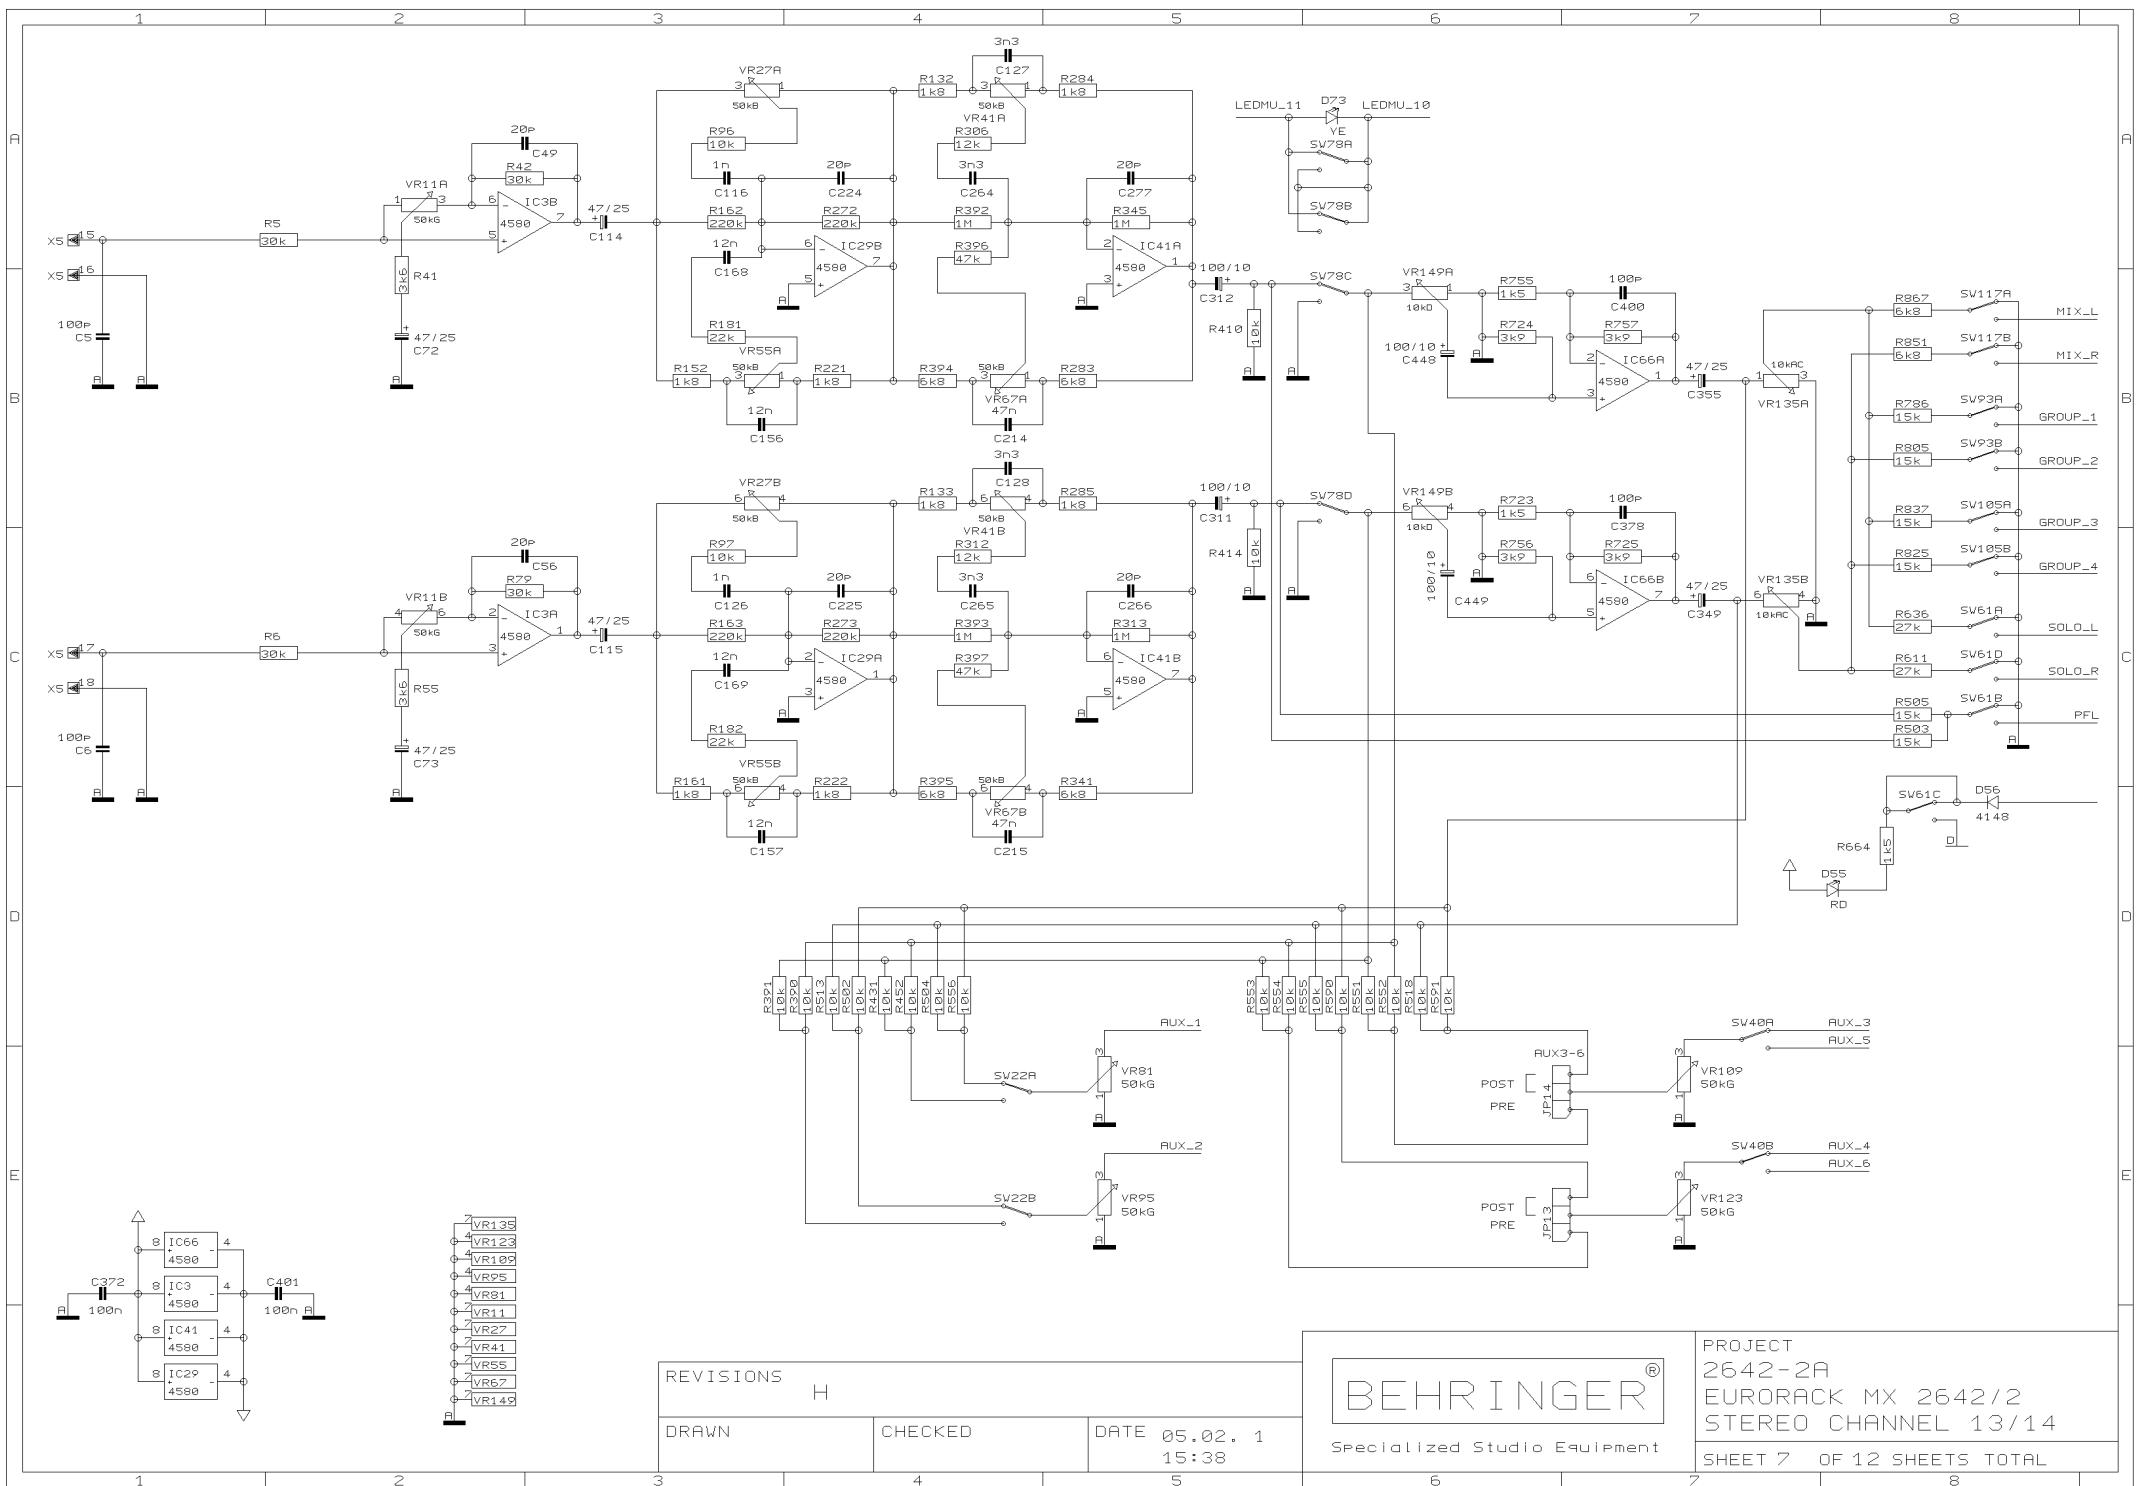

REVISIONS

H

DRAWN

CHECKED

DATE 05.02. 1
15:38

PROJECT
2642-2A
EURORACK MX 2642/2
STEREO CHANNEL 13/14
SHEET 7 OF 12 SHEETS TOTAL