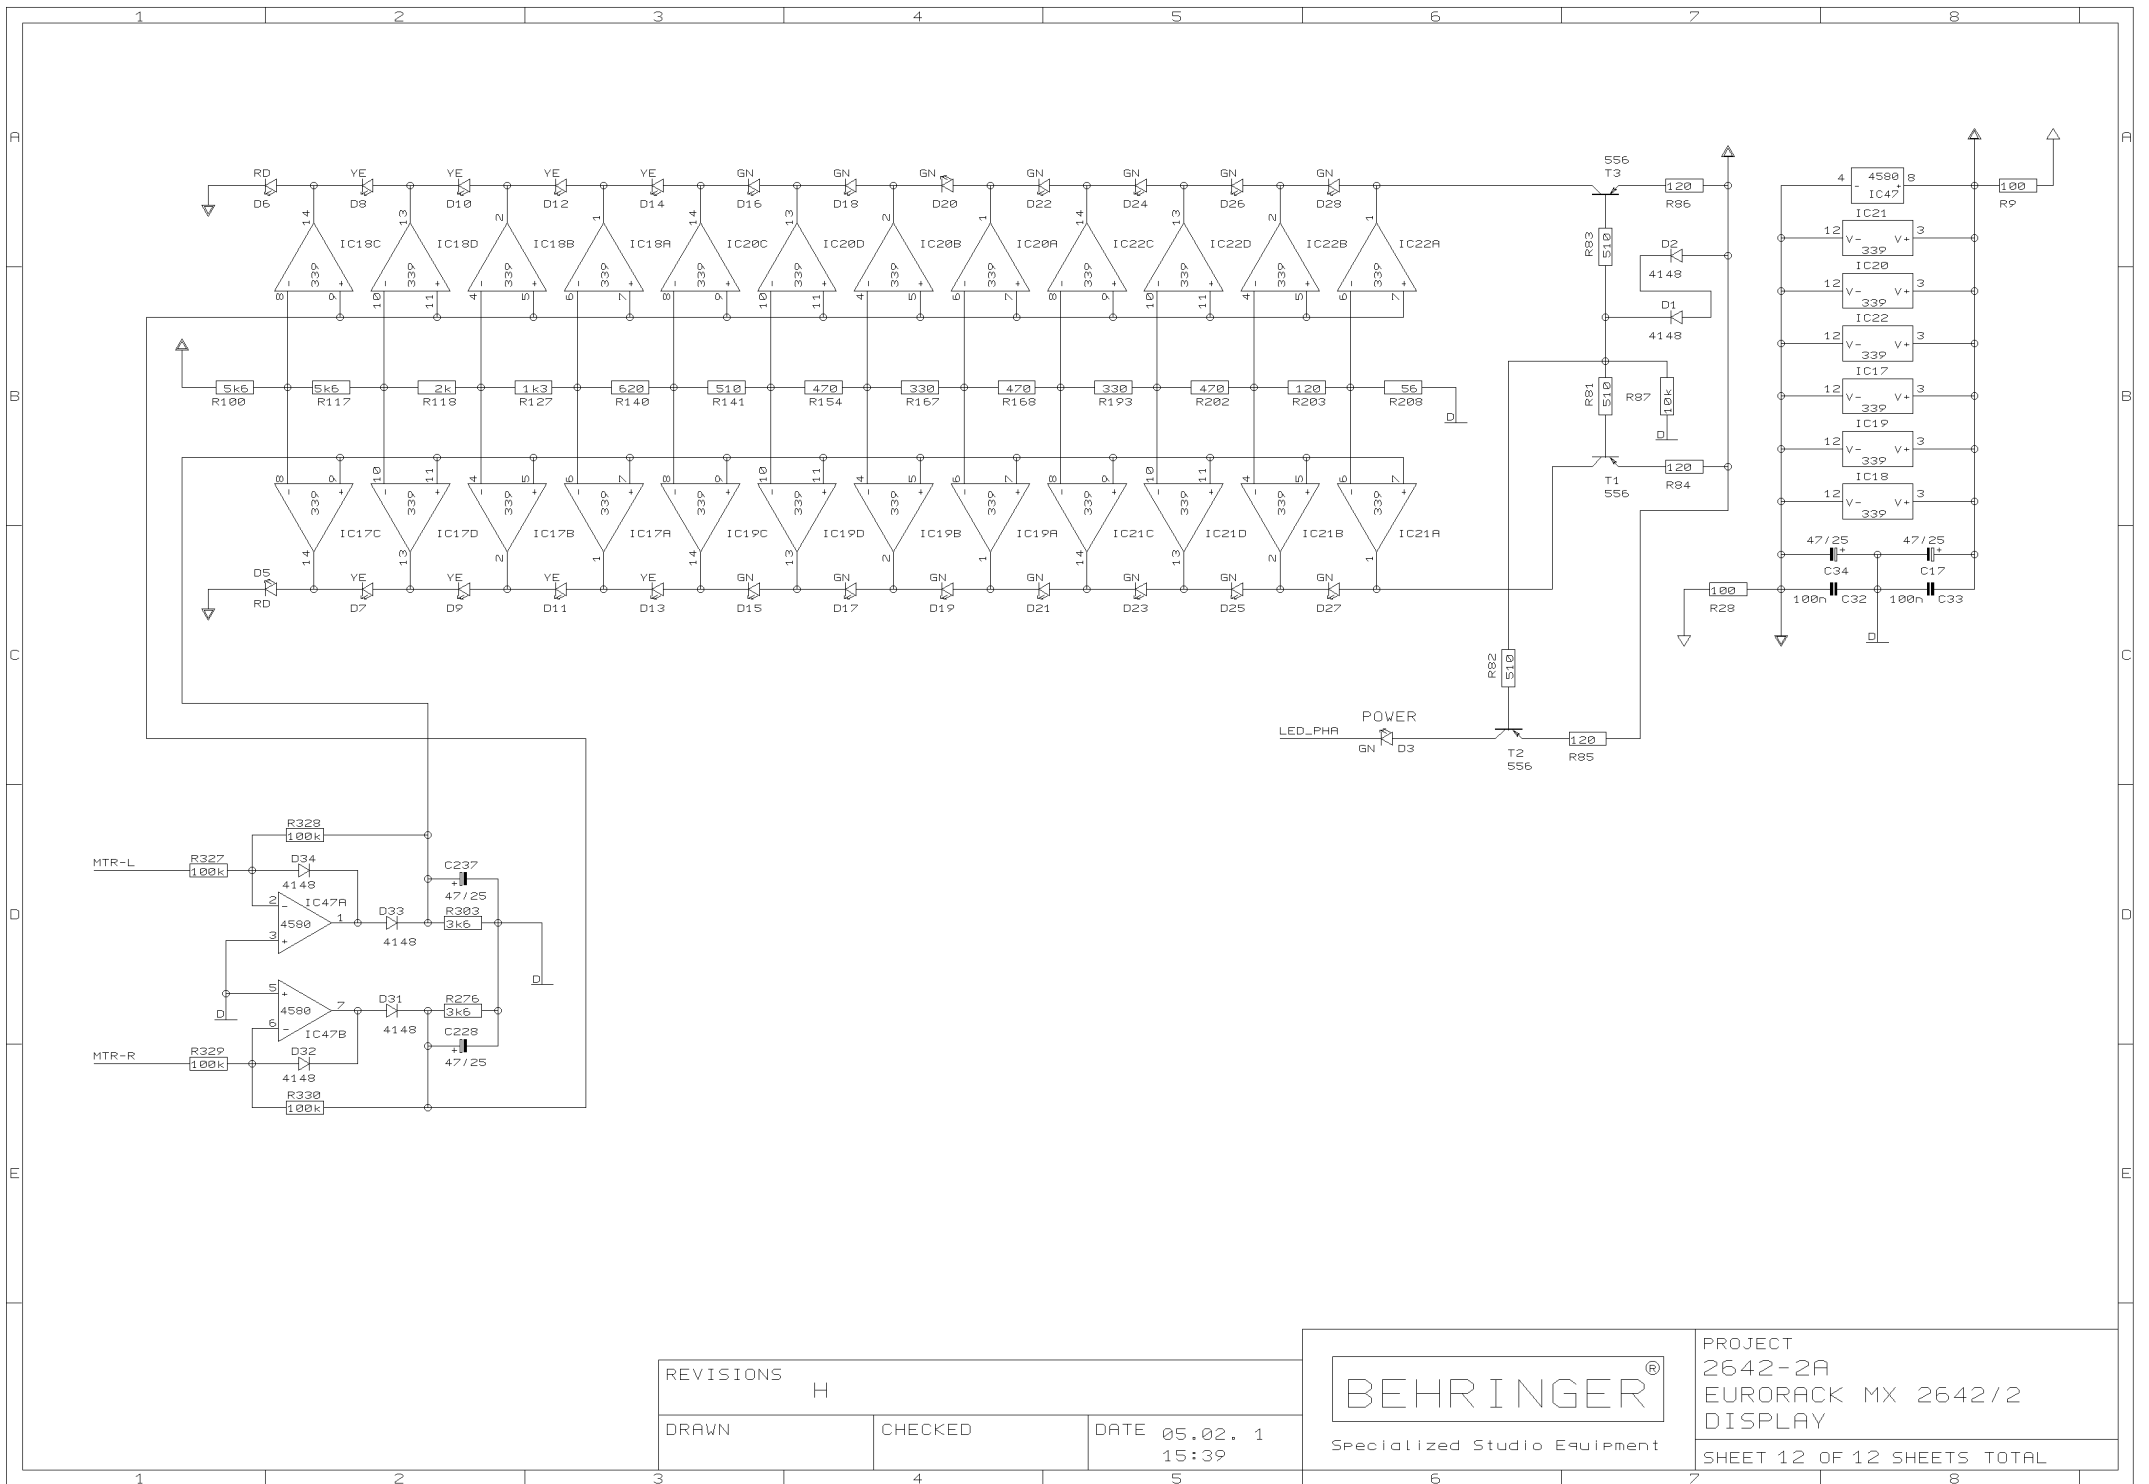

PROJECT
2642-2A
EURORACK MX 2642/2
AUX SENDS & SUB OUTS
SHEET 9 OF 12 SHEETS TOTAL

REVISIONS H

DRAWN

CHECKED

DATE 05.02. 1
15:39

PROJECT
2642-2A
EURORACK MX 2642/2
AUX RETURNS
SHEET 10 OF 12 SHEETS TOTAL

REVISIONS H

DRAWN

CHECKED

DATE 05.02. 1
15:39

PROJECT
2642-2A
EURORACK MX 2642/2
2TR/SOLO/HEADPHONE
SHEET 11 OF 12 SHEETS TOTAL

REVISIONS

H

DRAWN

CHECKED