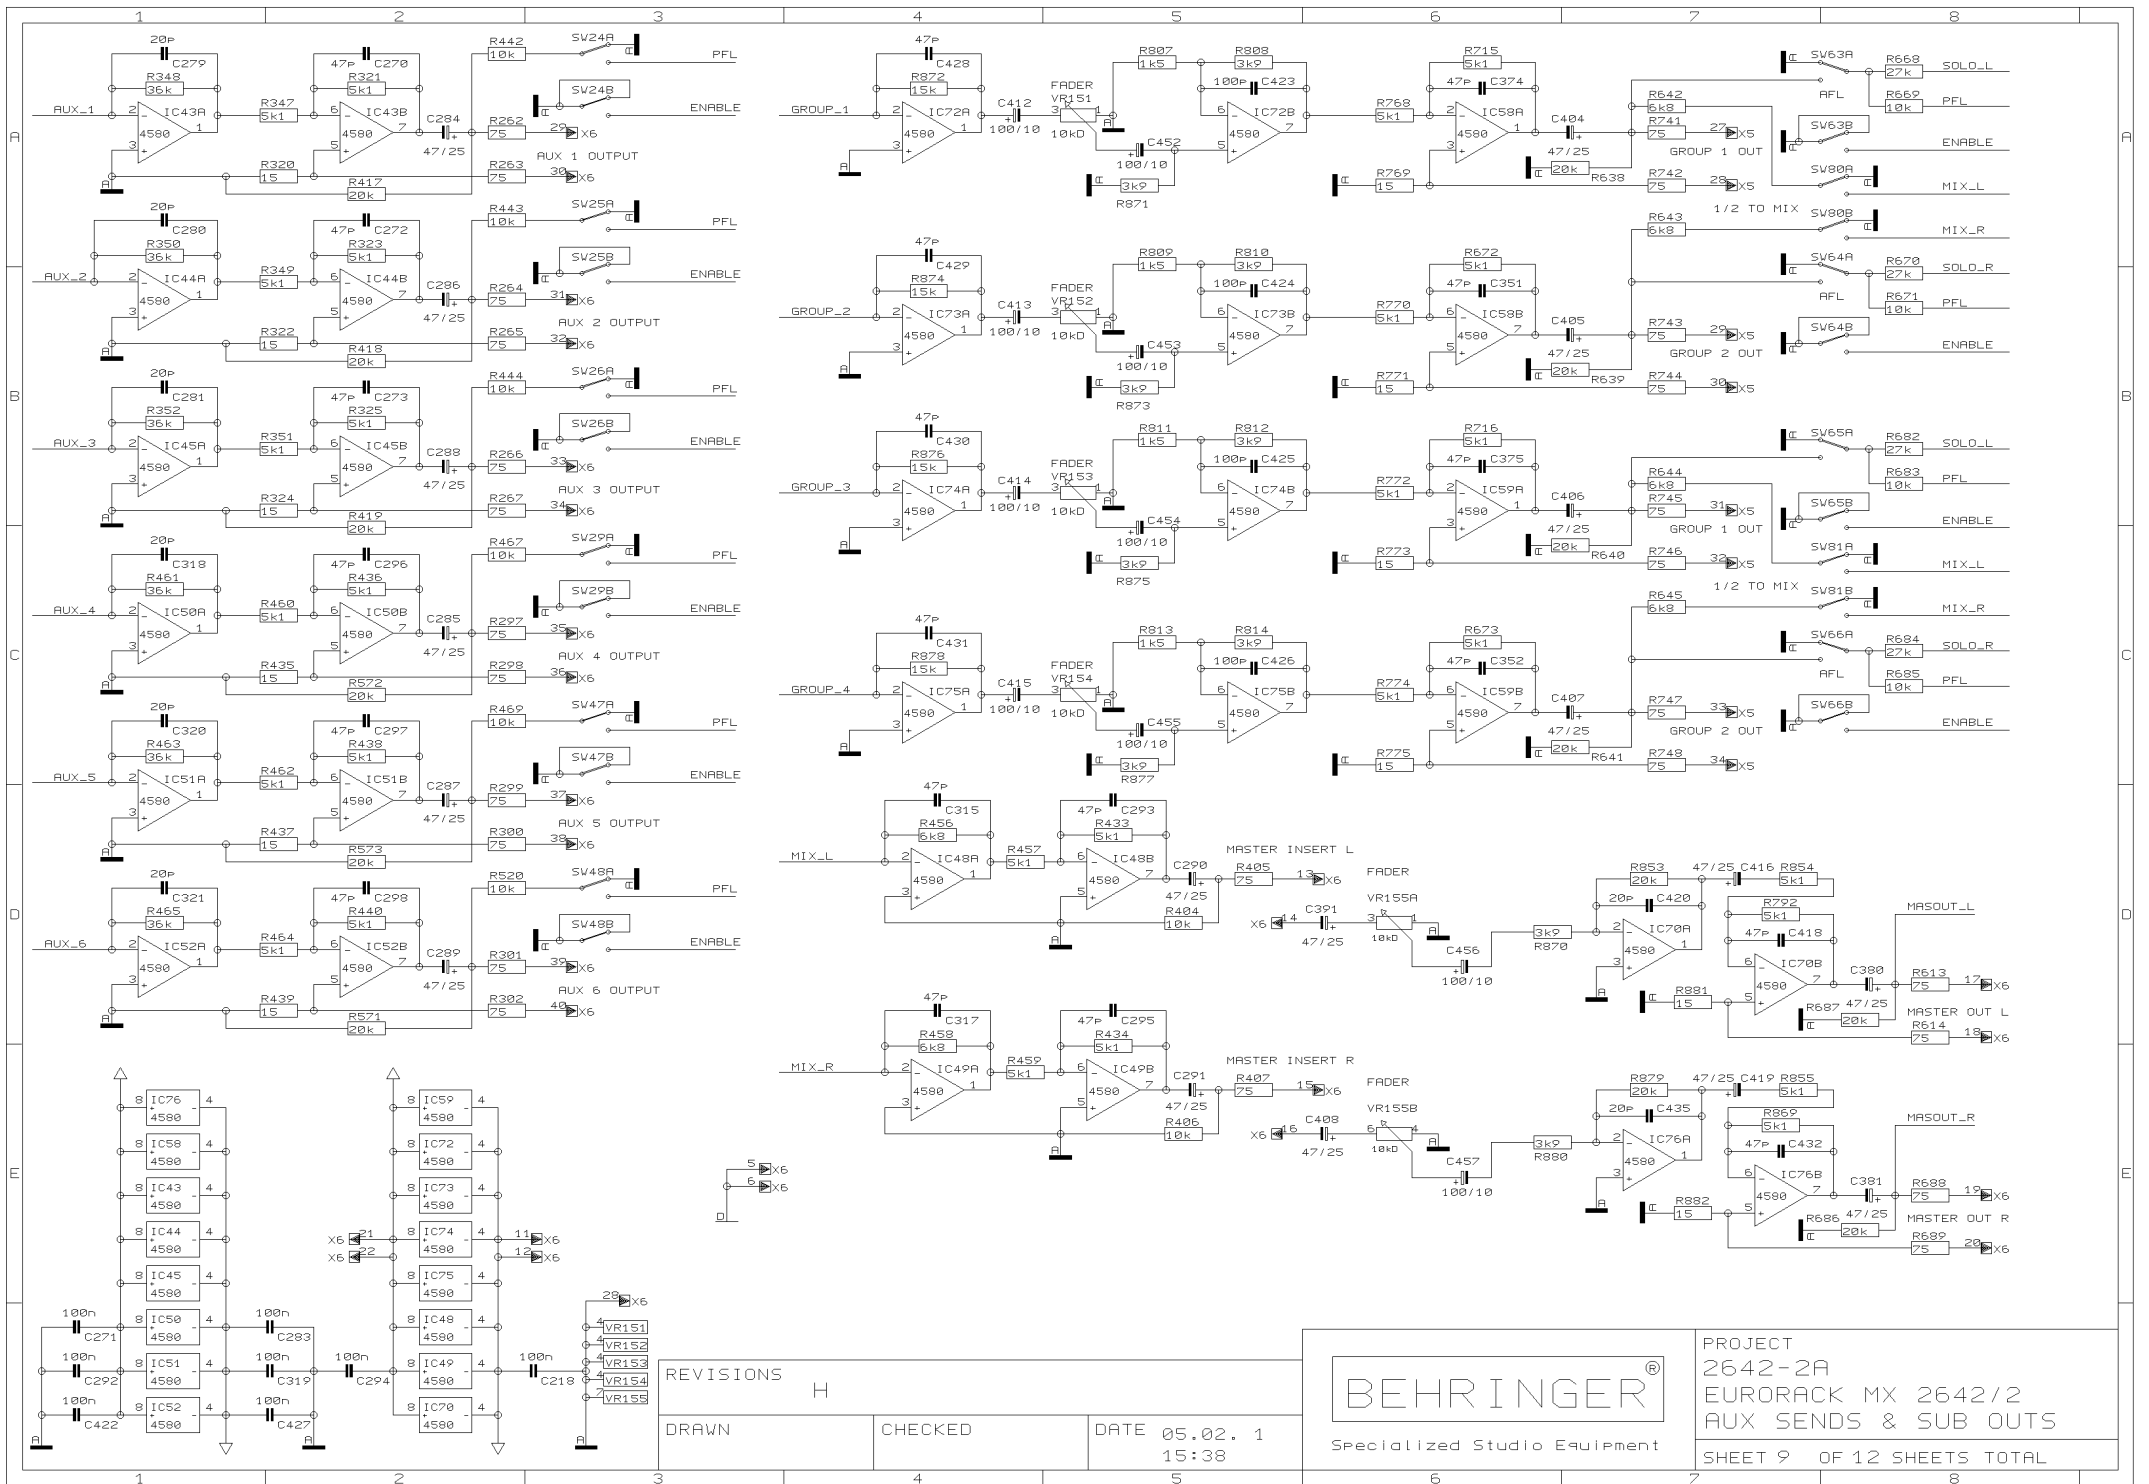

REVISIONS

H

DRAWN

CHECKED

DATE 05.02. 1
15:38

PROJECT
2642-2A
EURORACK MX 2642/2
STEREO CHANNEL 13/14
SHEET 7 OF 12 SHEETS TOTAL

REVISIONS

H

DRAWN

CHECKED

DATE 05.02. 1
15:38

PROJECT
2642-2A
EURORACK MX 2642/2
STEREO CHANNEL 15/16
SHEET 8 OF 12 SHEETS TOTAL

REVISIONS

DRAWN

CHECKED

DATE 05.02. 1
15:38

PROJECT
2642-2A
EURORACK MX 2642/2
AUX SENDS & SUB OUTS
SHEET 9 OF 12 SHEETS TOTAL

REVISIONS H

DRAWN

CHECKED

DATE 05.02. 1
15:39

PROJECT
2642-2A
EURORACK MX 2642/2
AUX RETURNS
SHEET 10 OF 12 SHEETS TOTAL

REVISIONS H

DRAWN

CHECKED

DATE 05.02. 1
15:39

PROJECT
2642-2A
EURORACK MX 2642/2
2TR/SOLO/HEADPHONE
SHEET 11 OF 12 SHEETS TOTAL

REVISIONS

H

DRAWN

CHECKED