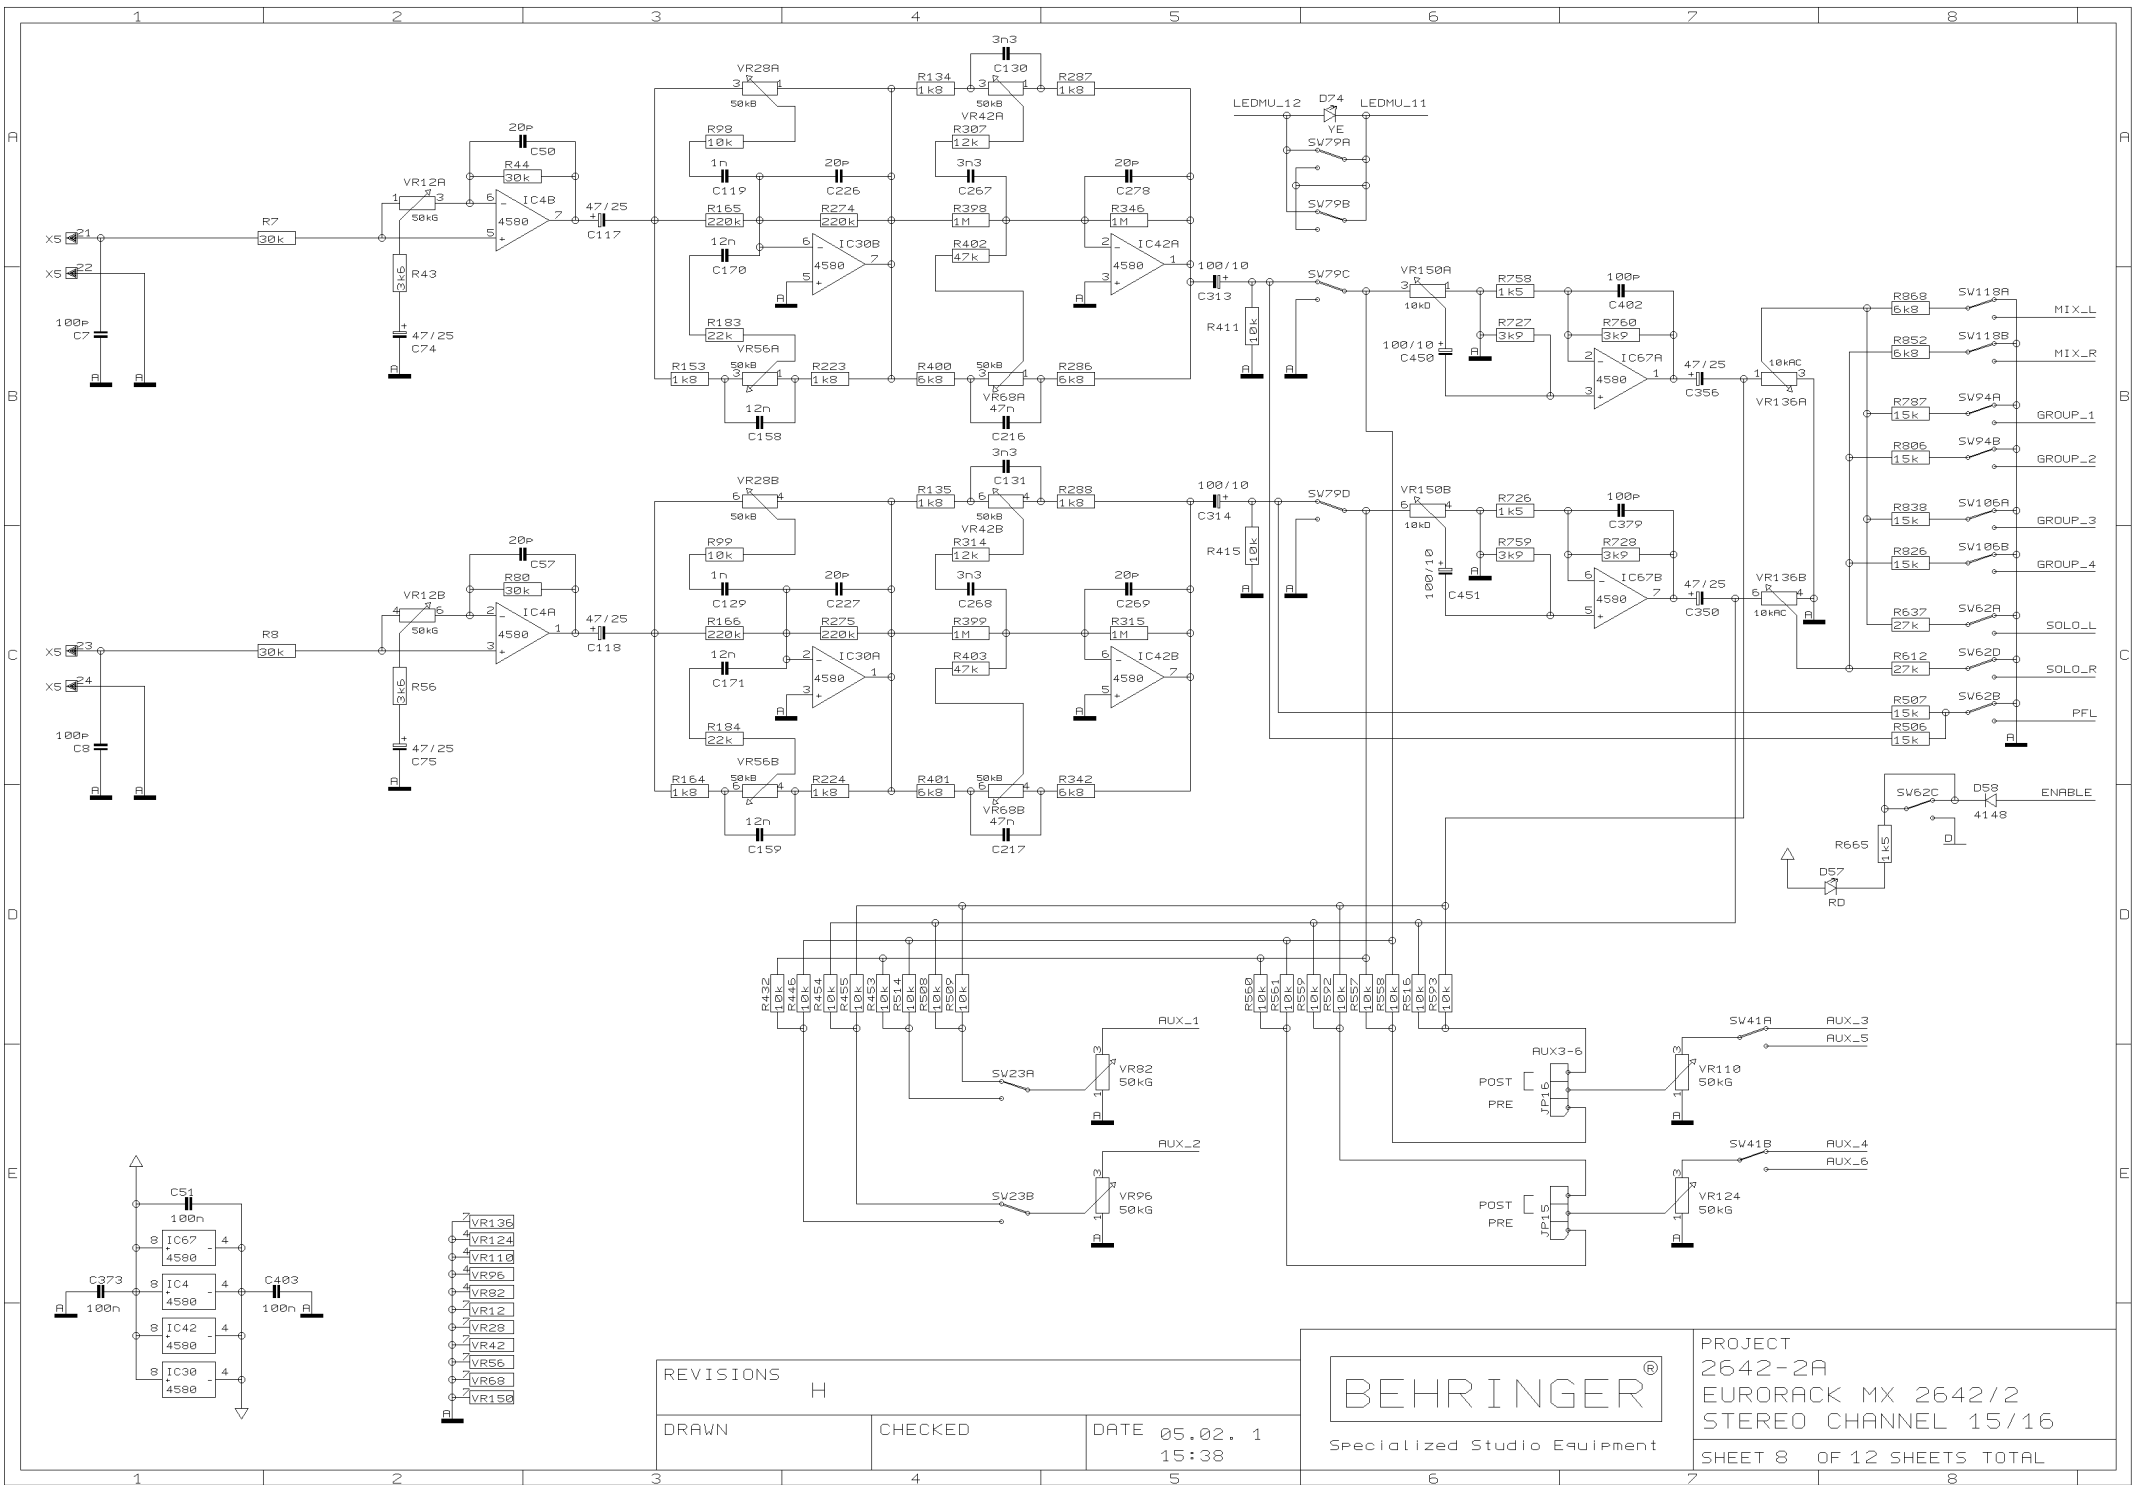

REVISIONS

H

DRAWN

CHECKED

DATE 05.02. 1
15:38

PROJECT
2642-2A
EURORACK MX 2642/2
STEREO CHANNEL 13/14
SHEET 7 OF 12 SHEETS TOTAL

REVISIONS

H

DRAWN

CHECKED

DATE 05.02. 1
15:38

PROJECT
2642-2A
EURORACK MX 2642/2
STEREO CHANNEL 15/16
SHEET 8 OF 12 SHEETS TOTAL

REVISIONS

DRAWN

CHECKED

DATE 05.02. 1
15:38