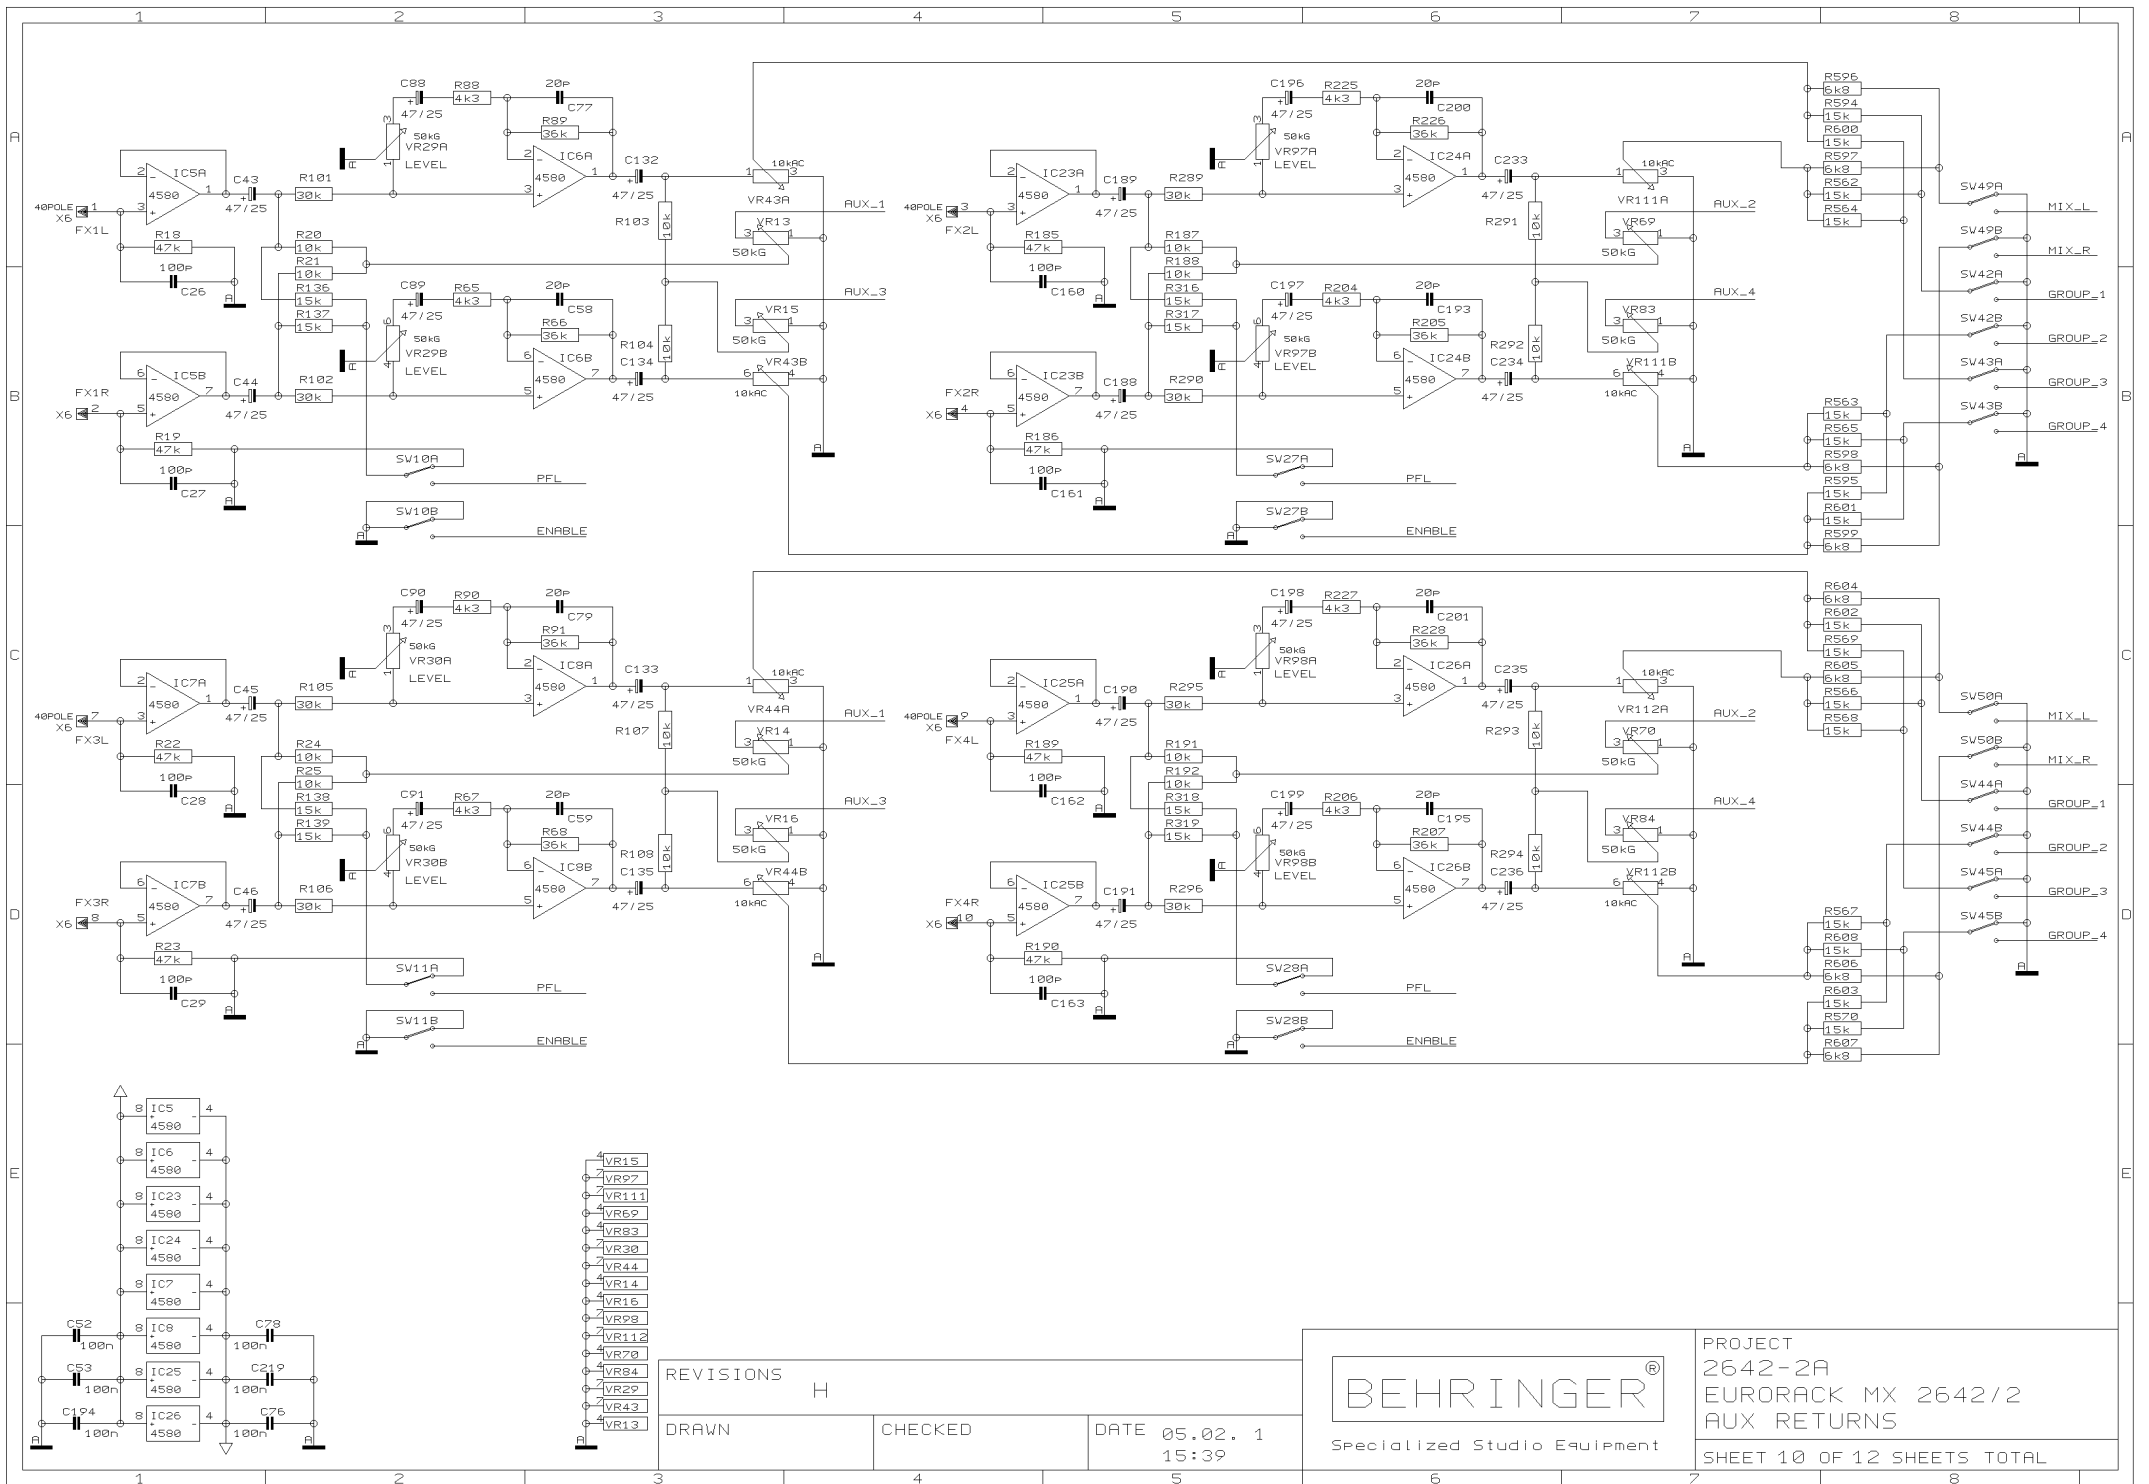

DRAWN

CHECKED

DATE 05.02. 1
15:38

PROJECT
2642-2A
EURORACK MX 2642/2
STEREO CHANNEL 15/16
SHEET 8 OF 12 SHEETS TOTAL

REVISIONS

DRAWN

CHECKED

DATE 05.02. 1
15:38

PROJECT
2642-2A
EURORACK MX 2642/2
AUX SENDS & SUB OUTS
SHEET 9 OF 12 SHEETS TOTAL

REVISIONS H

DRAWN

CHECKED

DATE 05.02. 1
15:39

PROJECT
2642-2A
EURORACK MX 2642/2
AUX RETURNS
SHEET 10 OF 12 SHEETS TOTAL

REVISIONS H

DRAWN

CHECKED

DATE 05.02. 1
15:39

PROJECT
2642-2A
EURORACK MX 2642/2
2TR/SOLO/HEADPHONE
SHEET 11 OF 12 SHEETS TOTAL

REVISIONS

H

DRAWN

CHECKED