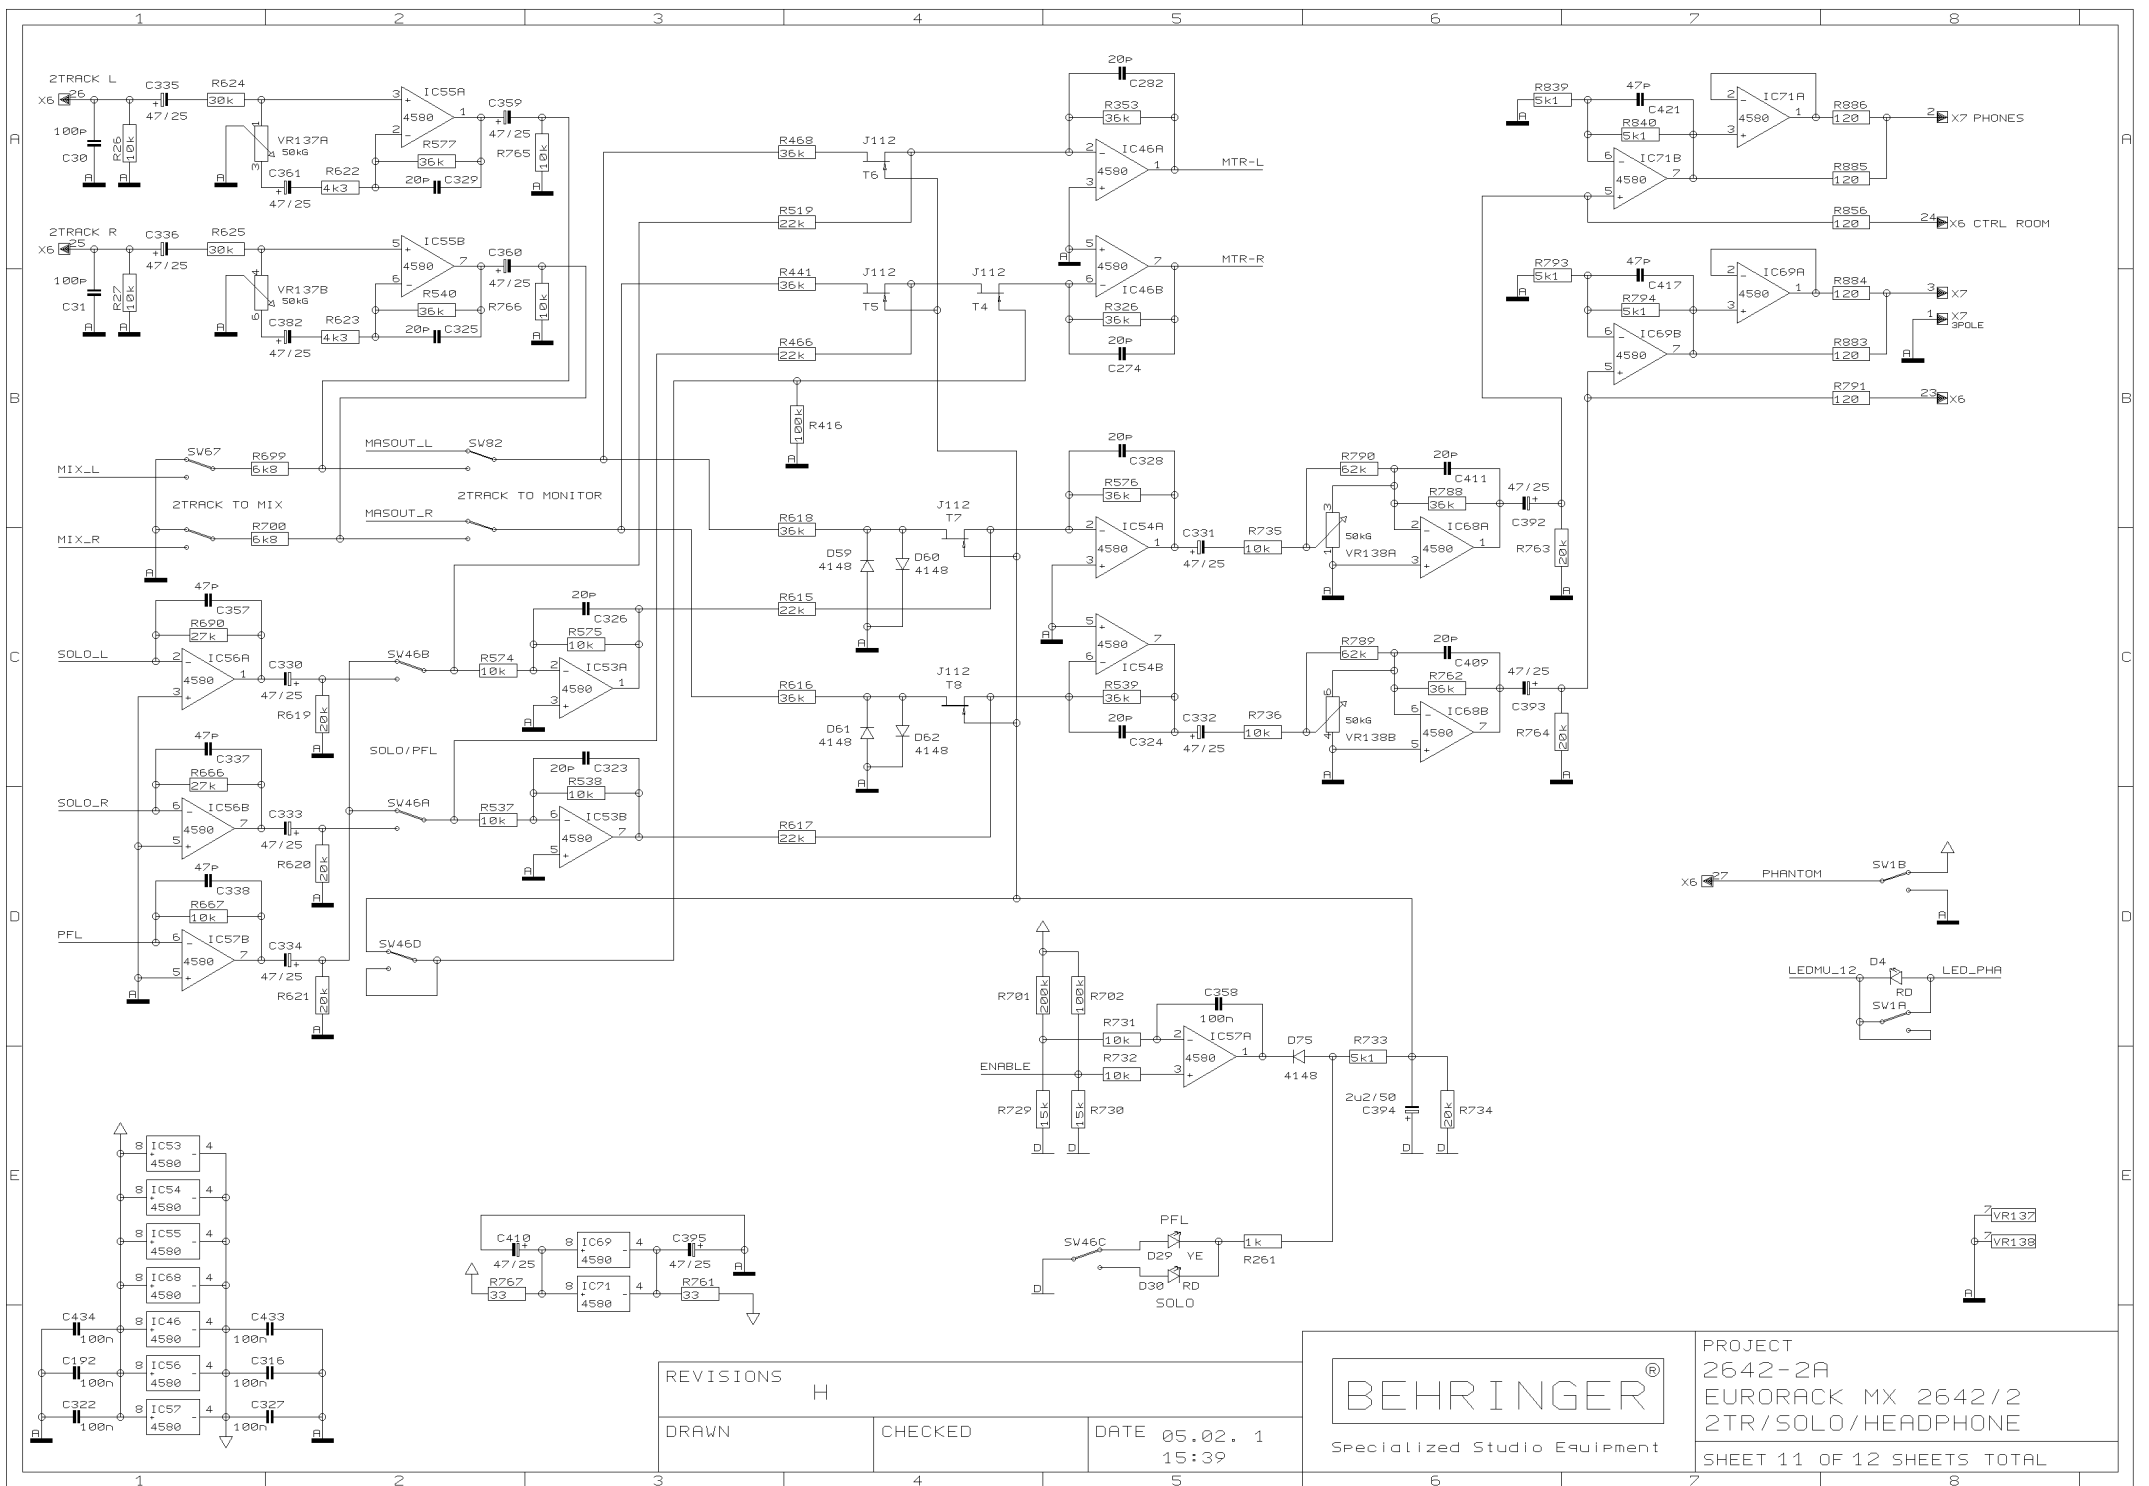

PROJECT
2642-2A
EURORACK MX 2642/2
AUX SENDS & SUB OUTS
SHEET 9 OF 12 SHEETS TOTAL

REVISIONS H

DRAWN

CHECKED

DATE 05.02. 1
15:39

PROJECT
2642-2A
EURORACK MX 2642/2
AUX RETURNS
SHEET 10 OF 12 SHEETS TOTAL

REVISIONS H

DRAWN

CHECKED

DATE 05.02. 1
15:39

PROJECT
2642-2A
EURORACK MX 2642/2
2TR/SOLO/HEADPHONE
SHEET 11 OF 12 SHEETS TOTAL

REVISIONS

H

DRAWN

CHECKED