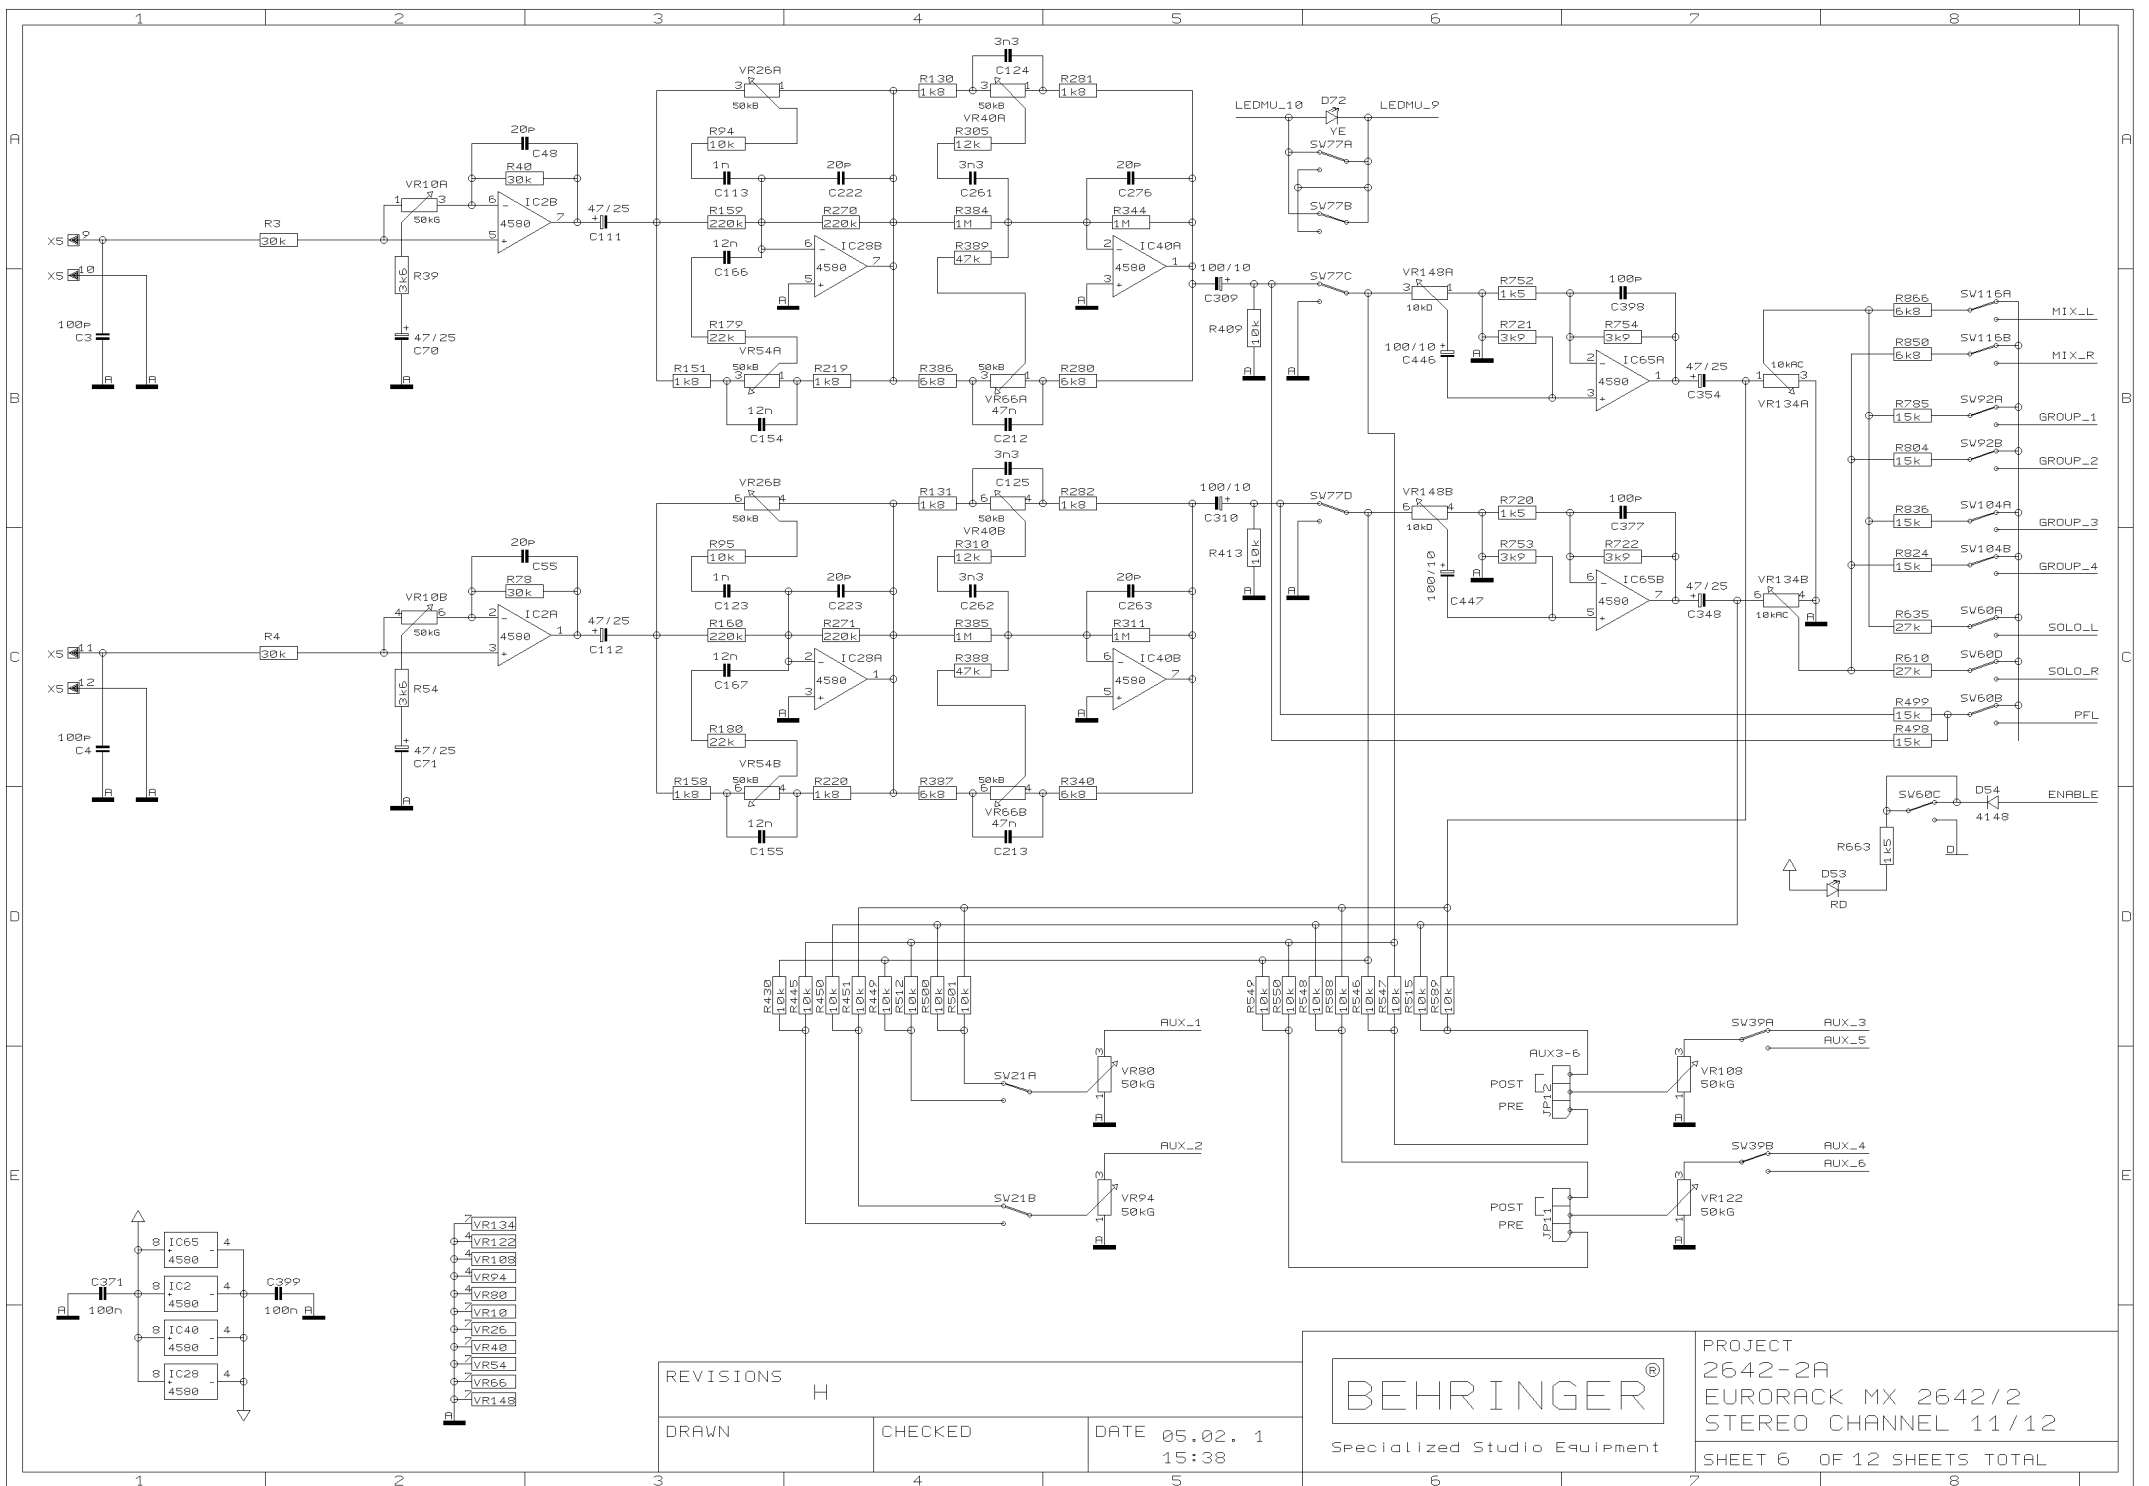

REVISIONS		
H		
DRAWN	CHECKED	DATE 05.02. 1 15:38

PROJECT
2642-2A
EURORACK MX 2642/2
STEREO CHANNEL 11/12
SHEET 6 OF 12 SHEETS TOTAL