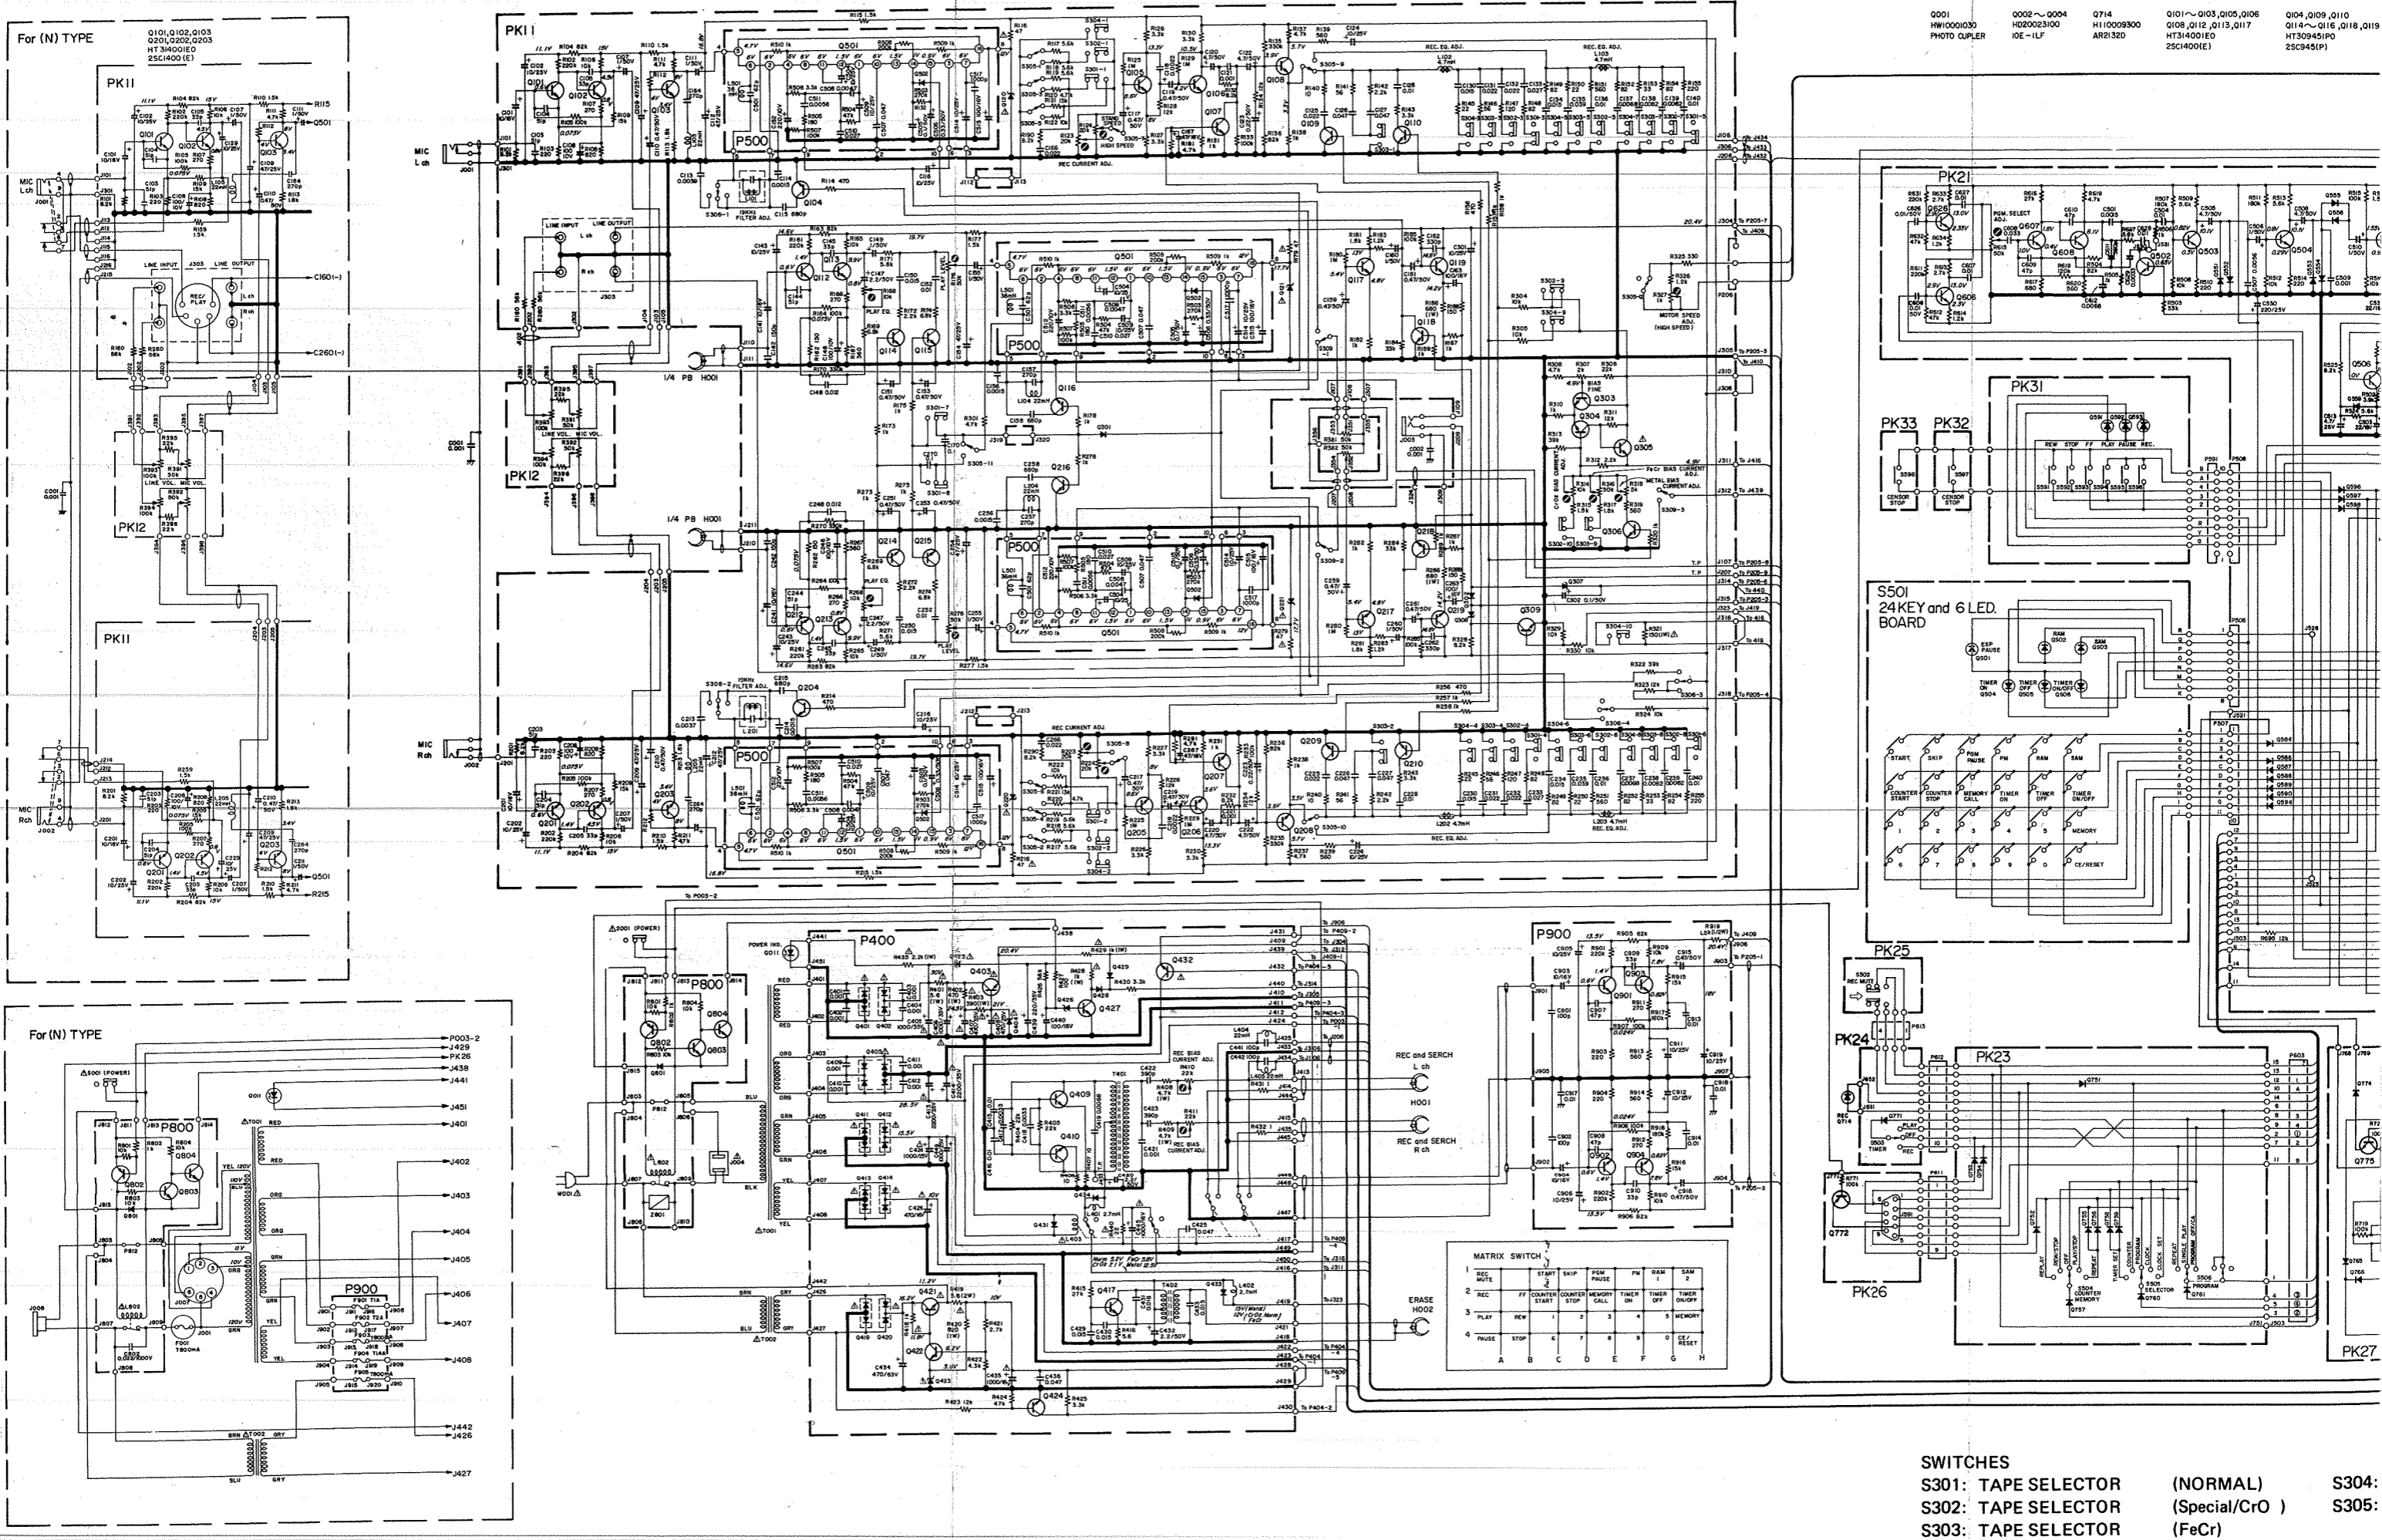

Note on safety: The parts marked with Δ are important parts on the safety. Please use the parts