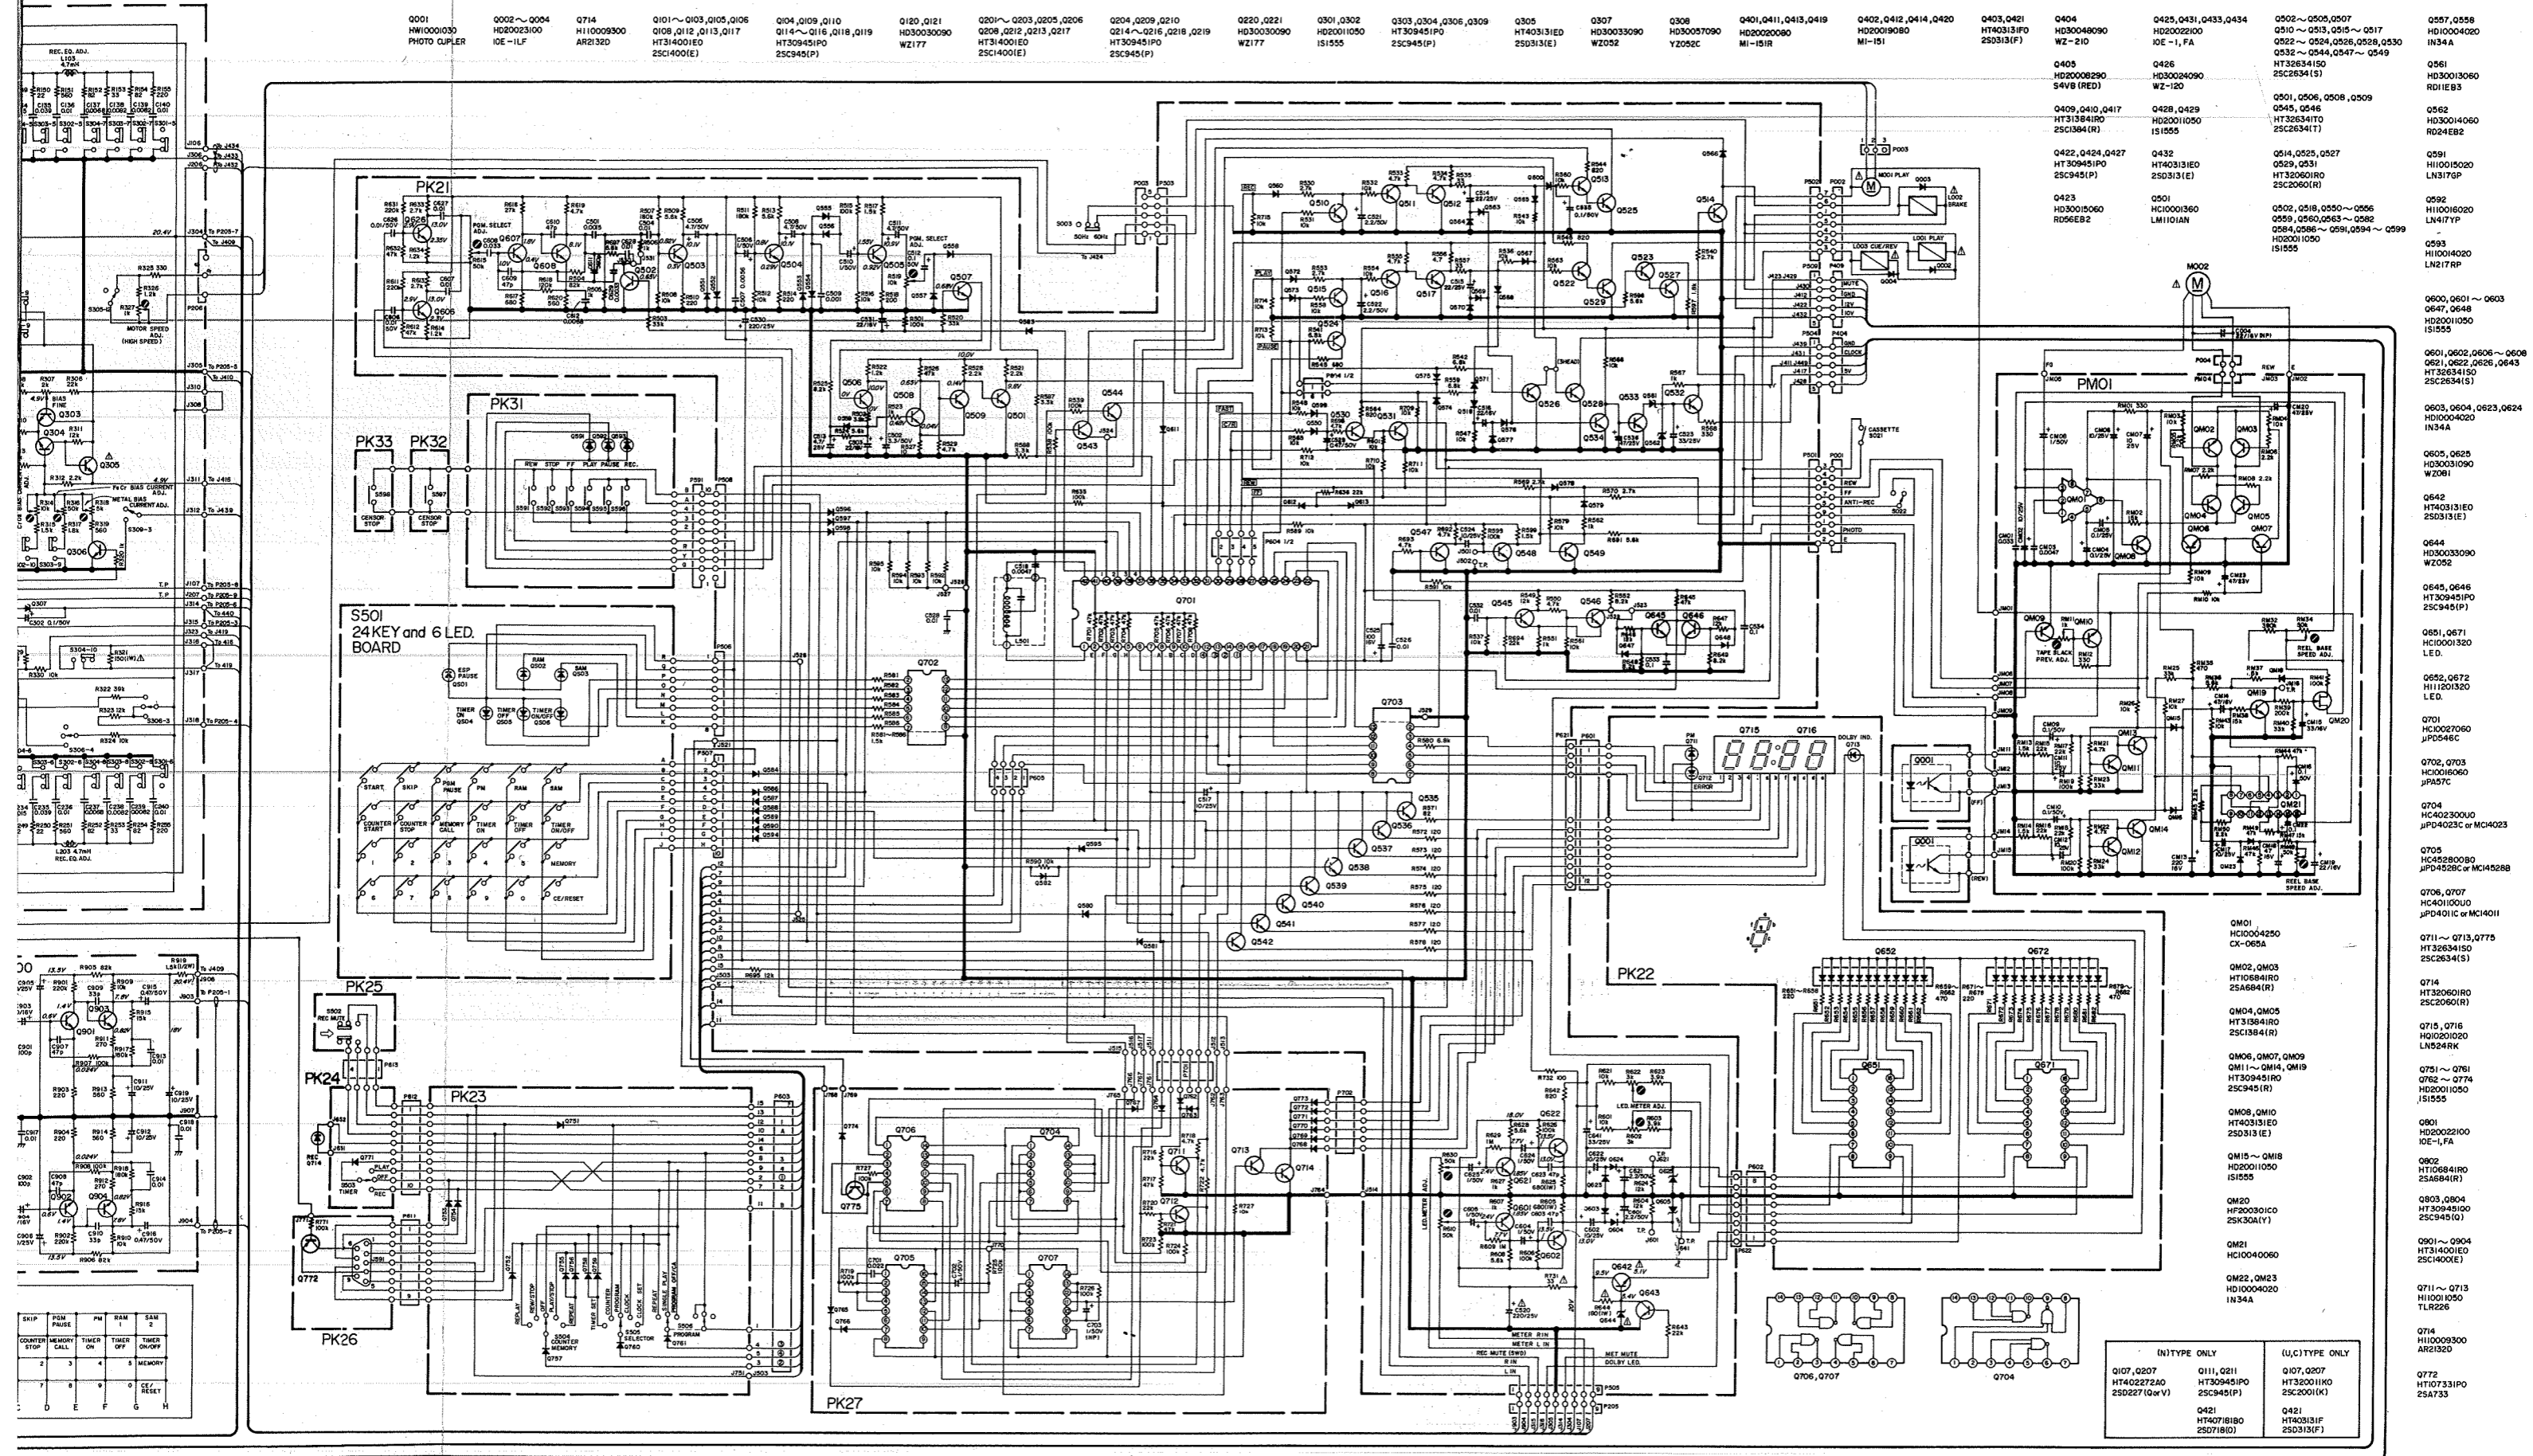

SWITCHES

S301: TAPE SELECTOR (NORMAL)	S304: TAPE SELECTOR (Metal)
S302: TAPE SELECTOR (Special/CrO)	S305: TAPE SPEED SWITCH (STANDARD)
S303: TAPE SELECTOR (FeCr)	

(N)TYPE ONLY		(U,C)TYPE ONLY	
Q107, Q207 HT402272A0 25D227(10xV)	Q111, Q211 HT309451P0 25C945(P)	Q107, Q207 HT320011K0 25C200(K)	
Q421 HT407181B0 25D718(B)	Q421 HT403131F 25D313(F)