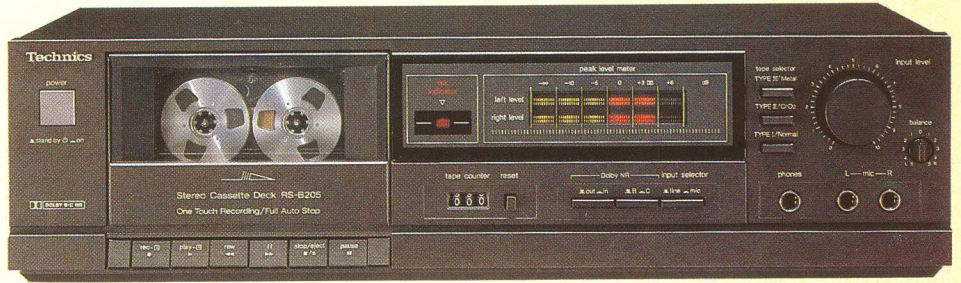

Technics hifi

RS-B205

DOLBY B-C

- Twee slijtvaste koppen.
- Tweekleurige LED-meters.
- Hoofdtelefoon- en microfoonaansluitingen.
- Balansregelaar.