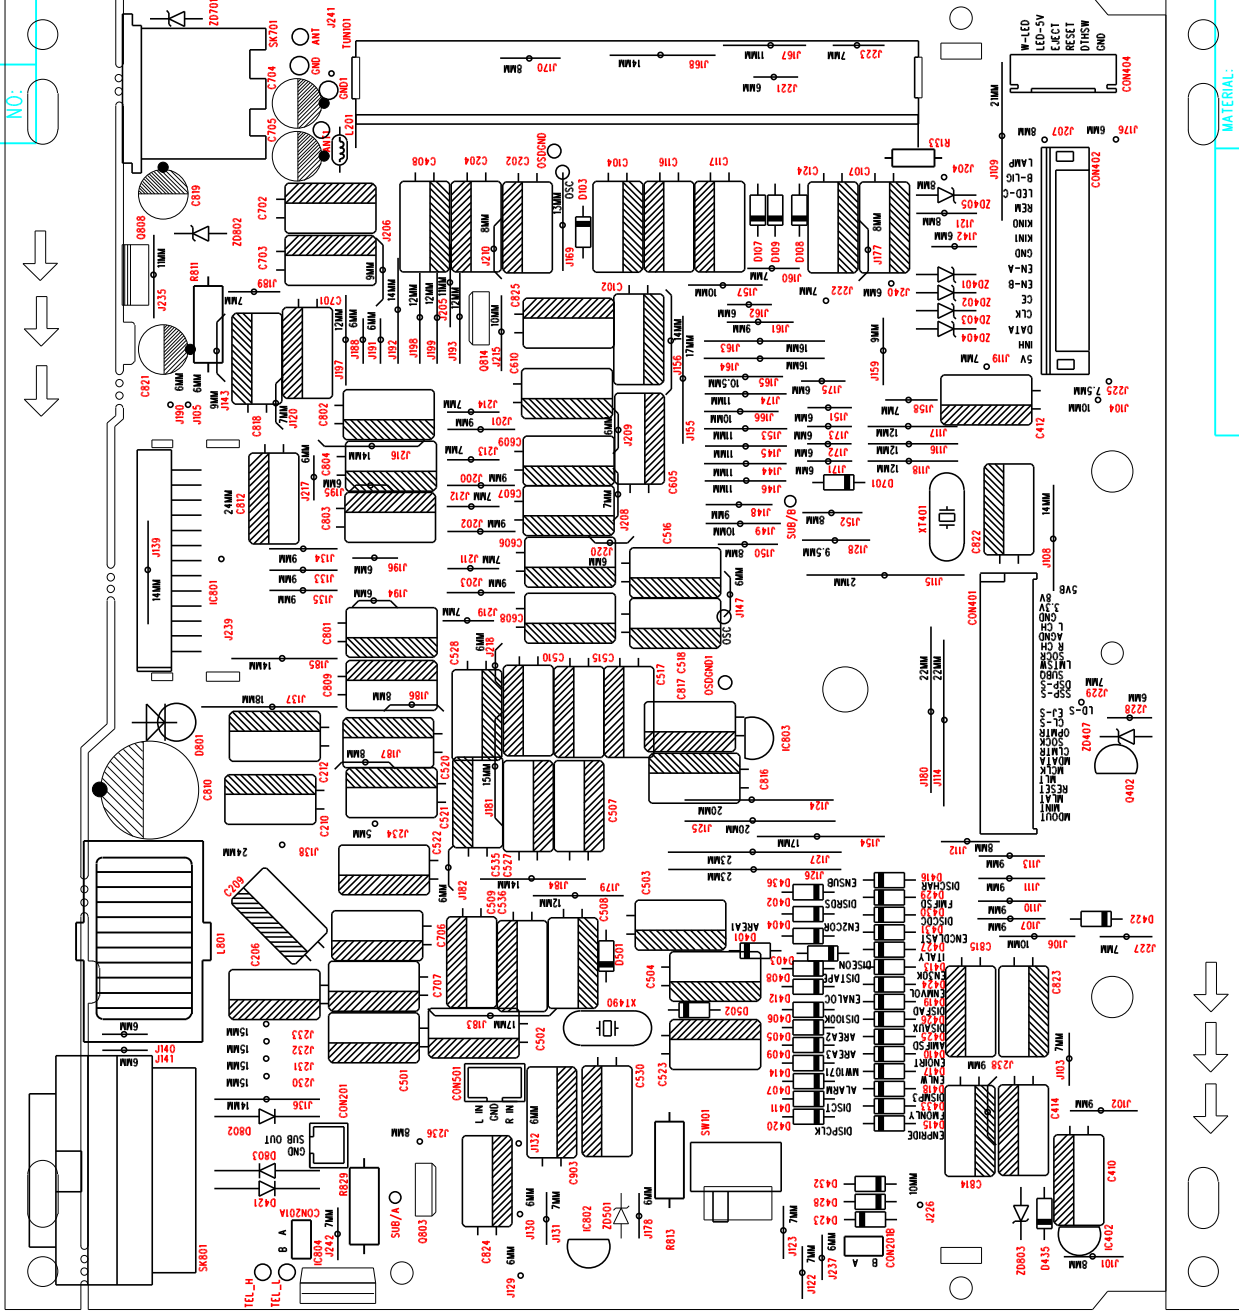

DRAWING BY		CHECKED BY		APPROVED BY	
94V0 L68MM		VER.A		2003.11.7	
FILE NAME		PAGE		BLOCK	
TOP SILKSCREEN					

MATERIAL:		94V0 L68MM	
DRAWING BY		CHECKED BY	
94V0 L68MM		VER.A	
FILE NAME		PAGE	
TOP SILKSCREEN			
DRAWING DATE		2003.11.7	
APPROVED BY			

SHINWA CL-C01(OPTIONAL)

FILE NAME		CLC01 SB		MATERIAL: T=1.2MM D/S		DRAWING BY	
BLOCK		PAGE		VERSION		CHECKED BY	
				DATE		APPROVED BY	

DRAWING BY		MATERIAL: T=1.2MM D/S	
CHECKED BY		VERSION	
APPROVED BY		DATE	
FILE NAME	CLC01 SB	PAGE	
BLOCK			