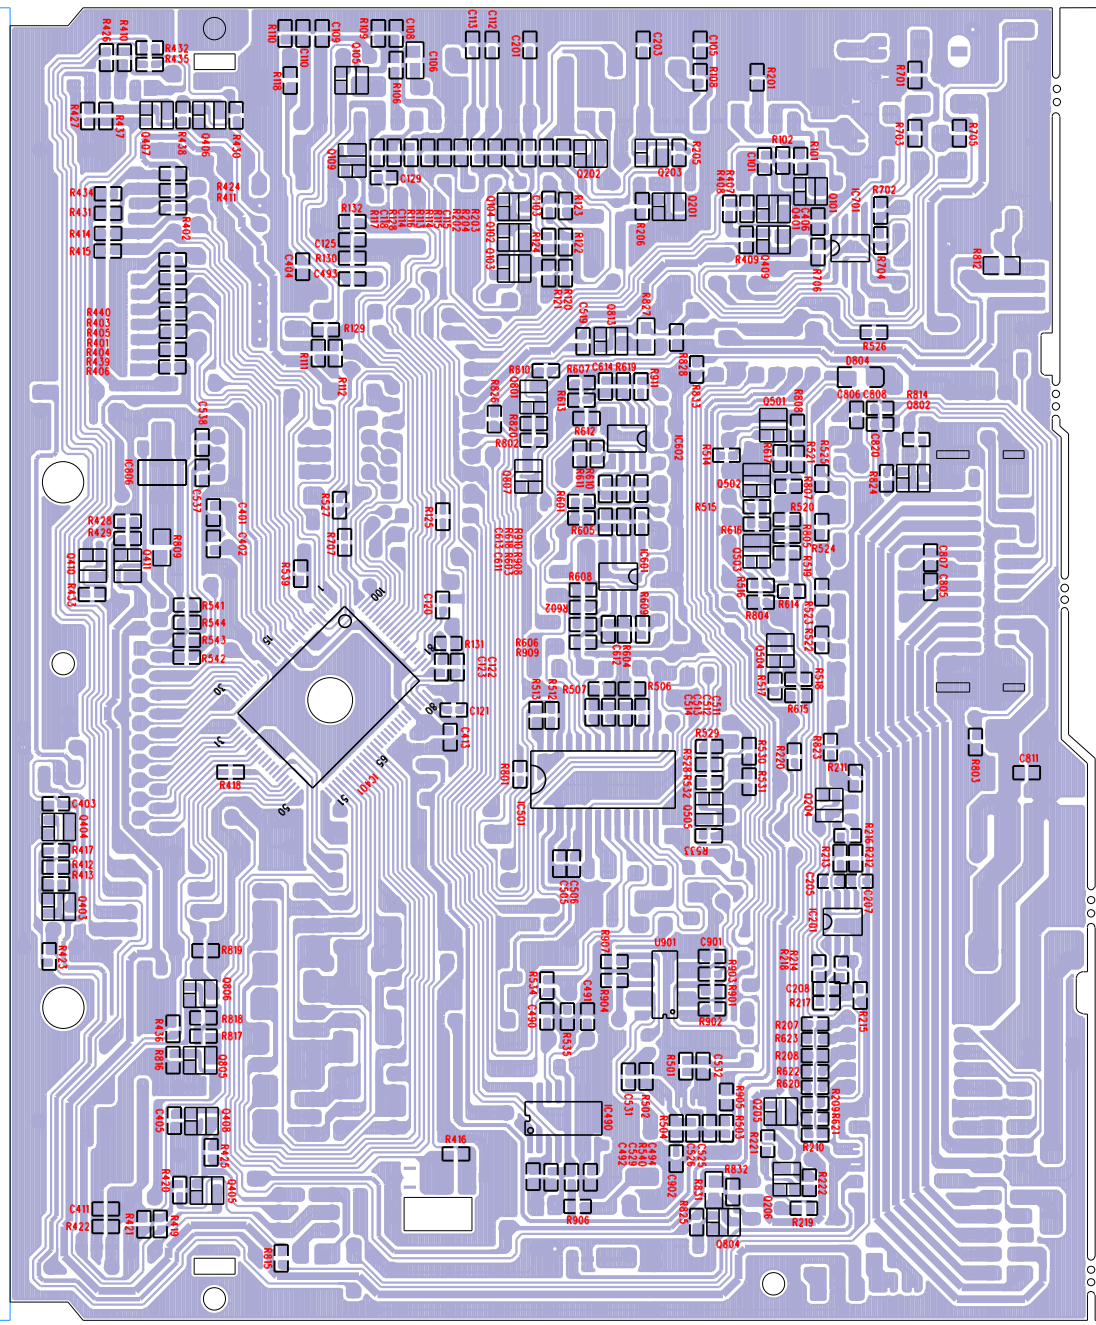

AKAI

**PULL SYNTHESIZED
STEREO RADIO WITH
COMPACT DISC PLAYER
DIGITAL**

Models:
ACR-23MP
ACR-33MP
ACR-43MP

SERVICE MANUAL

NOTE: Specifications and the design are subject to change without notice due to improvements in technology

MATERIAL:		DRAWING BY	
94V0 1.6MM			
FILE NAME	VERSION	VER.A	CHECKED BY
BLOCK	2003.11.7		BT
PAGE	DATE	APPROVED	

MATERIAL:		DRAWING	
94V0 1.6MM		BY	

FILE NAME	VERSION	VER A	CHECKED BY
BLOCK	DATE	2003.11.7	APPROVED BY
	PAGE		

DRAWING BY		CHECKED BY		APPROVED BY	
94V0 L68MM		VER.A		2003.11.7	
FILE NAME		PAGE		BLOCK	
TOP SILKSCREEN					

MATERIAL:		94V0 L68MM	
DRAWING BY		CHECKED BY	
94V0 L68MM		VER.A	
FILE NAME		PAGE	
TOP SILKSCREEN			
DRAWING DATE		2003.11.7	
APPROVED BY			

SHINWA CL-C01(OPTIONAL)

FILE NAME		CLC01 SB		MATERIAL: T=1.2MM D/S		DRAWING BY	
BLOCK		PAGE		VERSION		CHECKED BY	
				DATE		APPROVED BY	

DRAWING BY		MATERIAL: T=1.2MM D/S	
CHECKED BY		VERSION	
APPROVED BY		DATE	
FILE NAME	CLC01 SB	PAGE	
BLOCK			