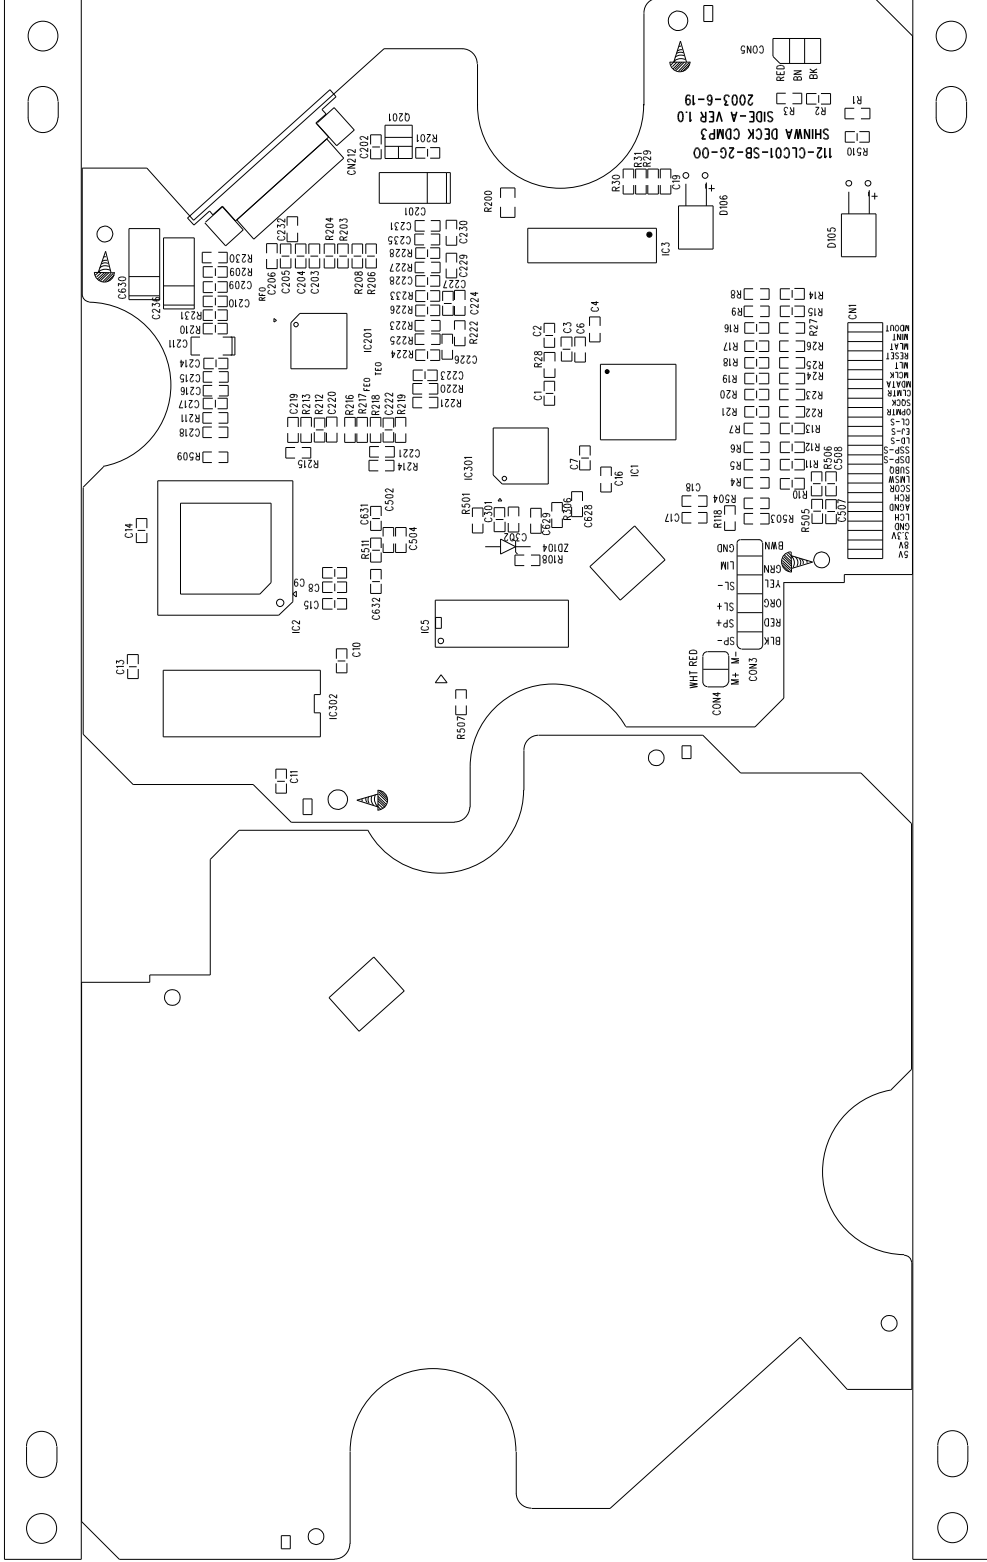

DRAWING BY		CHECKED BY		APPROVED BY	
94V0 L68MM		VER.A		2003.11.7	
FILE NAME		PAGE		BLOCK	
TOP SILKSCREEN					

MATERIAL:		94V0 L68MM	
DRAWING BY		CHECKED BY	
94V0 L68MM		VER.A	
FILE NAME		PAGE	
TOP SILKSCREEN			
DRAWING DATE		2003.11.7	
APPROVED BY			

SHINWA CL-C01(OPTIONAL)

FILE NAME		CLC01 SB		MATERIAL: T=1.2MM D/S		DRAWING BY	
BLOCK		PAGE		VERSION		CHECKED BY	
				DATE		APPROVED BY	

DRAWING BY		MATERIAL: T=1.2MM D/S	
CHECKED BY		VERSION	
APPROVED BY		DATE	
FILE NAME	CLC01 SB	PAGE	
BLOCK			