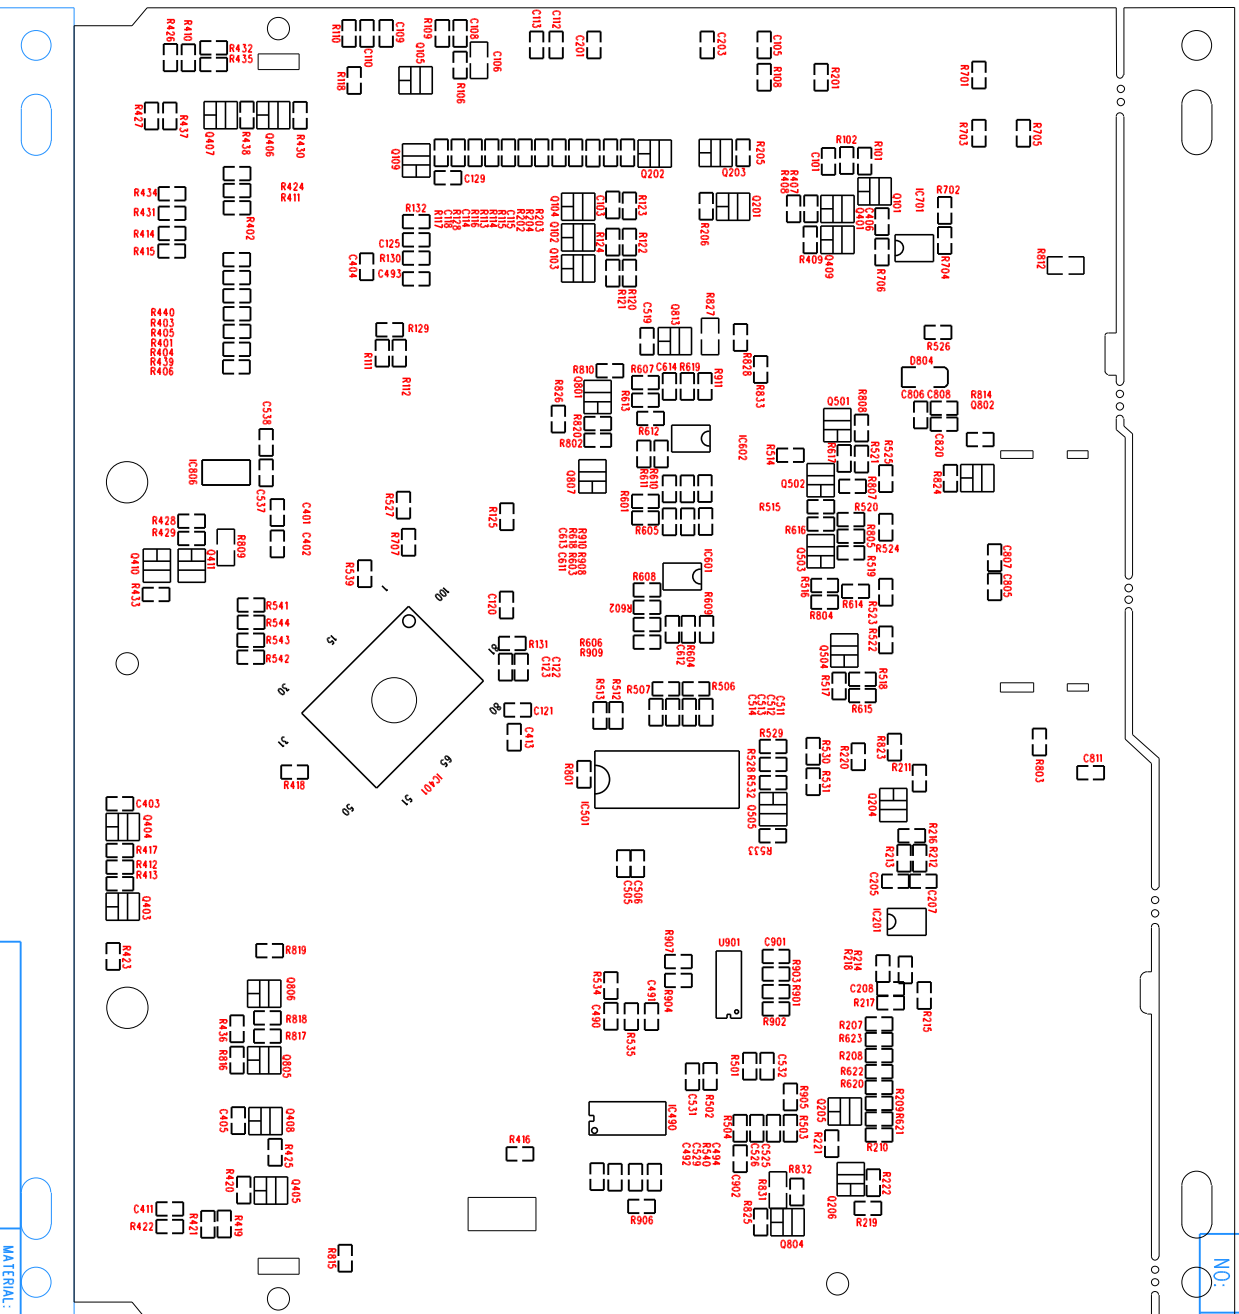

MATERIAL:		DRAWING BY	
94V0 1.6MM			
FILE NAME	VERSION	VER.A	CHECKED BY
BLOCK	2003.11.7		BT
PAGE	DATE	APPROVED	

MATERIAL:		DRAWING	
94V0 1.6MM		BY	

FILE NAME	VERSION	VER A	CHECKED BY
BLOCK	DATE	2003.11.7	APPROVED BY
	PAGE		

DRAWING BY		CHECKED BY		APPROVED BY	
94V0 L68MM		VER.A		2003.11.7	
FILE NAME		PAGE		BLOCK	
TOP SILKSCREEN					

MATERIAL:		94V0 L68MM	
DRAWING BY		CHECKED BY	
94V0 L68MM		VER.A	
FILE NAME		PAGE	
TOP SILKSCREEN			
DRAWING DATE		2003.11.7	
APPROVED BY			

SHINWA CL-C01(OPTIONAL)

FILE NAME		CLC01 SB		MATERIAL: T=1.2MM D/S		DRAWING BY	
BLOCK		PAGE		VERSION		CHECKED BY	
				DATE		APPROVED BY	

DRAWING BY		MATERIAL: T=1.2MM D/S	
CHECKED BY		VERSION	
APPROVED BY		DATE	
FILE NAME	CLC01 SB	PAGE	
BLOCK			