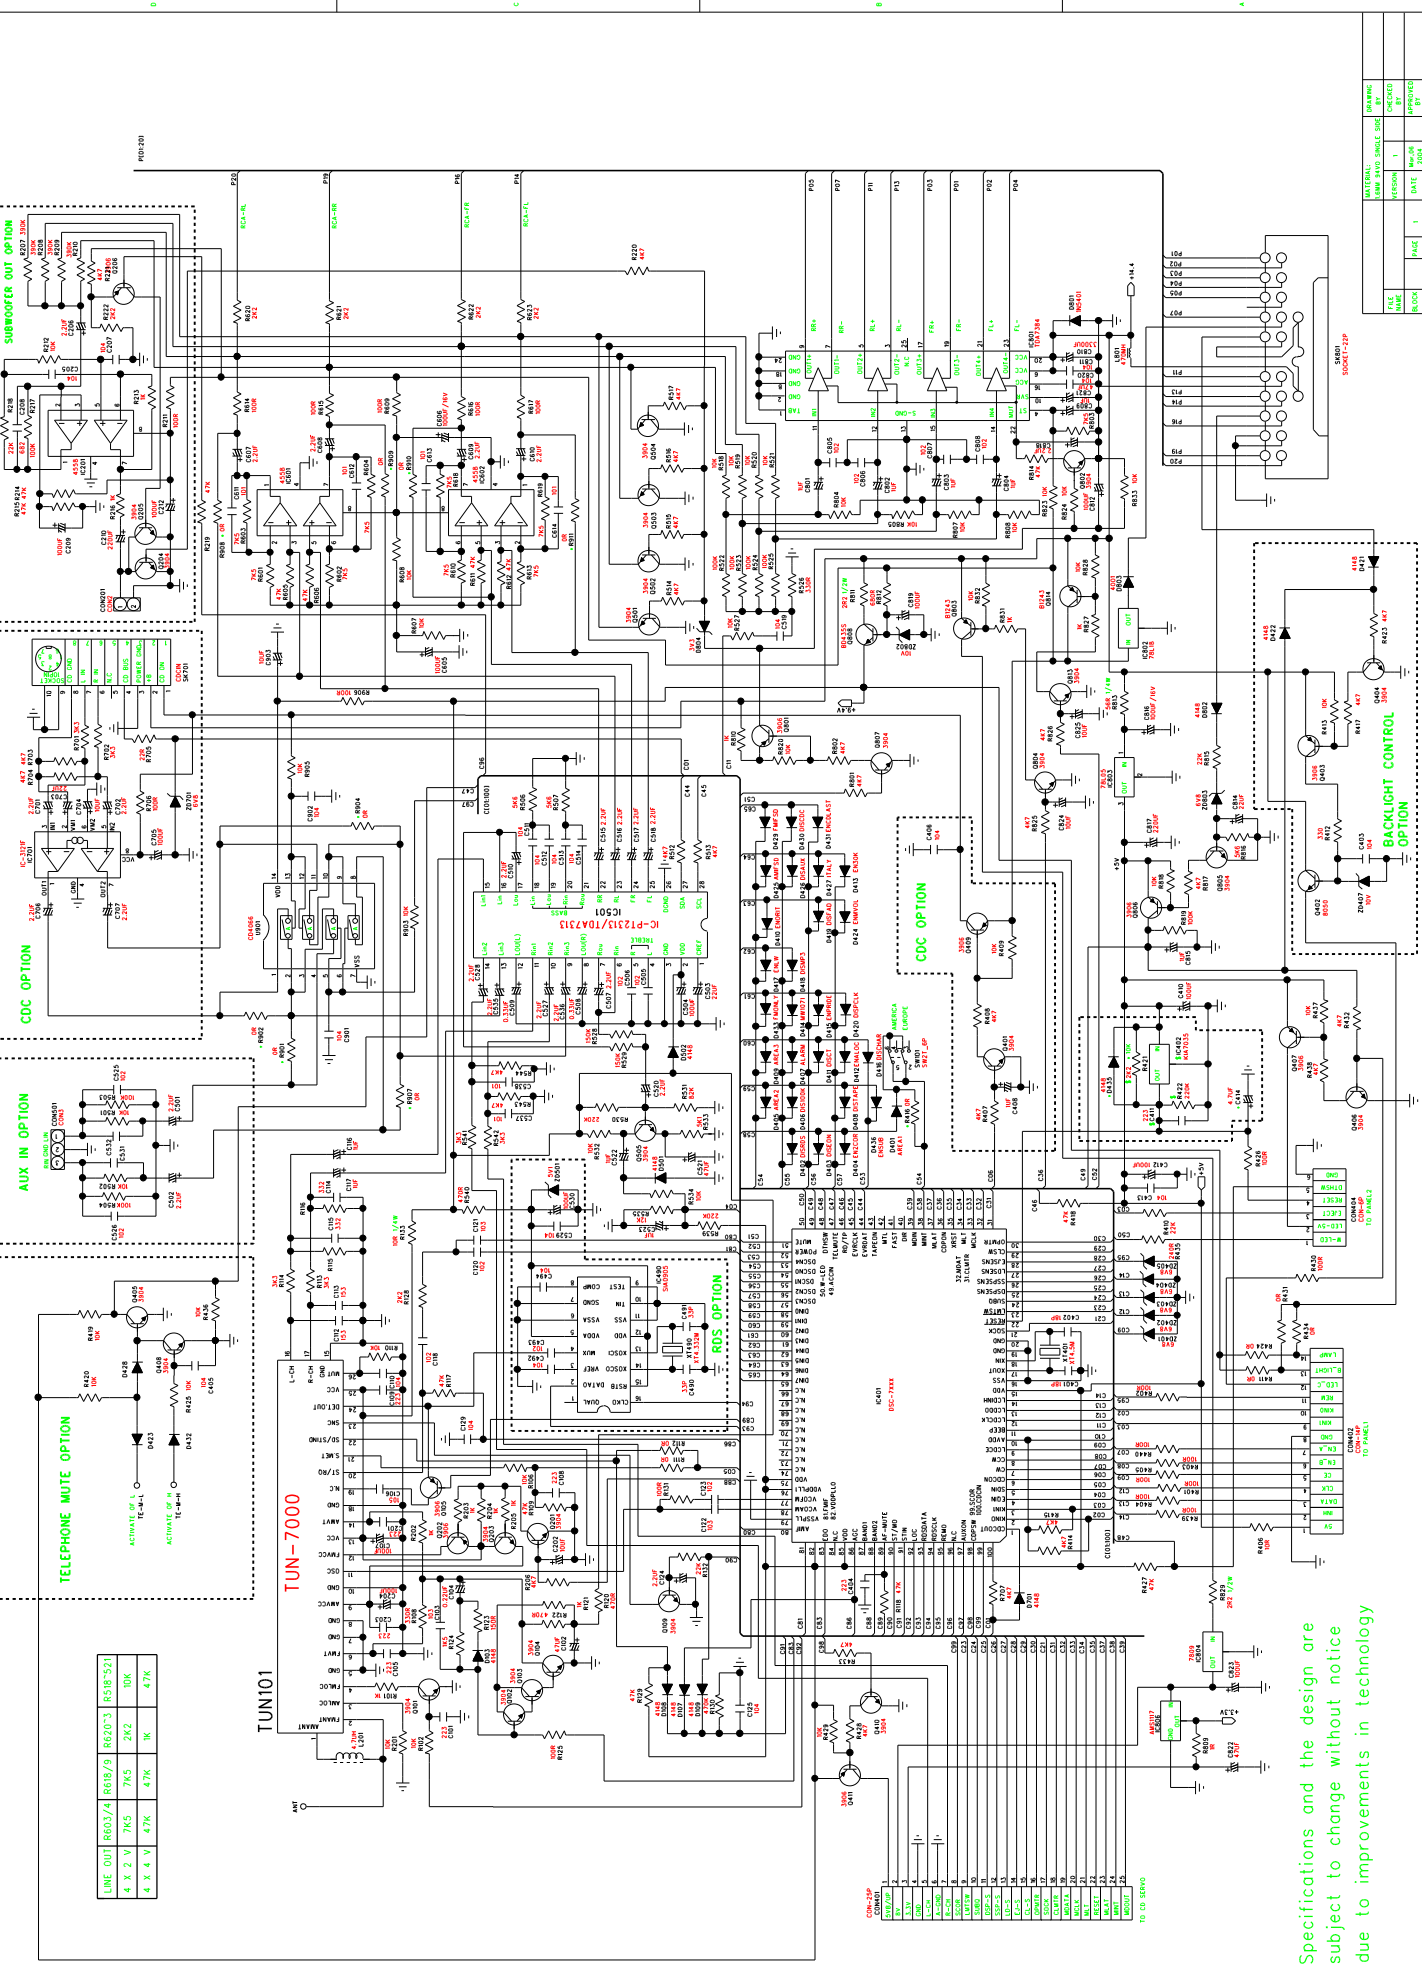

NOTE: Specifications and the design are subject to change without notice due to improvements in technology