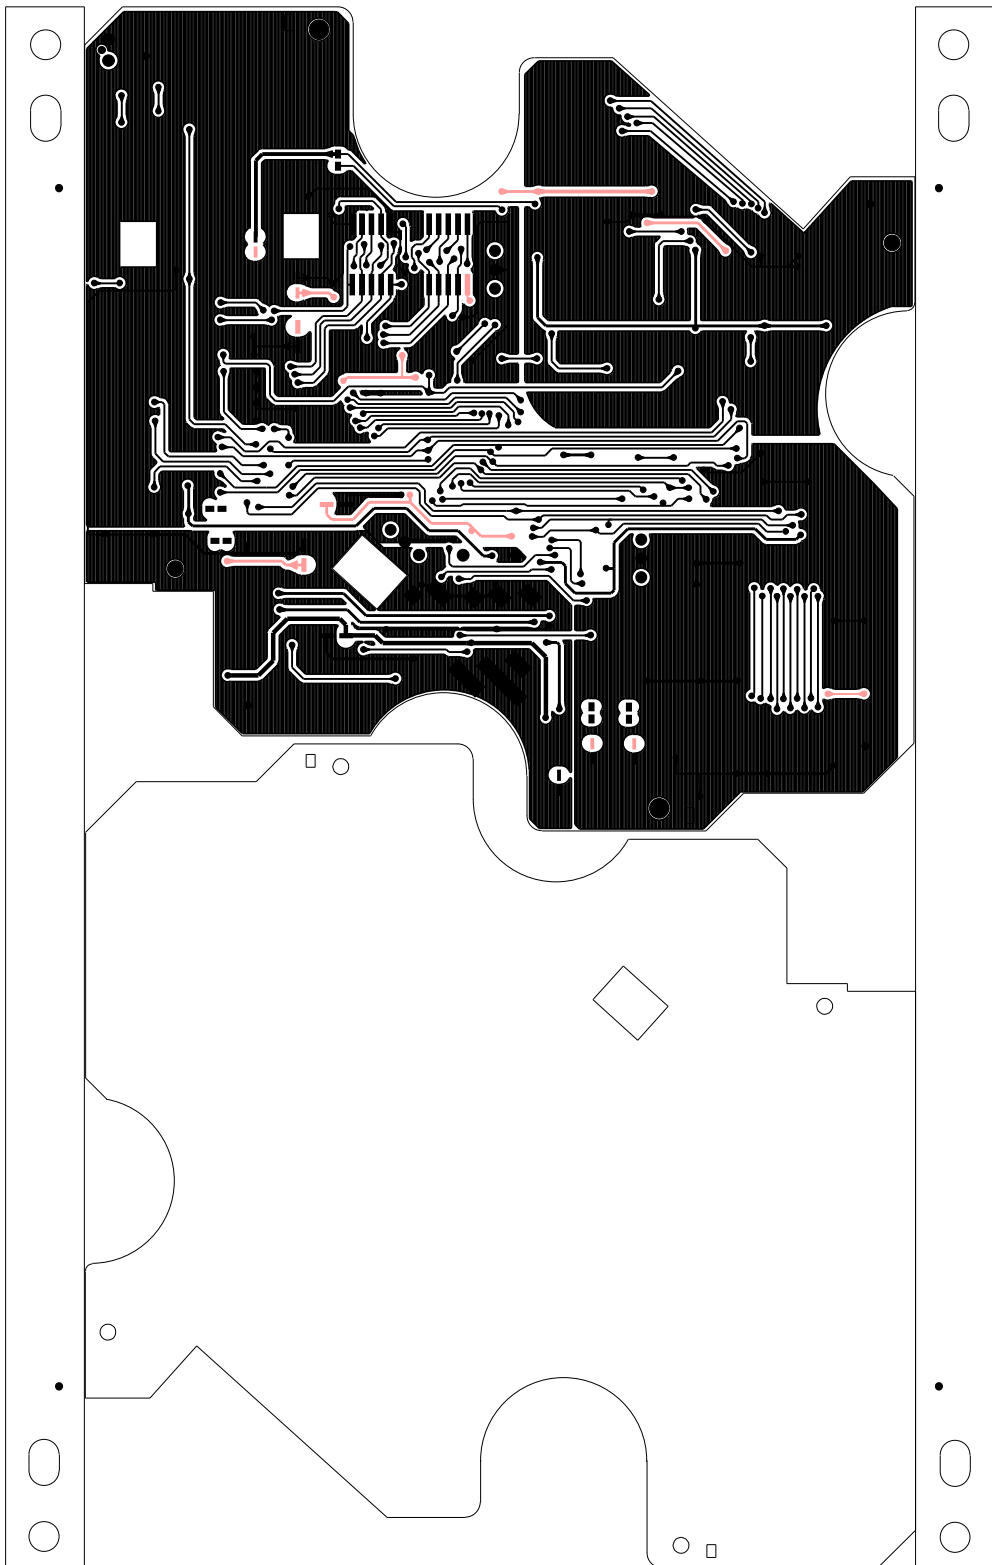

MATERIAL:		DRAWING BY	
94V0 1.6MM			
FILE NAME	VERSION	VER.A	CHECKED BY
BLOCK	2003.11.7		BT
PAGE	DATE	APPROVED	

MATERIAL:		DRAWING	
94V0 1.6MM		BY	

FILE NAME	VERSION	VER A	CHECKED BY
BLOCK	DATE	2003.11.7	APPROVED BY
	PAGE		

DRAWING BY		CHECKED BY		APPROVED BY	
94V0 L68MM		VER.A		2003.11.7	
FILE NAME		PAGE		BLOCK	
TOP SILKSCREEN					

MATERIAL:		94V0 L68MM	
DRAWING BY		CHECKED BY	
94V0 L68MM		VER.A	
FILE NAME		PAGE	
TOP SILKSCREEN			
DRAWING DATE		2003.11.7	
APPROVED BY			

SHINWA CL-C01(OPTIONAL)

FILE NAME		CLC01 SB		MATERIAL: T=1.2MM D/S		DRAWING BY	
BLOCK		PAGE		VERSION		CHECKED BY	
				DATE		APPROVED BY	

DRAWING BY		MATERIAL: T=1.2MM D/S	
CHECKED BY		VERSION	
APPROVED BY		DATE	
FILE NAME	CLC01 SB	PAGE	
BLOCK			

SHINWA CL-C01(OPTIONAL)

SHINWA CL-C01(OPTIONAL)

FILE NAME	CLC01 SB	MATERIAL: T=1.2MM D/S	DRAWING BY
BLOCK	PAGE	VERSION	CHECKED BY
		DATE	APPROVED BY

FILE NAME		CLC01 SB	MATERIAL: T=1.2MM D/S	DRAWING BY
BLOCK	PAGE		VERSION	CHECKED BY
			DATE	APPROVED BY