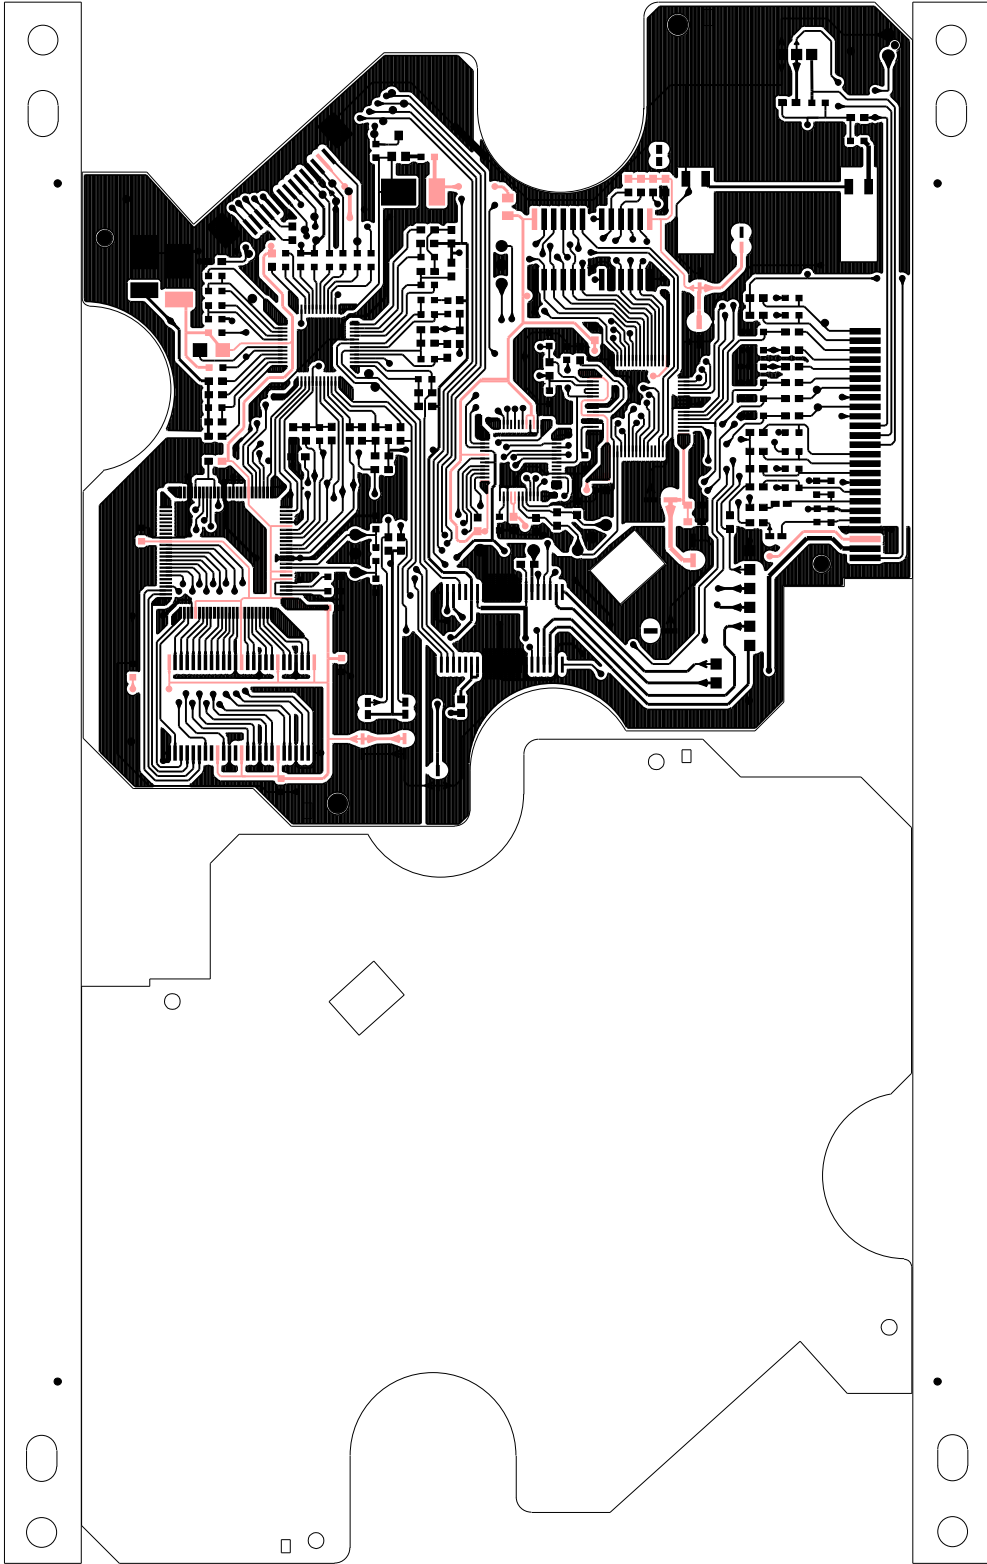

DRAWING BY		CHECKED BY		APPROVED BY	
94V0 L68MM		VER.A		2003.11.7	
FILE NAME		PAGE		BLOCK	
TOP SILKSCREEN					

MATERIAL:		94V0 L68MM	
DRAWING BY		CHECKED BY	
94V0 L68MM		VER.A	
FILE NAME		PAGE	
TOP SILKSCREEN			
DRAWING DATE		2003.11.7	
APPROVED BY			

SHINWA CL-C01(OPTIONAL)

FILE NAME		CLC01 SB		MATERIAL: T=1.2MM D/S		DRAWING BY	
BLOCK		PAGE		VERSION		CHECKED BY	
				DATE		APPROVED BY	

DRAWING BY		MATERIAL: T=1.2MM D/S	
CHECKED BY		VERSION	
APPROVED BY		DATE	
FILE NAME	CLC01 SB	PAGE	
BLOCK			

SHINWA CL-C01(OPTIONAL)

SHINWA CL-C01(OPTIONAL)

FILE NAME	CLC01 SB	MATERIAL: T=1.2MM D/S	DRAWING BY
BLOCK	PAGE	VERSION	CHECKED BY
		DATE	APPROVED BY

FILE NAME		CLC01 SB	MATERIAL: T=1.2MM D/S	DRAWING BY
BLOCK	PAGE		VERSION	CHECKED BY
			DATE	APPROVED BY