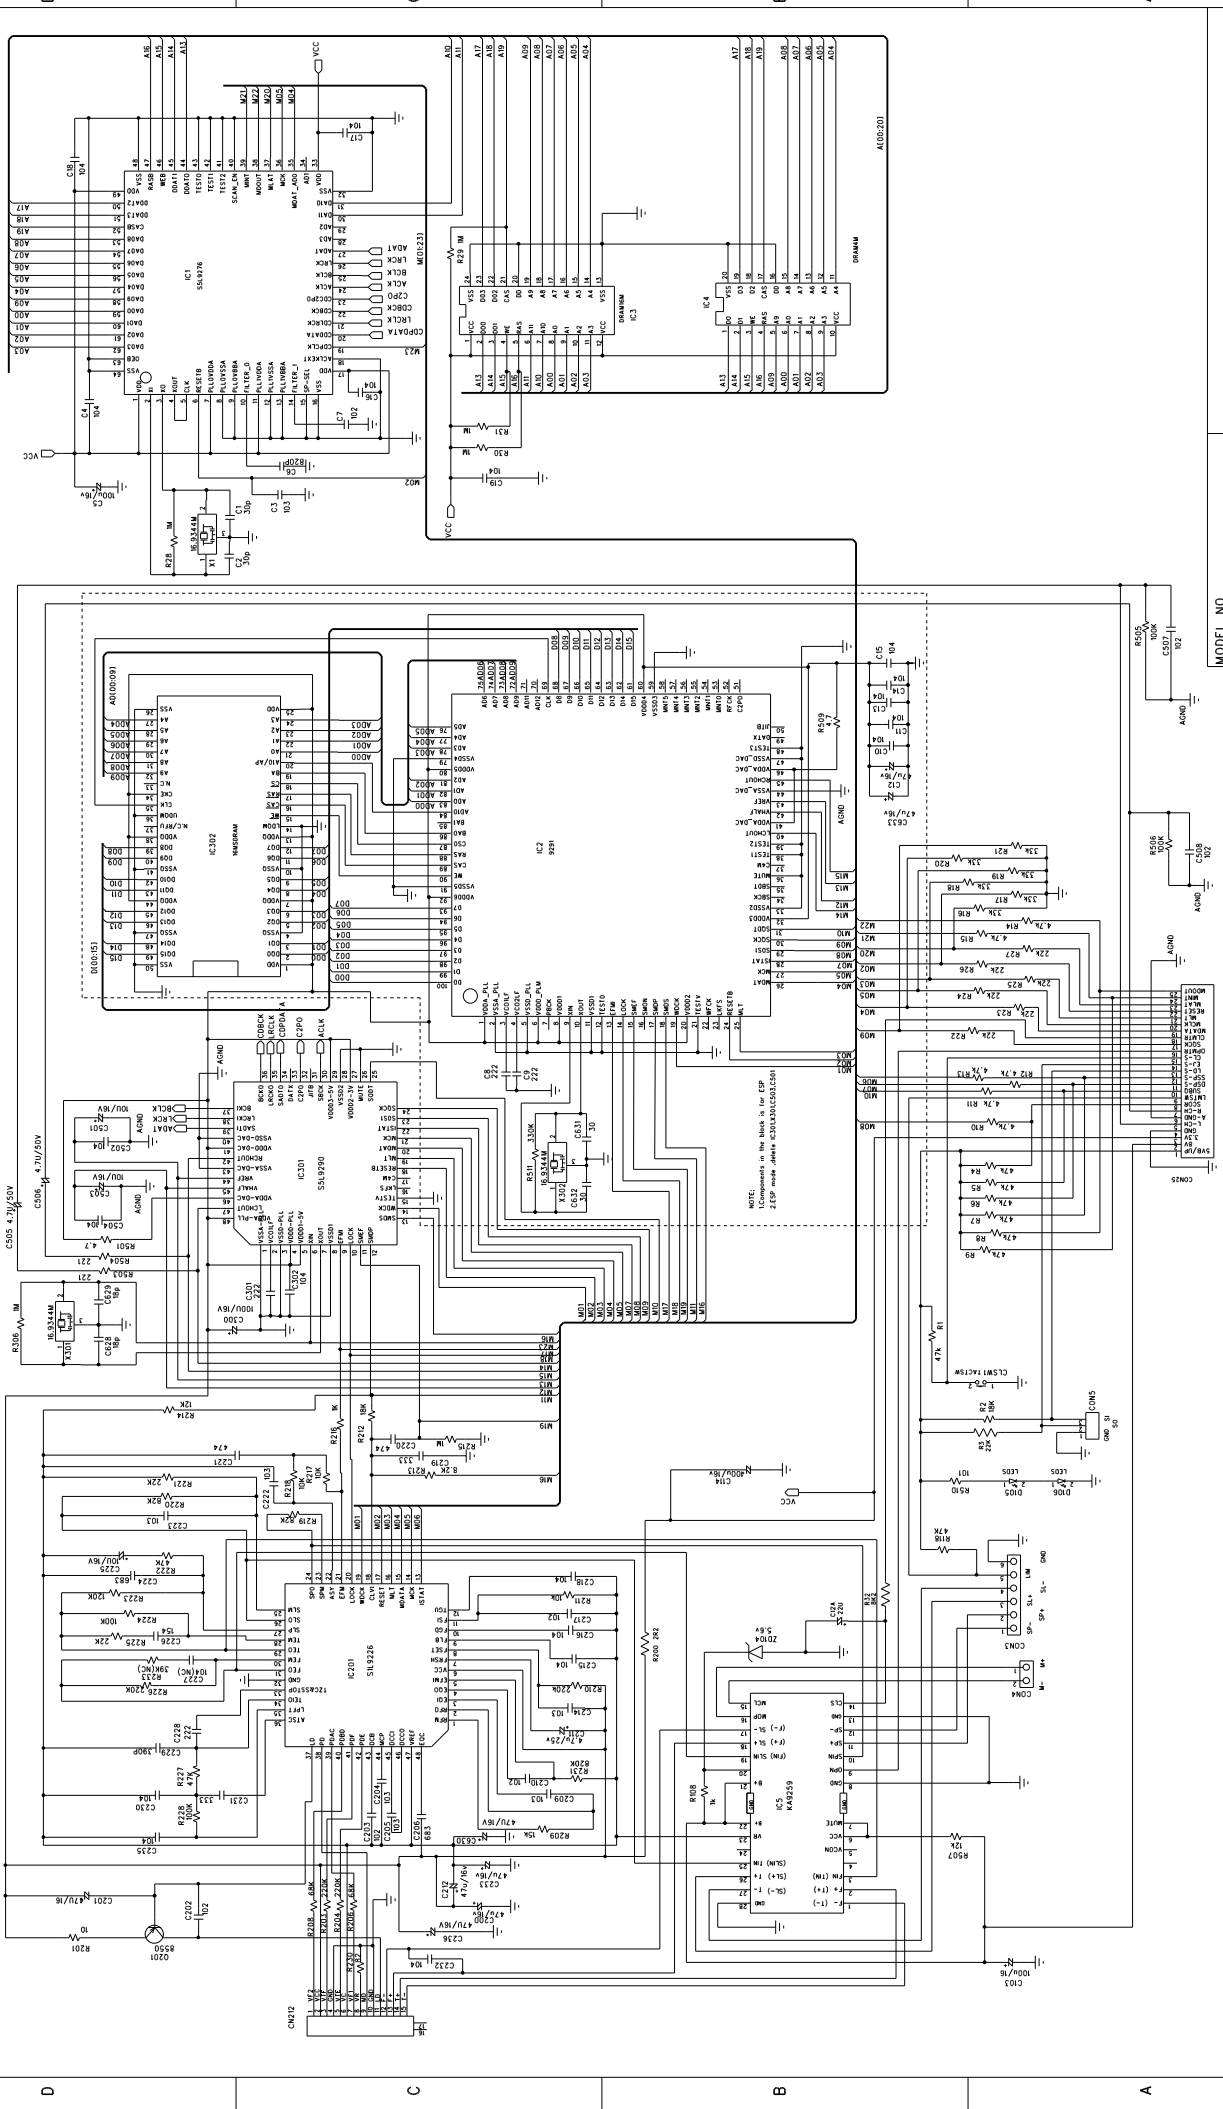

MATERIAL:		DRAWING BY	
94V0 1.6MM			
FILE NAME	VERSION	VER.A	CHECKED BY
BLOCK	2003.11.7		BT
PAGE	DATE	APPROVED	

MATERIAL:		DRAWING	
94V0 1.6MM		BY	

FILE NAME	VERSION	VER A	CHECKED BY
BLOCK	DATE	2003.11.7	APPROVED BY
	PAGE		

DRAWING BY		CHECKED BY		APPROVED BY	
94V0 L68MM		VER.A		2003.11.7	
FILE NAME		PAGE		BLOCK	
TOP SILKSCREEN					

MATERIAL:		94V0 L68MM	
DRAWING BY		CHECKED BY	
94V0 L68MM		VER.A	
FILE NAME		PAGE	
TOP SILKSCREEN			
DRAWING DATE		2003.11.7	
APPROVED BY			

SHINWA CL-C01(OPTIONAL)

FILE NAME		CLC01 SB		MATERIAL: T=1.2MM D/S		DRAWING BY	
BLOCK		PAGE		VERSION		CHECKED BY	
				DATE		APPROVED BY	

DRAWING BY		MATERIAL: T=1.2MM D/S	
CHECKED BY		VERSION	
APPROVED BY		DATE	
FILE NAME	CLC01 SB	PAGE	
BLOCK			