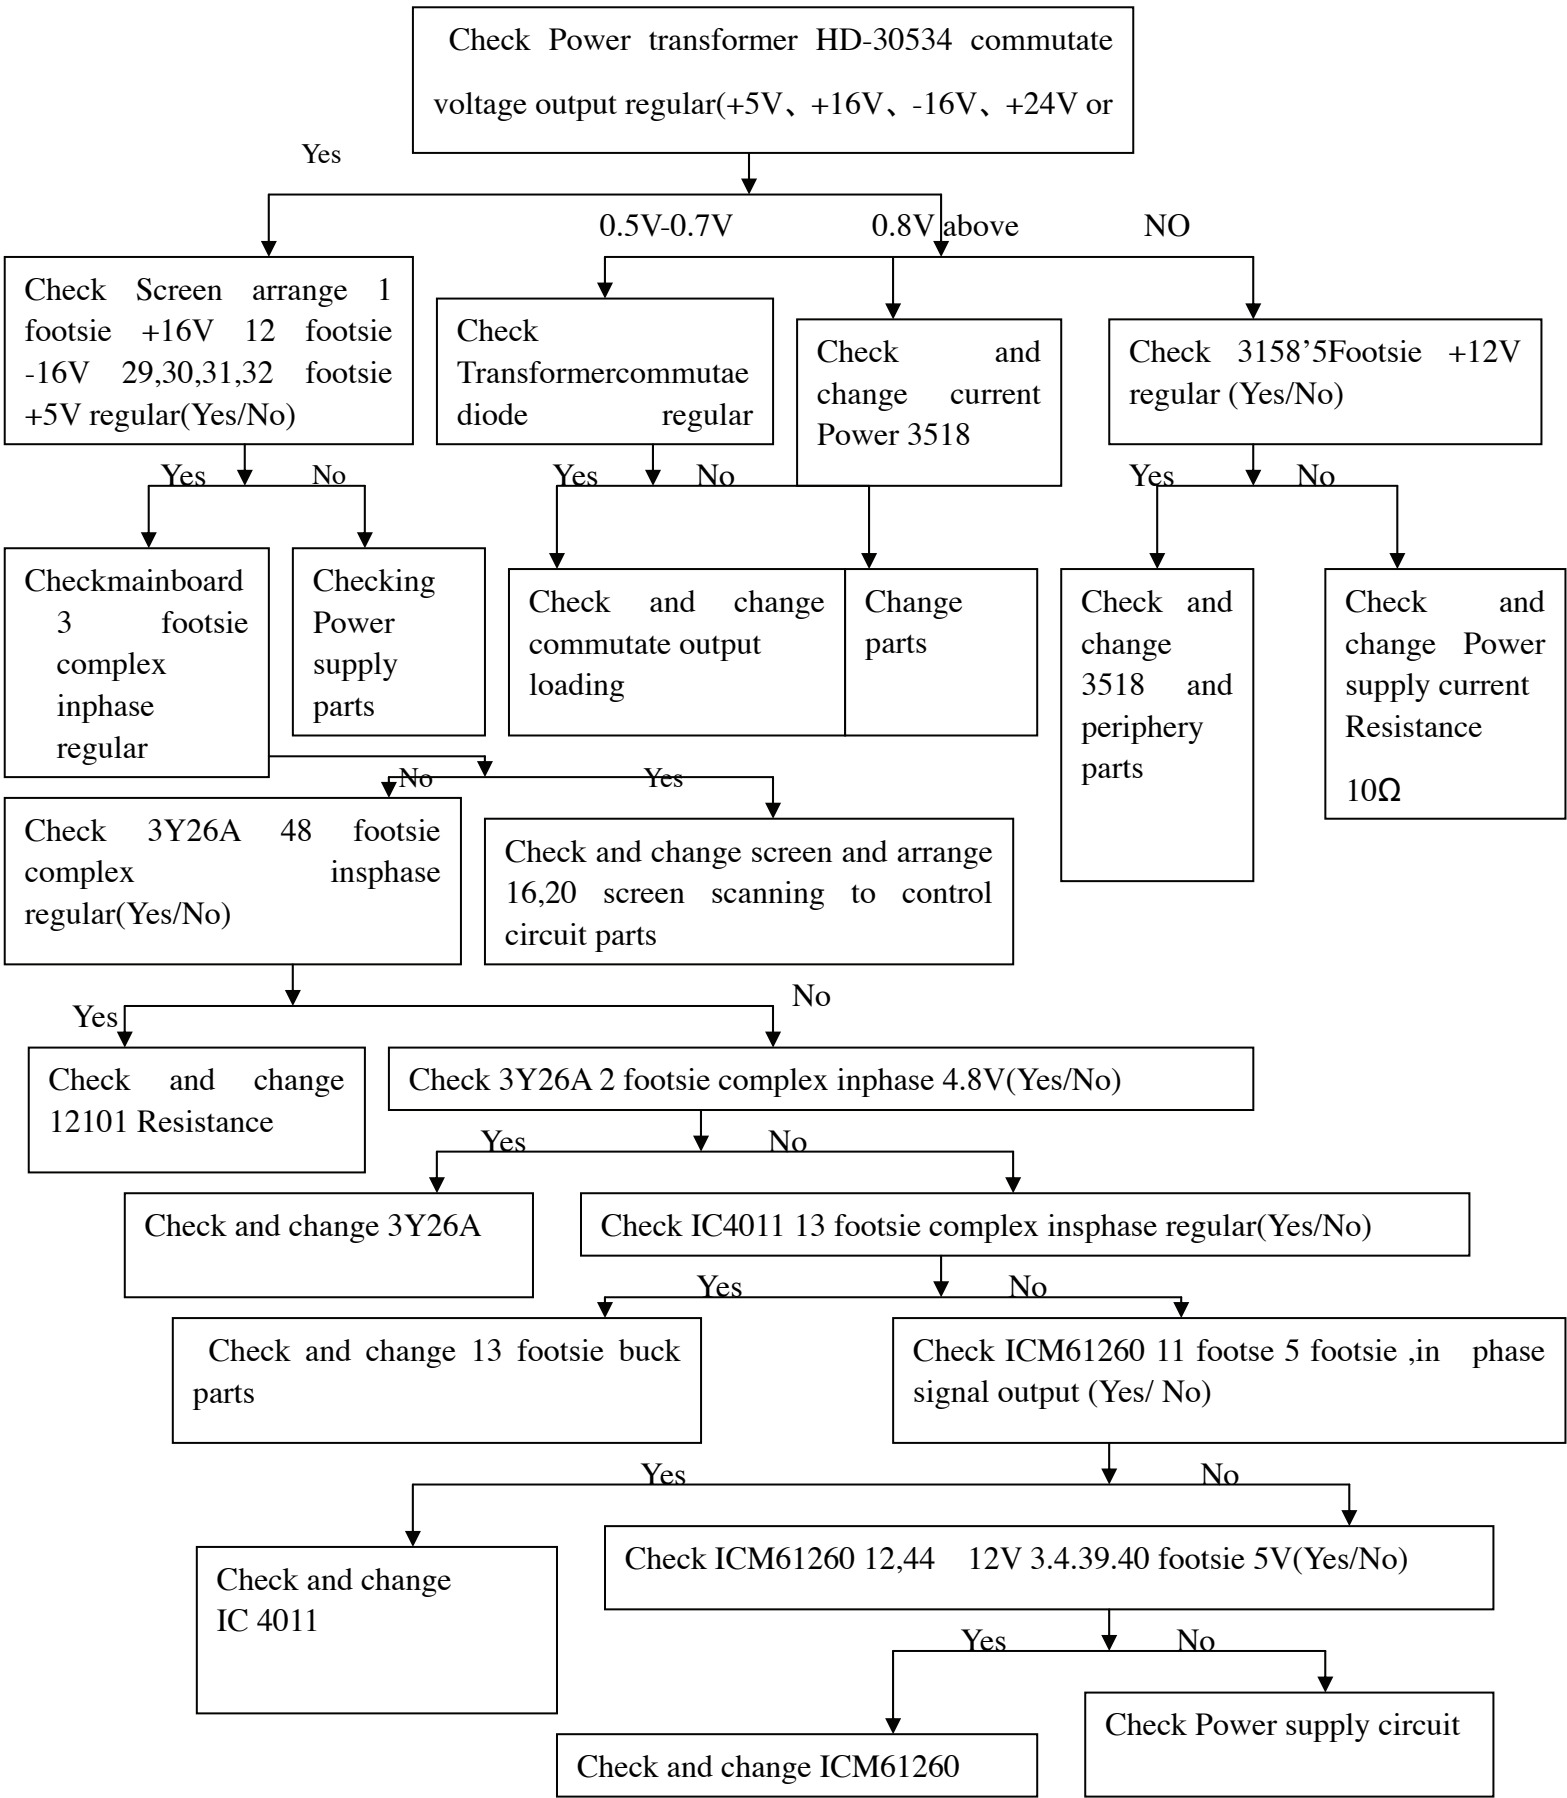

# AKAI ACL-701 servicing map

1. No picture. No sound. Backlight not light.

2 Backlight not light. Picture regular

### 3. Whole light (No picture. No sound. Backlight regular)

4. No sound, picture regular