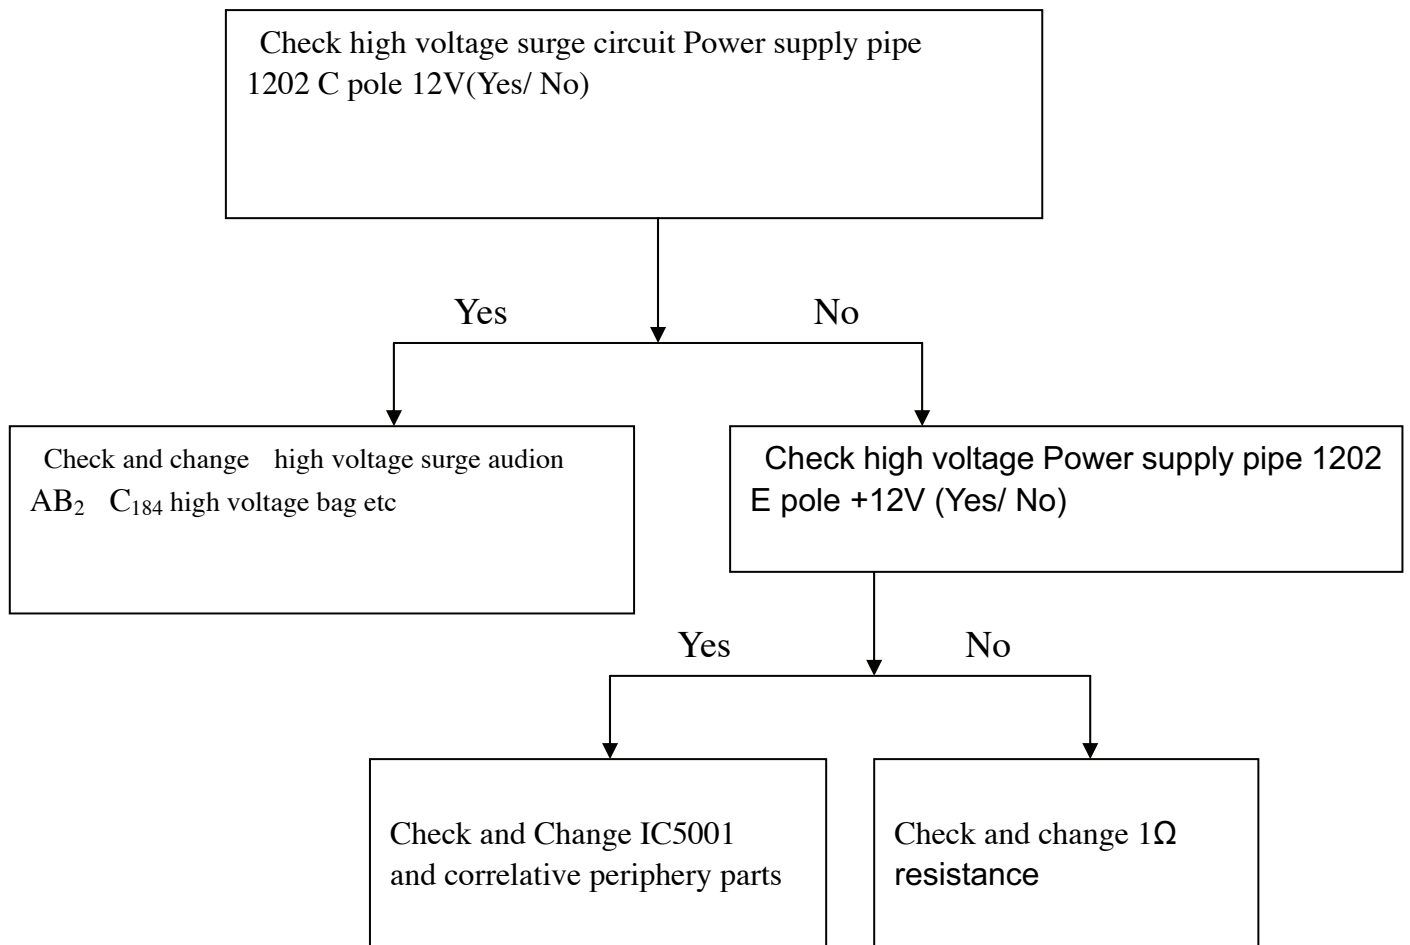

# AKAI ACL-701 servicing map

1. No picture. No sound. Backlight not light.

2 Backlight not light. Picture regular